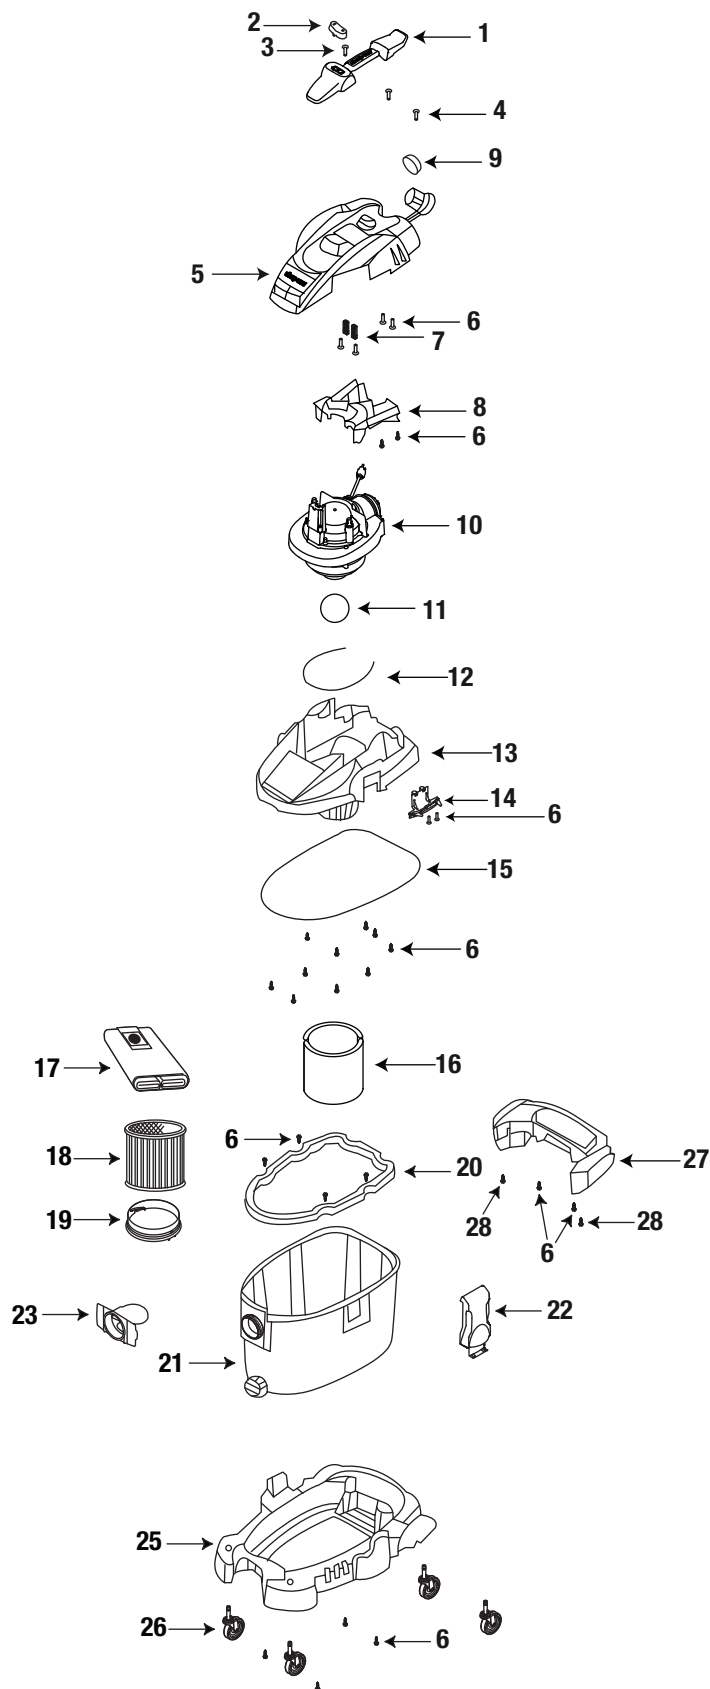

shop·vac®

ITEM	DESCRIPTION	PART NO.
1	Handle (Includes 2, 3 & 7)	7630897
2	Switch Rocker	8230421
3	Screw KA40 x 15MM	2783205
4	Screw #10 Trilobe	1517799
5	Motor Cover Assembly	7630495
6	Screw 10 x 3/4" Trilobe	1517699
7	Switch Button Extension	7414258
8	Under Cover	7630700
9	Diffuser Foam	7418300
10	Power Unit Assembly	8307297
11	Float	0081120
12	Gasket	2780430
13	Lid Cage Assembly (Includes 14 & 15)	7632597
14	Lid Seal	7630350
15	Lid Gasket	2780441
16	Foam Sleeve	90585
17	HE Filter Bag	90672
18	Cartridge Filter	90307
19	Filter Retainer	3008010
20	Tank Support	3489790
21	Tank Assembly (Includes 20 & 22-23)	3489797
22	Tank Latch Assembly	7630193
23	Inlet Deflector	7413120
24	Dolly Assembly (Includes 25 & 26)	7630230
25	Dolly	7630210
26	Casters	6775200
27	Accessory Holder	7631020
28	Screw #8 x 5/8 Trilobe	1515899