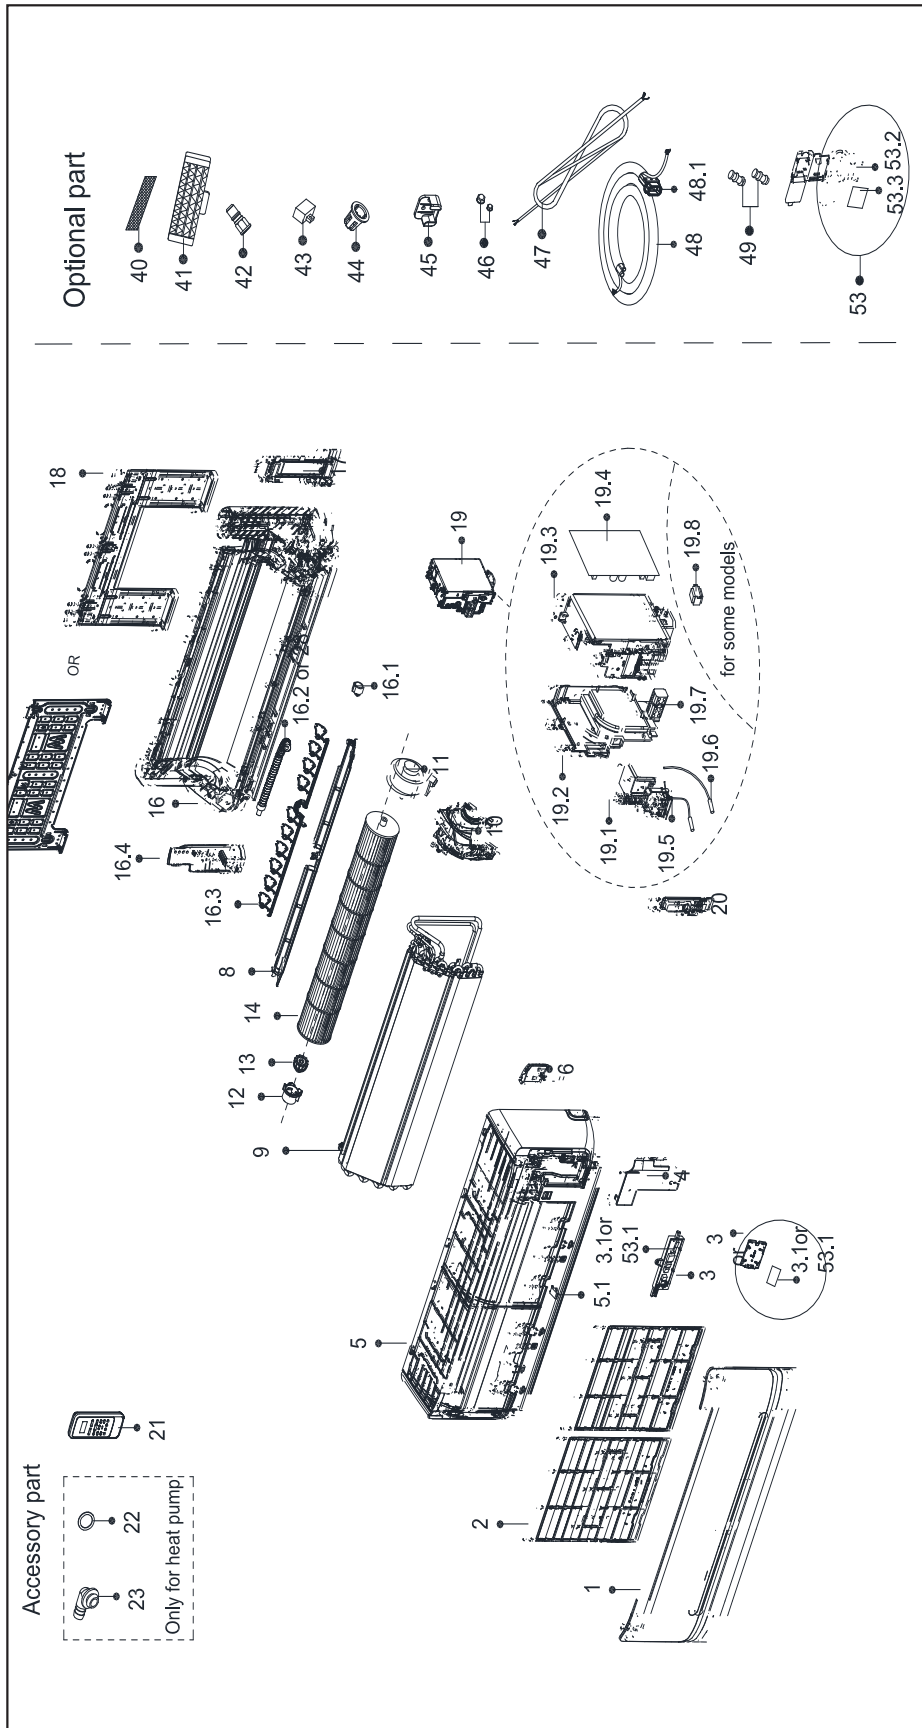

# COMFORT-AIRE B-DVH09SG-0 Owner's Manual

[Shop genuine replacement parts for COMFORT-AIRE  
B-DVH09SG-0](#)

[Find Your COMFORT-AIRE HVAC Parts - Select From 1486 Models](#)

----- Manual continues below -----

## REPLACEMENT PARTS

Location	Part Name	Quantity	Part No.
1	Panel assembly	1	12122000A77152
2	Air filter	2	12100204000479
4	Cover of electrical equipment	1	12122000006755
5	Panel frame assembly	1	12122000001894
5.1	Screw Cap	1.0	12122000008242
6	Front cover of chassis(right)	1	12122000004587
8	Horizontal louver assembly	1	12122000008055
9	Evaporator assembly	1	15822000008693
10	Fan motor cover	1	12122000005540
11	Brushless DC Motor	1	11002015006201
12	Bearing holder	1	12122000000350
13	Bearing base	1	12622000000006
14	Cross flow fan	1	12100102000070
16	Chassis assembly	1	12122000012359
16.1	Stepper motor	1.0	11002010000143
16.3	Vertical vane subassembly	1.0	12122000000039
16.4	Front cover of chassis(left )	1.0	12122000010098
17	pipe clamp board	1	12122000012943
18	Installation plate	1	12222000A00811
19	Electronic control box subassembly (Mid-and	1	17222000028235
19.1	Electronic control box	1.0	12122000004577
19.2	Left cover of electronic control box	1.0	12122000004639
19.3	Right cover of electronic control box	1.0	12122000004632
19.4	Main control board subassembly	1.0	17122000044765
19.5	Room temperature sensor	1.0	11201007003424
19.6	Pipe Temperature Sensor	1.0	11201007003447
19.7	Terminal	1.0	17400401000006
20	Cover of electronic control box	1	12122000005020
21	Remote controller	1	17317000A51872
22	seal ring	1	12600701000039
23	Drain hose	1	12100509000061
28	Drain hose	1	12100501000032
40	Filter	2	12100207000131
42	Check valve	1	15500209000001
45	Bracket of remote Controller	1	12117000002114
46	Copper nut	1	15500406000016
46	Copper nut	1	15500406000010
53	Display box subassembly	1	17222000A07041
53.1	Display board subassembly	1.0	17122000A07845
53.2	Display box	1.0	12122000A03192