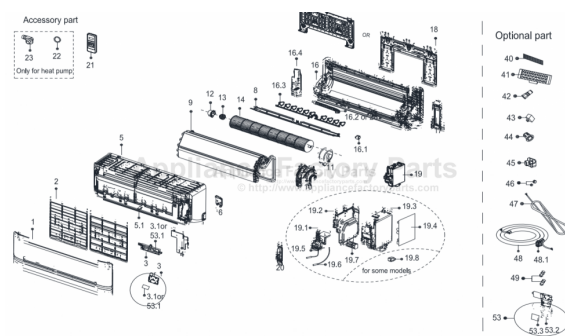

[Find Your COMFORT-AIRE HVAC Parts - Select From 1486 Models](#)

----- Manual continues below -----