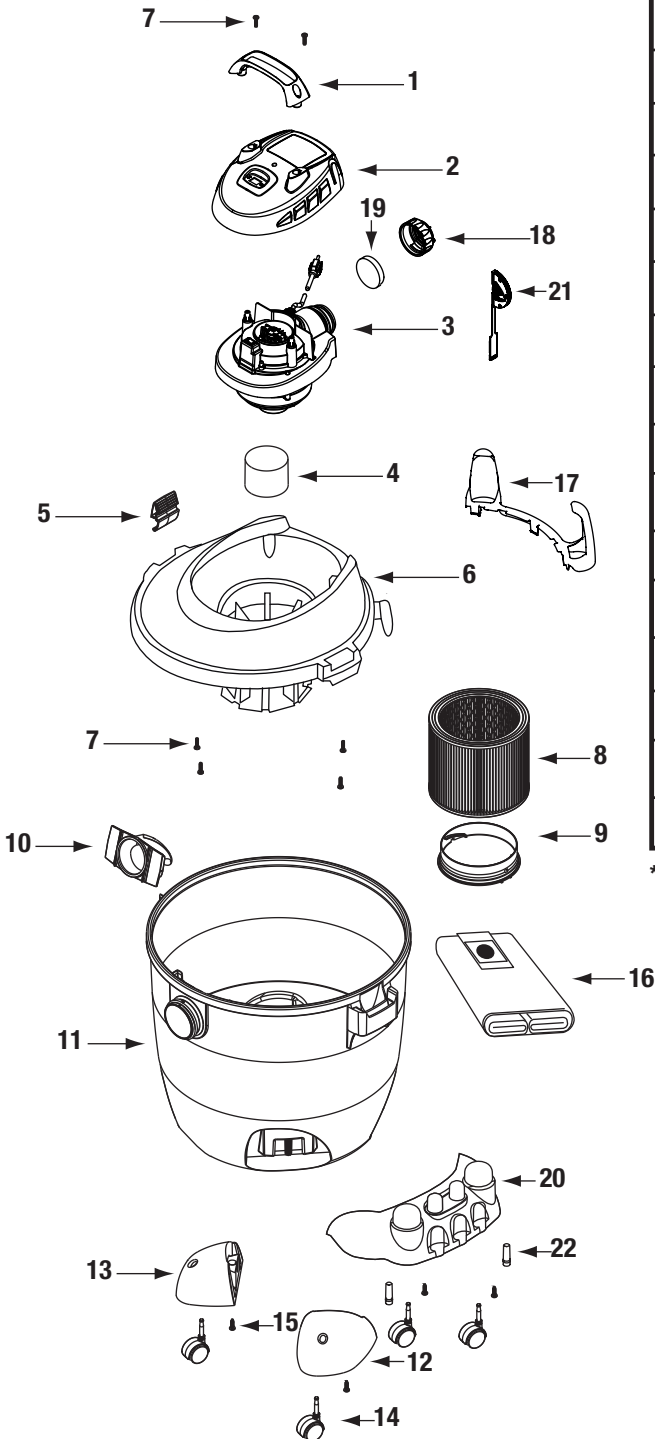

# Shop Vac SM14-400 Owner's Manual

[Shop genuine replacement parts for Shop Vac  
SM14-400](#)

[Find Your Shop Vac Vacuum Cleaner Parts - Select From 487 Models](#)

----- Manual continues below -----

# Model SM14-400

ITEM	DESCRIPTION	PART NO.
1	Handle	3756151
2	Motor Cover	2433352
3	Power Unit Assembly	8300497
4	Float	3545000
5	Lid Latch	7444500
6	Lid Cage & Latch Assembly	3187170
7	Screw 10 x 3/4" Trilobe Twin Lead	1517699
8	Cartridge Filter	90304
9	Filter Retainer	3008000
10	Inlet Deflector	7413120
11	Tank Assembly	1944703
12	Caster Foot A	8568000
13	Caster Foot B	8568010
14	Caster	6774200
15	Screw 10 x 3/4" SL Hex Head	1503999
16	Disposable Filter Bag	90661
17	Hose Holder	3857800
18	Blower Port Diffuser	7419007
19	Foam Diffuser	1290530
20	Caster Dolly	7431031
21	Airflow Indicator	7419596
22	Retainer	8565500