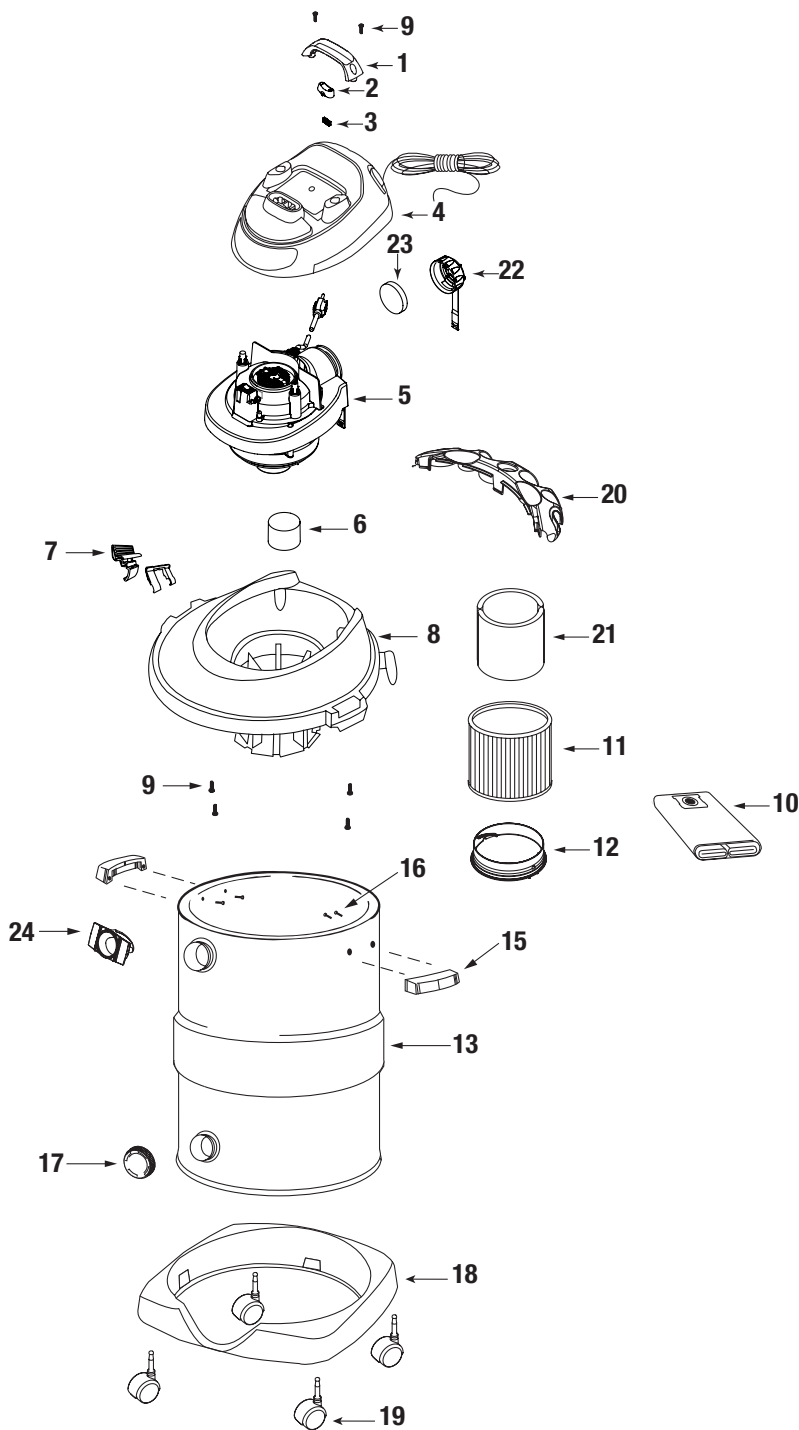

# Shop Vac SS14-SQ550 Owner's Manual

[Shop genuine replacement parts for Shop Vac  
SS14-SQ550](#)

[Find Your Shop Vac Vacuum Cleaner Parts - Select From 487 Models](#)

----- Manual continues below -----

**shop·vac**<sup>®</sup>  
BRAND

ITEM	DESCRIPTION	PART NO.
1	Handle	3756155
2	Switch Rocker	8230411
3	Switch Extensions	7414255
4	Motor Cover	1945623
5	Power Unit Assembly	8303797
6	Float	3545001
7	Lid Latch	1945482
8	Lid Cage and Latch Assembly	3187129
9	Screw 10 x 3/4" Trilobe Twin Lead	1517699
10	Filter Bag	90215
11	Cartridge Filter	90350
12	Filter Retainer	3008000
13	Tank Assembly	5107997
14	Side Tank Handle Pack (Includes 15-16)	9355196
15	Side Tank Handle	9355100
16	#10 x 3/4" Screw Hex Head	1503999
17	Drain Cap	1062020
18	Caster Dolly	9381850
19	Caster	6774200
20	Accessory Holder	8412000
21	Foam Sleeve	90585
22	Diffuser/Tether (Includes #23)	1945329
23	Diffuser Foam	1290530
24	Inlet Deflector	7413120