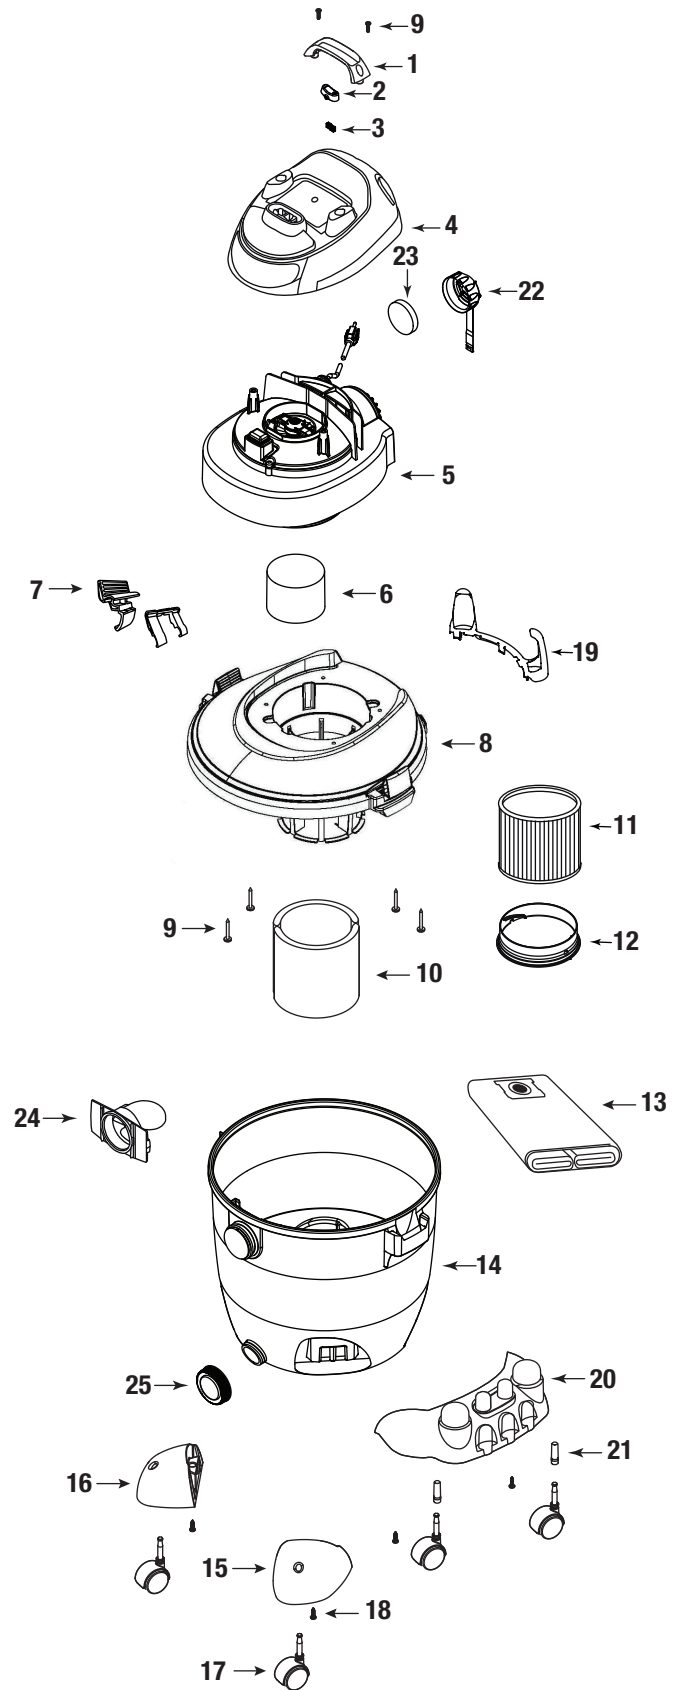

# Shop Vac SS14-400 Owner's Manual

[Shop genuine replacement parts for Shop Vac  
SS14-400](#)

[Find Your Shop Vac Vacuum Cleaner Parts - Select From 487 Models](#)

----- Manual continues below -----

shop·vac®  
BRAND

ITEM	DESCRIPTION	PART NO.
1	Handle	3756151
2	Switch Rocker	8230410
3	Switch Extension	7414255
4	Motor Cover (Includes 2 & 3)	1945546
5	Power Unit Assembly	8300497
6	Float	3545000
7	Lid Latch	1945462
8	Lid Cage & Latch Assembly	3187127
9	Screw 10 x 3/4" Trilobe, Twin Lead	1517699
10	Foam Sleeve	90585
11	Cartridge Filter	90304
12	Retainer	3008000
13	Disposable Filter Bag	90661
14	Tank Assembly	1944703
15	Casterfoot A	8568000
16	Casterfoot B	8568010
17	Caster	6774200
18	Screw 10 X 3/4" SL Hex Head	1503999
19	Hose Holder	3857800
20	Rear Caster Dolly	7431031
21	Retainer	8565500
22	Diffuser/Tether	1945329
23	Diffuser Foam	1290530
24	Inlet Deflector	7413120
25	Drain Cap	1062502