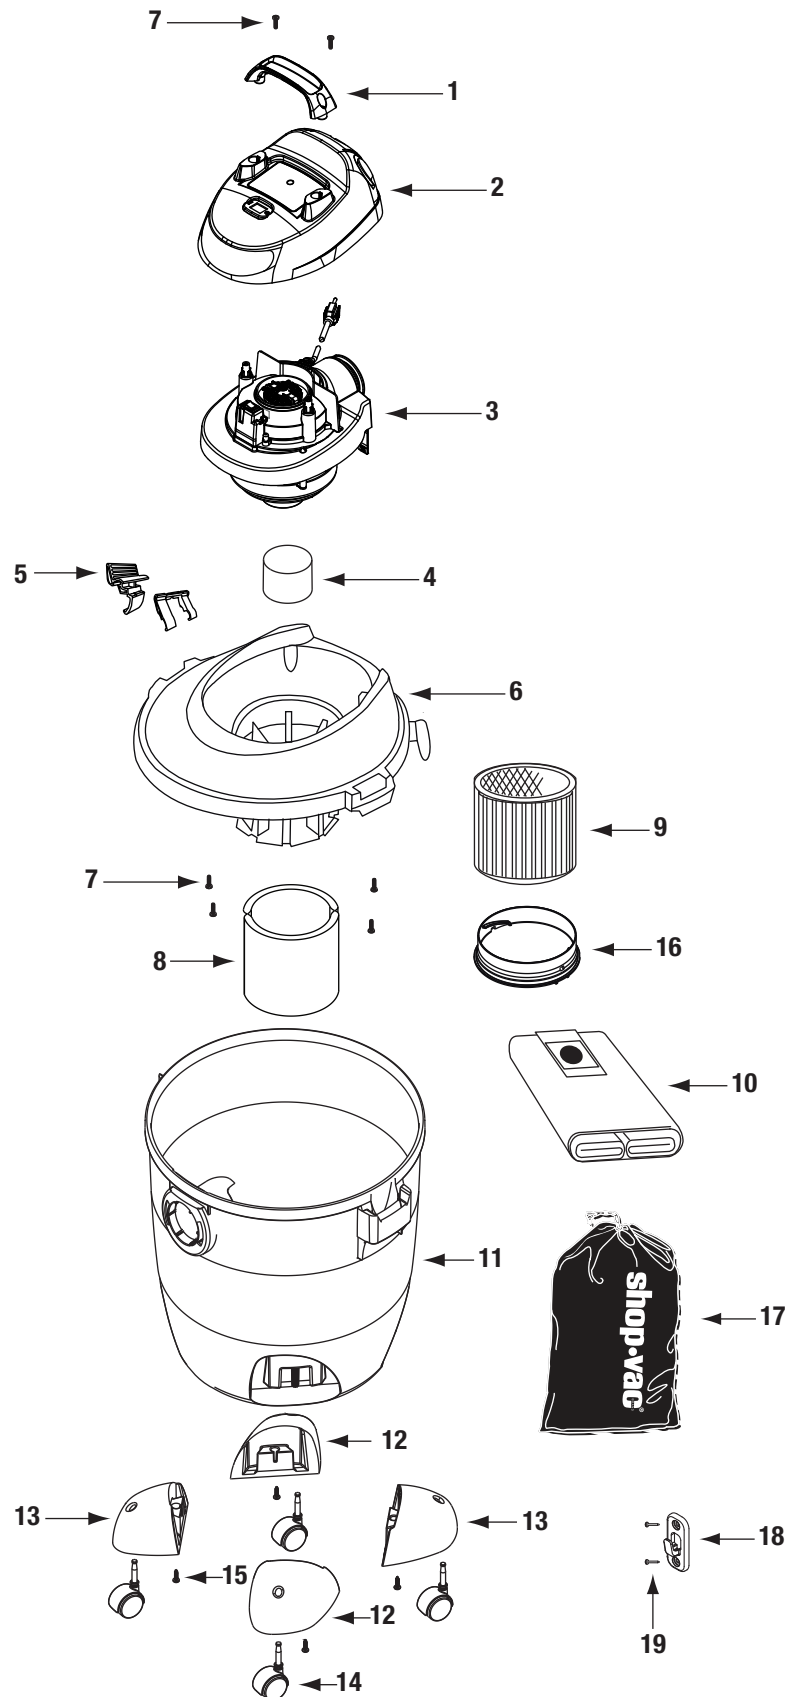

# Shop Vac SS14-350A Owner's Manual

[Shop genuine replacement parts for Shop Vac  
SS14-350A](#)

[Find Your Shop Vac Vacuum Cleaner Parts - Select From 487 Models](#)

----- Manual continues below -----

# shop·vac®

Mod. SS14-350A Cat. 5987100  
8 U.S. GAL  
SS SERIES

ITEM	DESCRIPTION	PART NO.
1	Handle	3756151
2	Motor Cover	1945149
3	Power Unit Assembly	8300397
4	Float	3545000
5	Lid Latch	1945462
6	Lid Cage & Latch Assembly	3187128
7	Screw 10 x 3/4" Trilobe Twin Lead	1517699
8	Foam Sleeve	90585
9	Cartridge Filter	90304
10	Filter Bag	90661
11	Tank Assembly	1944703
12	Caster Foot A	8568000
13	Caster Foot B	8568010
14	Caster	6774200
15	Screw 10 x 3/4" SL Hex Head	1503999
16	Filter Retainer	3008000
17	Tool Storage Bag	0035900
18	Wall Hook	4035700
19	Screws	1509699