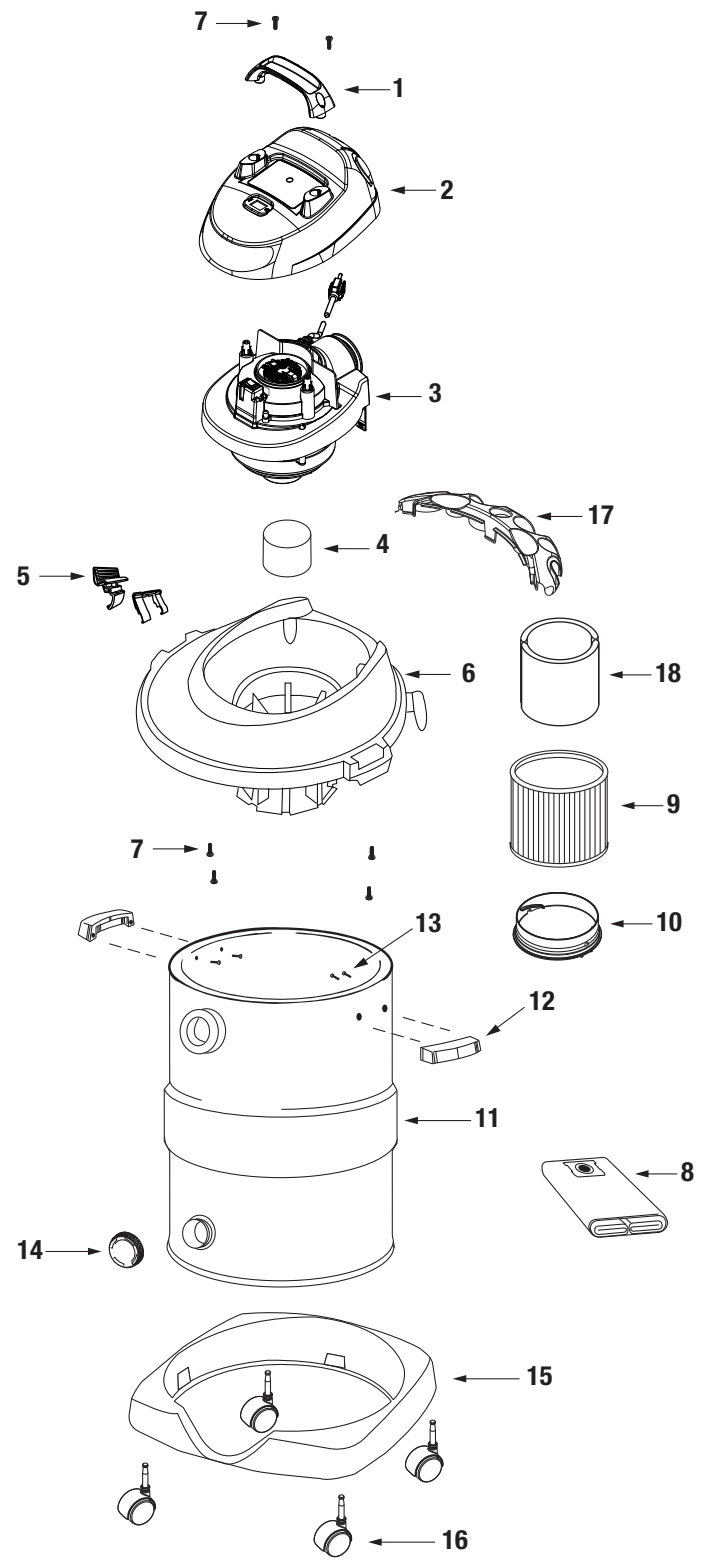

This Owner's Manual is provided and hosted by [Appliance Factory Parts](#).

Shop Vac SS14-600C Owner's Manual

[Shop genuine replacement parts for Shop Vac
SS14-600C](#)

[Find Your Shop Vac Vacuum Cleaner Parts - Select From 487 Models](#)

----- Manual continues below -----

shop·vac[®]

Mod. SS14-600C Cat. 5989400 (8 U.S. GAL)

ITEM	DESCRIPTION	PART NO.
1	Handle	3756151
2	Motor Cover	2433071
3	Power Unit Assembly	8301497
4	Float	3545000
5	Lid Latch	1945482
6	Lid Cage and Latch Assembly	3187129
7	Screw 10 x 3/4" Trilobe Twin Lead	1517699
8	Filter Bag	90661
9	Cartridge Filter	90304
10	Filter Retainer	3008000
11	Tank Assembly	5084097
12	Side Tank Handle	9355100
13	#10 x 3/4" Screw Hex Head	1503999
14	Drain Cap	1062021
15	Caster Dolly	9381850
16	Caster	6774200
17	Tool Holder	8412000
18	Foam Sleeve	90585