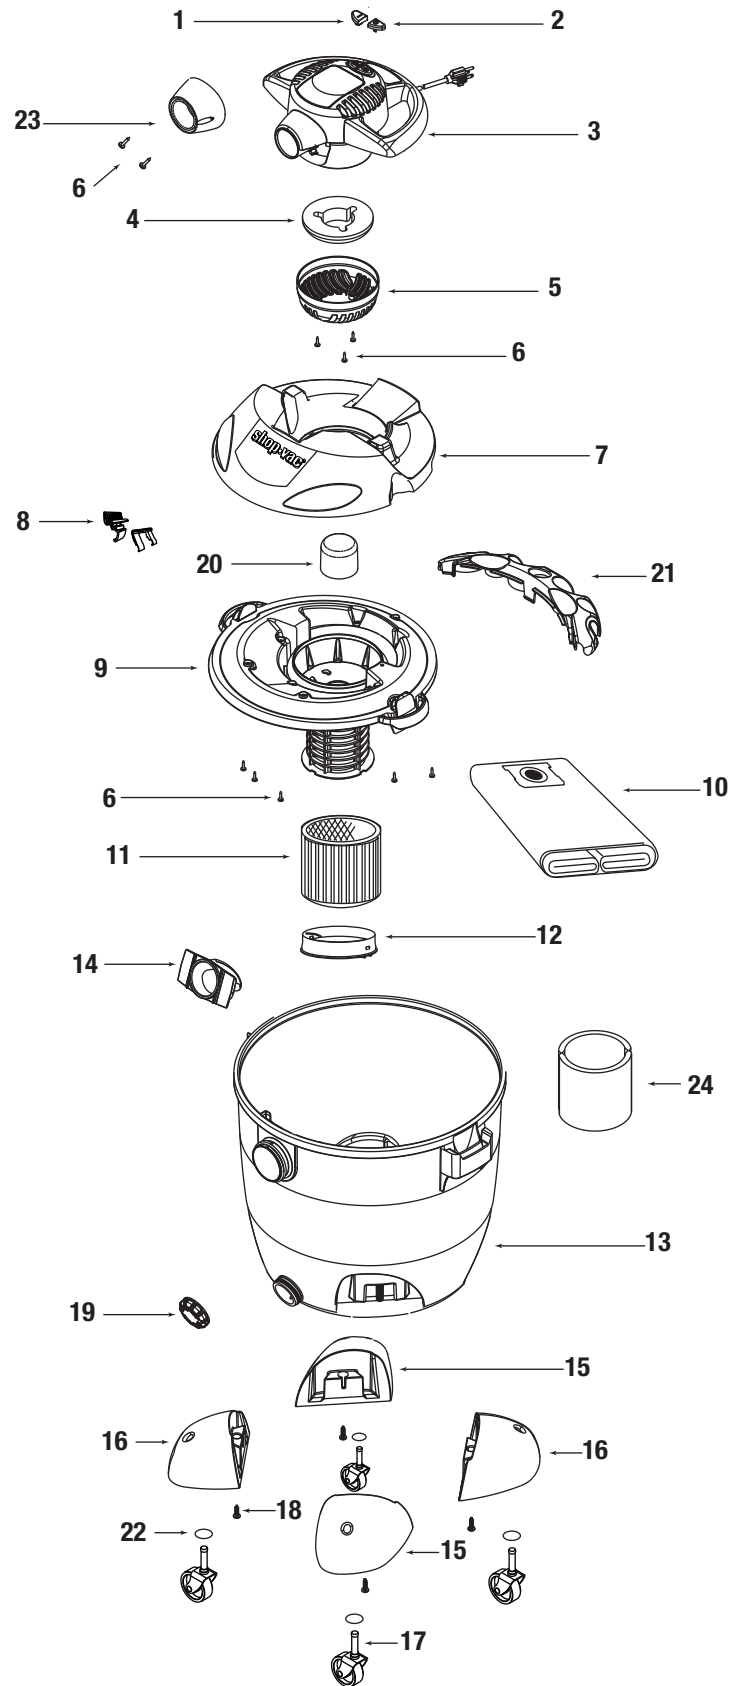

This Owner's Manual is provided and hosted by [Appliance Factory Parts](#).

Shop Vac LB600C Owner's Manual

[Shop genuine replacement parts for Shop Vac LB600C](#)

[Find Your Shop Vac Vacuum Cleaner Parts - Select From 487 Models](#)

----- Manual continues below -----

ITEM	DESCRIPTION	PART NO.
1	Switch Button - I	7441516
2	Switch Button - O	7441521
3	Power Unit (Includes 1-6 & 23)	7270797
4	Foam Pad	8541205
5	Inlet Shield	7442304
6	Screw 10 x 3/4" Trilobe Twin Lead	1517699
7	Tank Cover	7442070
8	Lid Latch	1945462
9	Lid Cage & Latch Assembly	7350680
10	Filter Bag	90662
11	Cartridge Filter	90304
12	Filter Retainer	3008000
13	Tank Assembly	1094497
14	Inlet Deflector	7413120
15	Caster Foot A	8568006
16	Caster Foot B	8568016
17	Caster	6773900
18	Screw 10 x 3/4" SL Hex Head	1503999
19	Drain Cap	1062500
20	Float	7411200
21	Tool Holder	8412000
22	Flat Washer	0704399
23	Ferrule	7350404
24	Foam Sleeve	90585