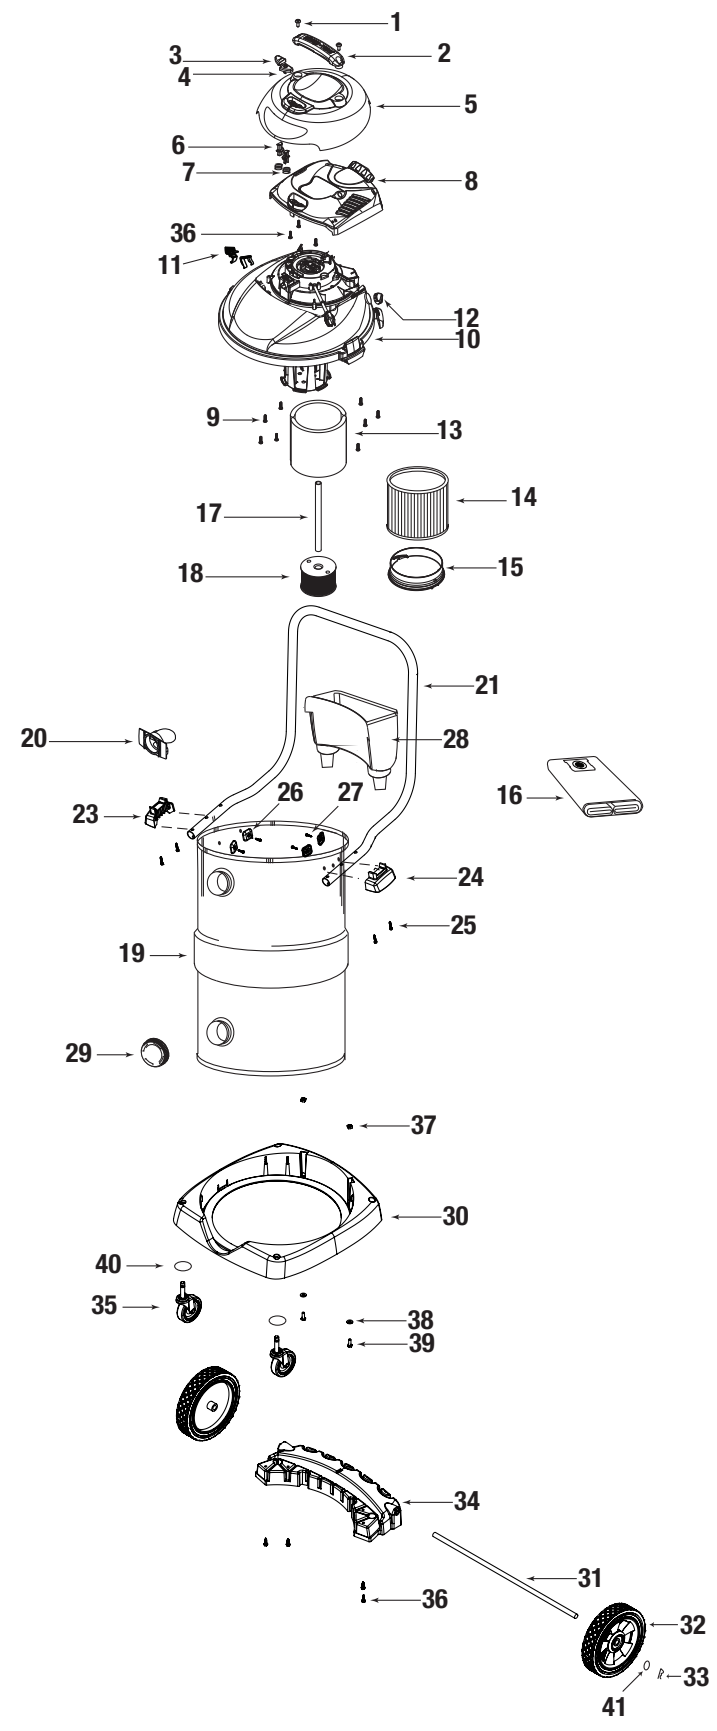

# Shop Vac 92P600CM Owner's Manual

[Shop genuine replacement parts for Shop Vac  
92P600CM](#)

[Find Your Shop Vac Vacuum Cleaner Parts - Select From 487 Models](#)

----- Manual continues below -----

ITEM	DESCRIPTION	PART NO.
1	Screw 1/4" x 1 1/2" Trilobe PH PAN	1517499
2	Handle	1944475
3	Switch Button - I	7414200
4	Switch Button - O	7414210
5	Outer Motor Cover Assembly	1944137
6	Switch Button Extension	7414250
7	Spring	2802899
8	Inner Motor Cover	1944260
9	Screw 10 - 3/4" Trilobe, Twin Lead	1517699
10	Power Unit Assembly	1944233
11	Lid Latch	1945462
12	Outlet Fitting Cap	1945023
13	Foam Sleeve	90585
14	Cartridge Filter	90304
15	Filter Retainer	3008000
16	Collection Bag	90216
17	Pickup Tube	2723103
18	Pickup Cage Assembly	7412250
19	Tank Assembly	5167297
20	Inlet Deflector	7413120
21	Carriage Handle	2080510
22	Handle & Hardware Package (Includes 23-27)	9355396
23	Side Tank Handle - Right	9355700
24	Side Tank Handle - Left	9355710
25	Screw 1/4 x 1 1/2" Hex Head	1511899
26	Handle Support	9355800
27	Screw #10 x 1 Hex Head	1509699
28	Accessory Basket	7442902
29	Drain Cover	7446800
30	Dolly	9382550
31	Axle (Includes 33+41)	2441197
32	Wheel	2425010
33	Hair Pin Clip	7000599
34	Tool Rack	9382750
35	Caster	6773900
36	Screw 10 x 3/4" SL Hex Head	1503999
37	Nut	0100299
38	Flat Washer	0700399
39	Screw Hex Head 1/4 - 20 x 3/4 long	0902999
40	Plastic Flat Washer	0704399
41	Flat Washer	0701599