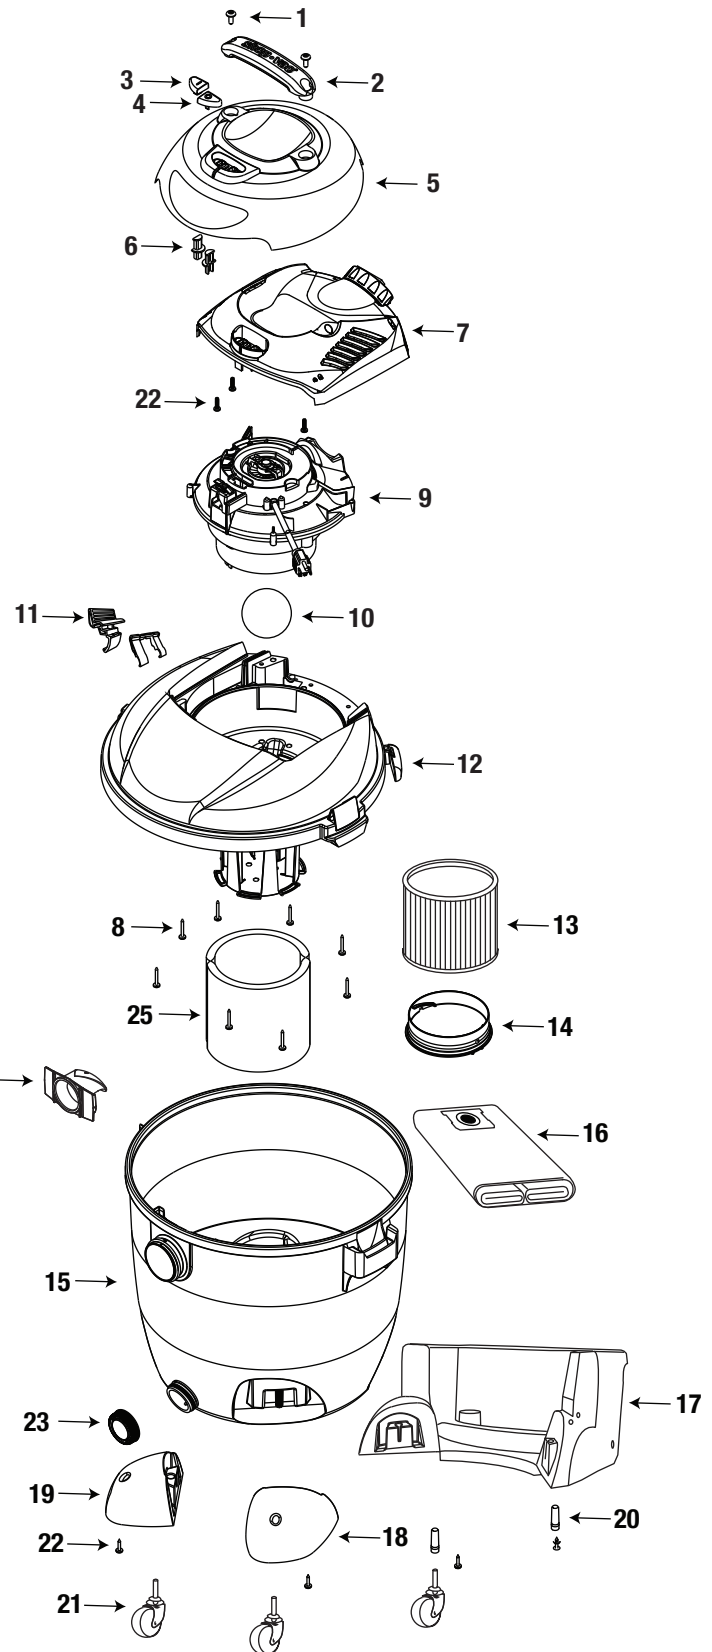

This Owner's Manual is provided and hosted by [Appliance Factory Parts](#).

Shop Vac 92LSQ550 Owner's Manual

[Shop genuine replacement parts for Shop Vac
92LSQ550](#)

[Find Your Shop Vac Vacuum Cleaner Parts - Select From 487 Models](#)

----- Manual continues below -----

shop·vac®
BRAND

ITEM	DESCRIPTION	PART NO.
1	Screw 1/4 x 1 1/2" Trilobe Ph Pan	1517499
2	Handle	1944475
3	Switch Button - I	7414200
4	Switch Button - O	7414210
5	Outer Motor Cover Assembly	1944137
6	Switch Button Extension	7414250
7	Inner Motor Cover	1944810
8	Screw 10 x 3/4 Trilobe, Twin Lead	1517699
9	Power Unit Assembly	8141197
10	Float	0081120
11	Lid Latch	1945462
12	Lid Cage and Latch Assembly	1945575
13	Cartridge Filter	90350
14	Filter Retainer	3008000
15	Tank Assembly	1027397
16	Disposable Filter Bag	90672
17	Rear Dolly/Basket	7417710
18	Casterfoot A	8568000
19	Casterfoot B	8568010
20	Retainer	8565500
21	Caster	6771200
22	Screw 10 x 3/4" SL Hex Head	1503999
23	Drain Cover	7446800
24	Inlet Deflector	7413120
25	Foam Sleeve	90585