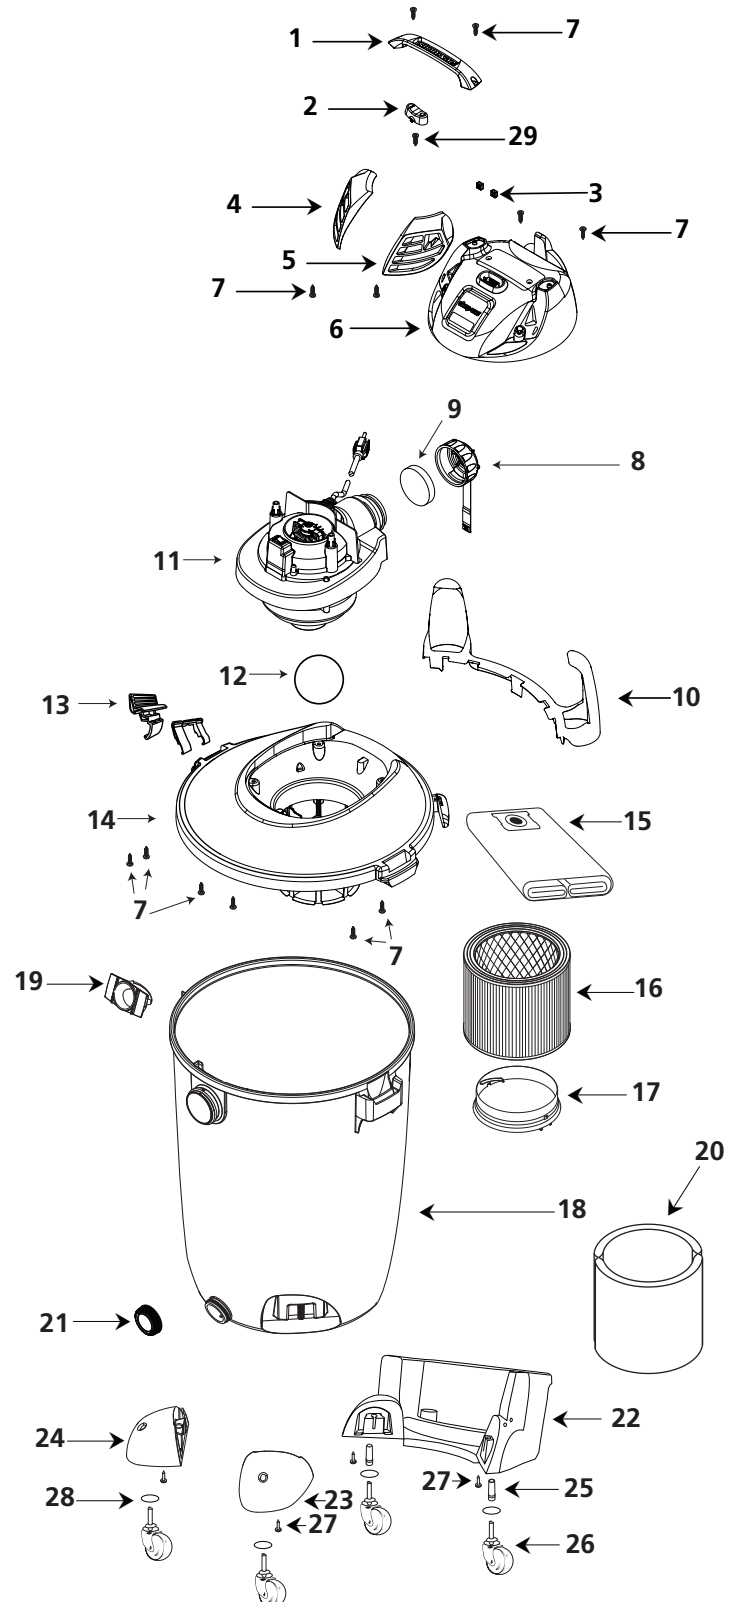

ITEM	DESCRIPTION	PART NO.
1	Handle	3756406
2	Switch Rocker	8230421
3	Switch Button Extension	7414254
4	Grill - Right	2433526
5	Grill - Left	2433536
6	Outer Motor Cover Assembly (Includes 2-7)	2433593
7	Screw 10 x 3/4" Trilobe, Twin Lead	1517699
8	Blower Port Cap (Includes #9)	1945329
9	Foam-Diffuser	1290530
10	Hose Holder	3857800
11	Power Unit Assembly	8305097
12	Ball Float	0081120
13	Lid Latch (Contains 2)	1945462
14	Lid Cage & Latch Assembly	3188122
15	Filter Bag	90672
16	Cartridge Filter	90304
17	Filter Retainer	3008000
18	Tank Assembly	1944838
19	Inlet Deflector	7413120
20	Foam Sleeve	90585
21	Drain Cover	7446803
22	Rear Dolly/Basket (Includes 25)	7417710
23	Caster Foot A	8568000
24	Caster Foot B	8568010
25	Retainer	8565500
26	Caster	6772200
27	Screw 10 x 3/4" SL Hex Head	1503999
28	Flat Washer	0704399
29	Screw KA40x 15MM	2783205

*Replacement parts may differ from original equipment.