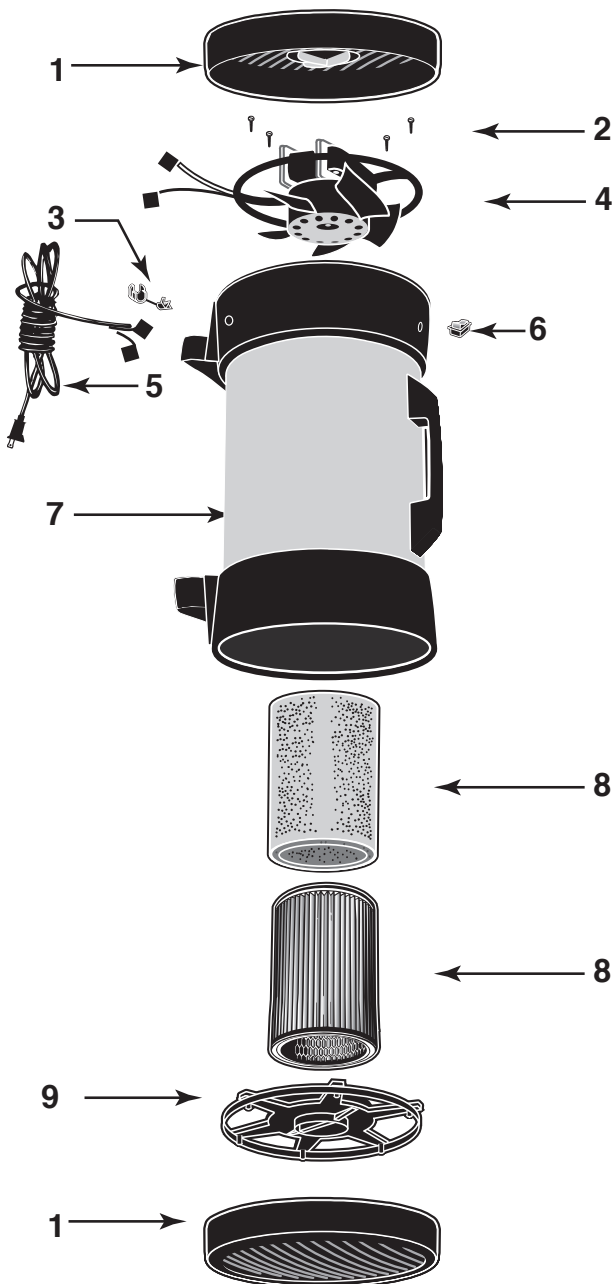

This Owner's Manual is provided and hosted by [Appliance Factory Parts](#).

Shop Vac AC235A Owner's Manual

[Shop genuine replacement parts for Shop Vac AC235A](#)

[Find Your Shop Vac Vacuum Cleaner Parts - Select From 487 Models](#)

----- Manual continues below -----

AC235 Series

Model AC235A

ITEM	DESCRIPTION	PART NO.
1	Guard	6220400
2	Machine Screw 10-24 x 3/4" Pan Hd	0803999
3	Strain Relief	3400999
4	Motor	6220297
5	Cord	6221102
6	Switch	8231900
7	Tank	6222497
8	Filter Kit*	80170
9	Filter Retainer	6220201

* Includes cartridge filter and foam sleeve.

** Replacement parts may differ from original equipment.