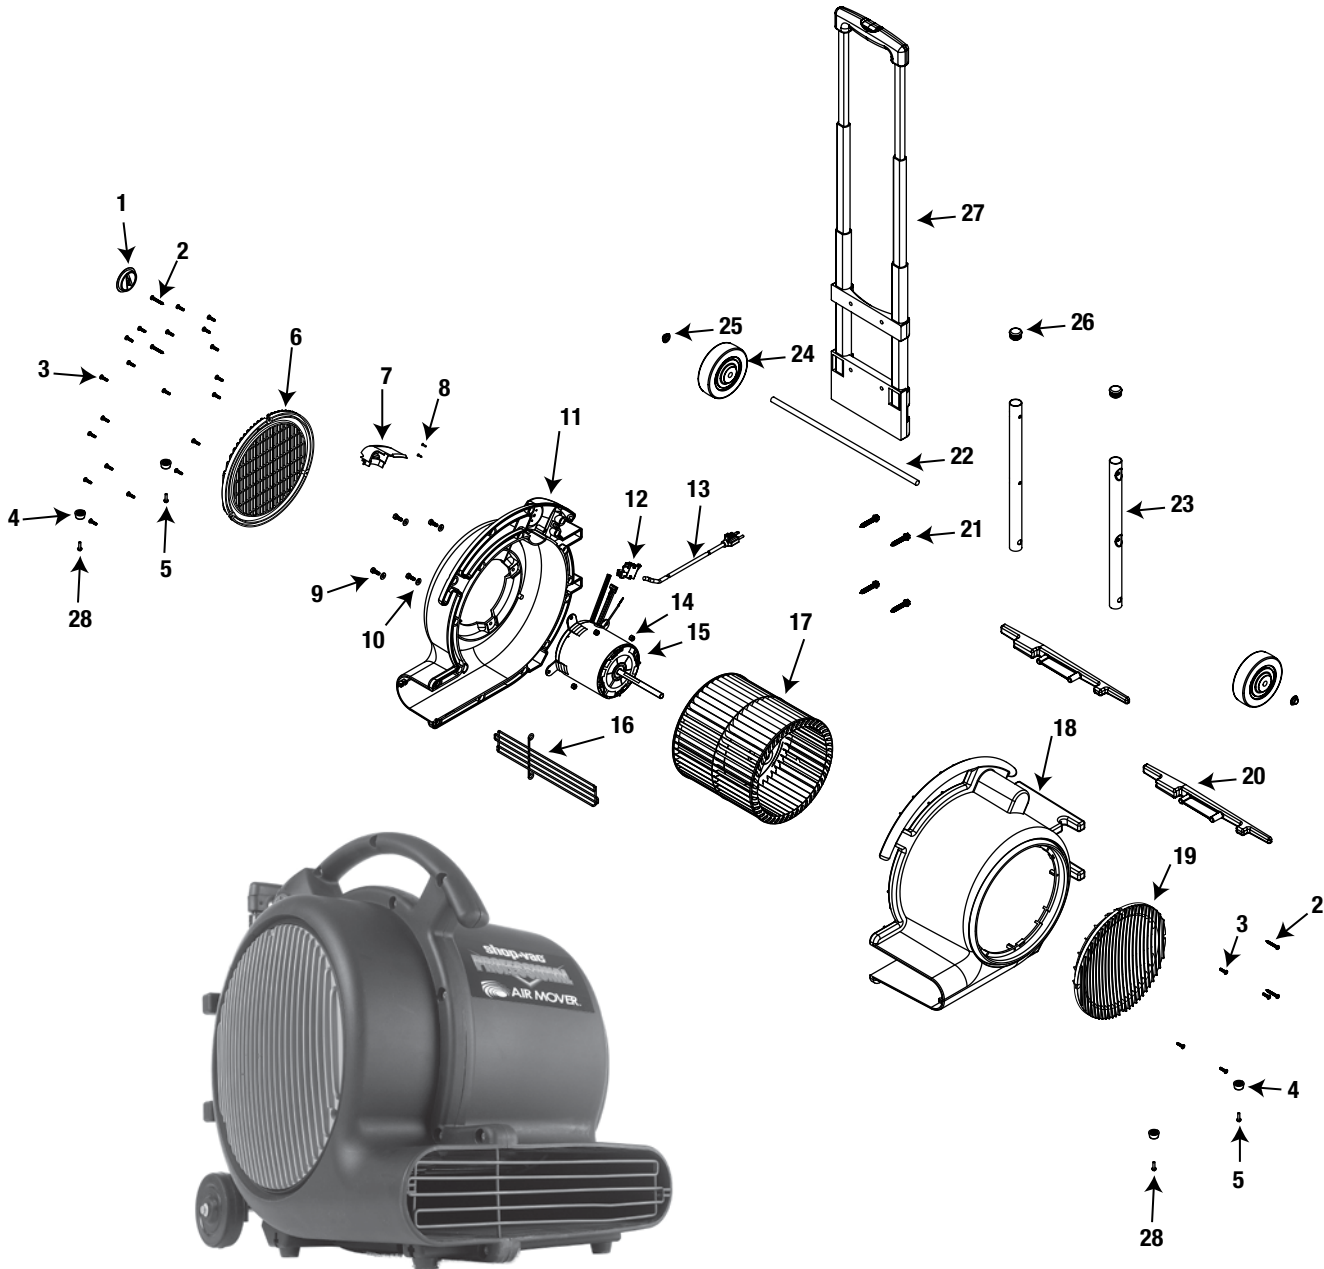

This Owner's Manual is provided and hosted by [Appliance Factory Parts](#).

Shop Vac AM1800A Owner's Manual

[Shop genuine replacement parts for Shop Vac
AM1800A](#)

[Find Your Shop Vac Vacuum Cleaner Parts - Select From 487 Models](#)

----- Manual continues below -----

AM Series

Mo

| ITEM | |
|------|-----------|
| 1 | |
| 2 | Screw # |
| 3 | Screw # |
| 4 | |
| 5 | Screw # |
| 6 | In |
| 7 | |
| 8 | Screw # |
| 9 | Scr |
| 10 | 1/4 |
| 11 | |
| 12 | |
| 13 | |
| 14 | 1/4 |
| 15 | |
| 16 | |
| 17 | |
| 18 | |
| 19 | Inta |
| 20 | |
| 21 | Screw 1/4 |
| 22 | |
| 23 | |
| 24 | |
| 25 | |
| 26 | |
| 27 | |
| 28 | Scr |

* Replacement Parts