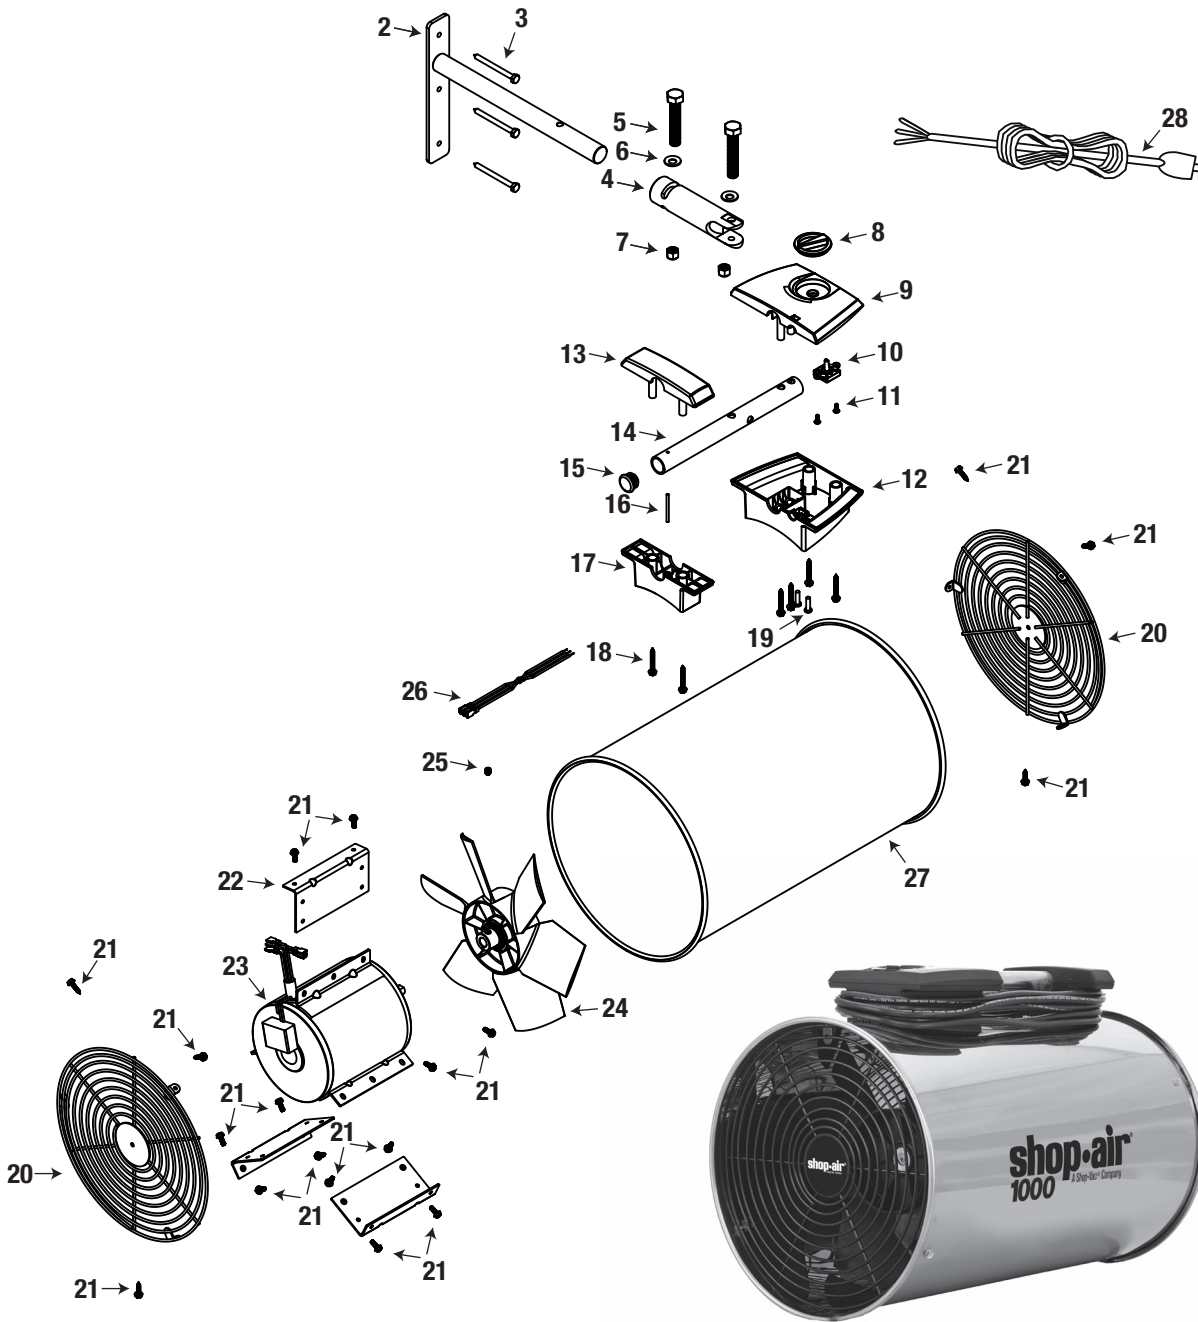

This Owner's Manual is provided and hosted by [Appliance Factory Parts](#).

Shop Vac WAIR-25 Owner's Manual

[Shop genuine replacement parts for Shop Vac WAIR-25](#)

[Find Your Shop Vac Vacuum Cleaner Parts - Select From 487 Models](#)

----- Manual continues below -----

ITEM	
1	Mounting
2	
3	1/4 x
4	
5	3/8 -
6	
7	
8	
9	
10	
11	Screw
12	
13	
14	
15	
16	
17	
18	Screw
19	Screw
20	
21	Screw
22	M
23	
24	
25	
26	
27	
28	

* Replacement Parts