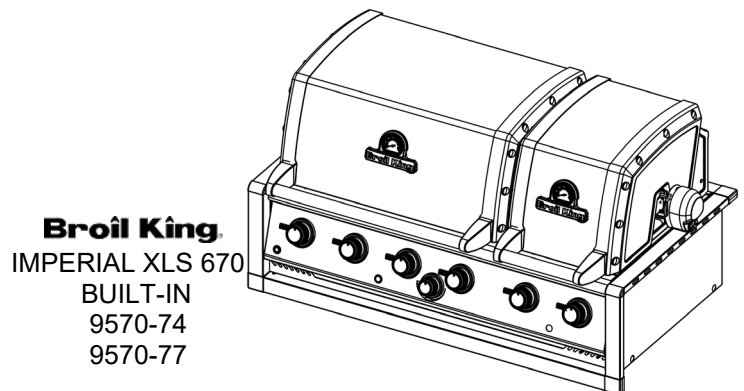

----- Manual continues below -----

Broil King®

ASSEMBLY MANUAL & PARTS LIST - MANUEL DE MONTAGE & LISTE DE PIÈCES

Broil King
IMPERIAL 490
BUILT-IN
9560-84
9560-87

Broil King
IMPERIAL 470
BUILT-IN
9560-74
9560-77

Broil King
IMPERIAL 590
BUILT-IN
9580-84
9580-87

Broil King
IMPERIAL 570
BUILT-IN
9580-74
9580-77

Broil King
IMPERIAL XLS
BUILT-IN
9570-84
9570-87

Broil King
IMPERIAL XLS 670
BUILT-IN
9570-74
9570-77

RETAIN FOR FUTURE REFERENCE - VEUILLEZ CONSERVER POUR REFERENCE ULTERIEURE