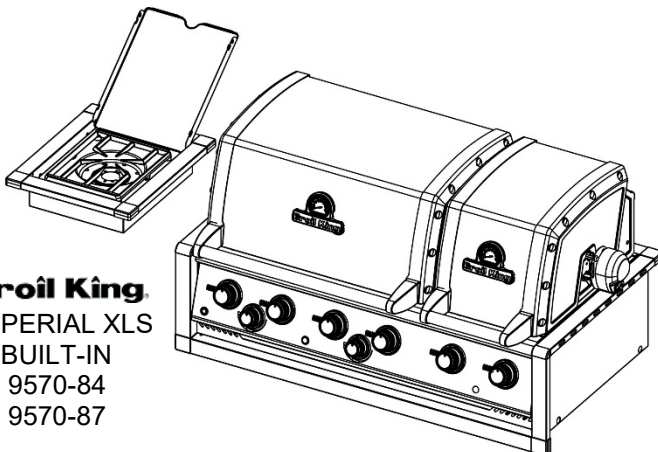

----- Manual continues below -----

Broil King®

ASSEMBLY MANUAL & PARTS LIST - MANUEL DE MONTAGE & LISTE DE PIÈCES

Broil King
IMPERIAL 490
BUILT-IN
9560-84
9560-87

Broil King
IMPERIAL 470
BUILT-IN
9560-74
9560-77

Broil King
IMPERIAL 590
BUILT-IN
9580-84
9580-87

Broil King
IMPERIAL 570
BUILT-IN
9580-74
9580-77

Broil King
IMPERIAL XLS
BUILT-IN
9570-84
9570-87

Broil King
IMPERIAL XLS 670
BUILT-IN
9570-74
9570-77

RETAIN FOR FUTURE REFERENCE - VEUILLEZ CONSERVER POUR REFERENCE ULTERIEURE