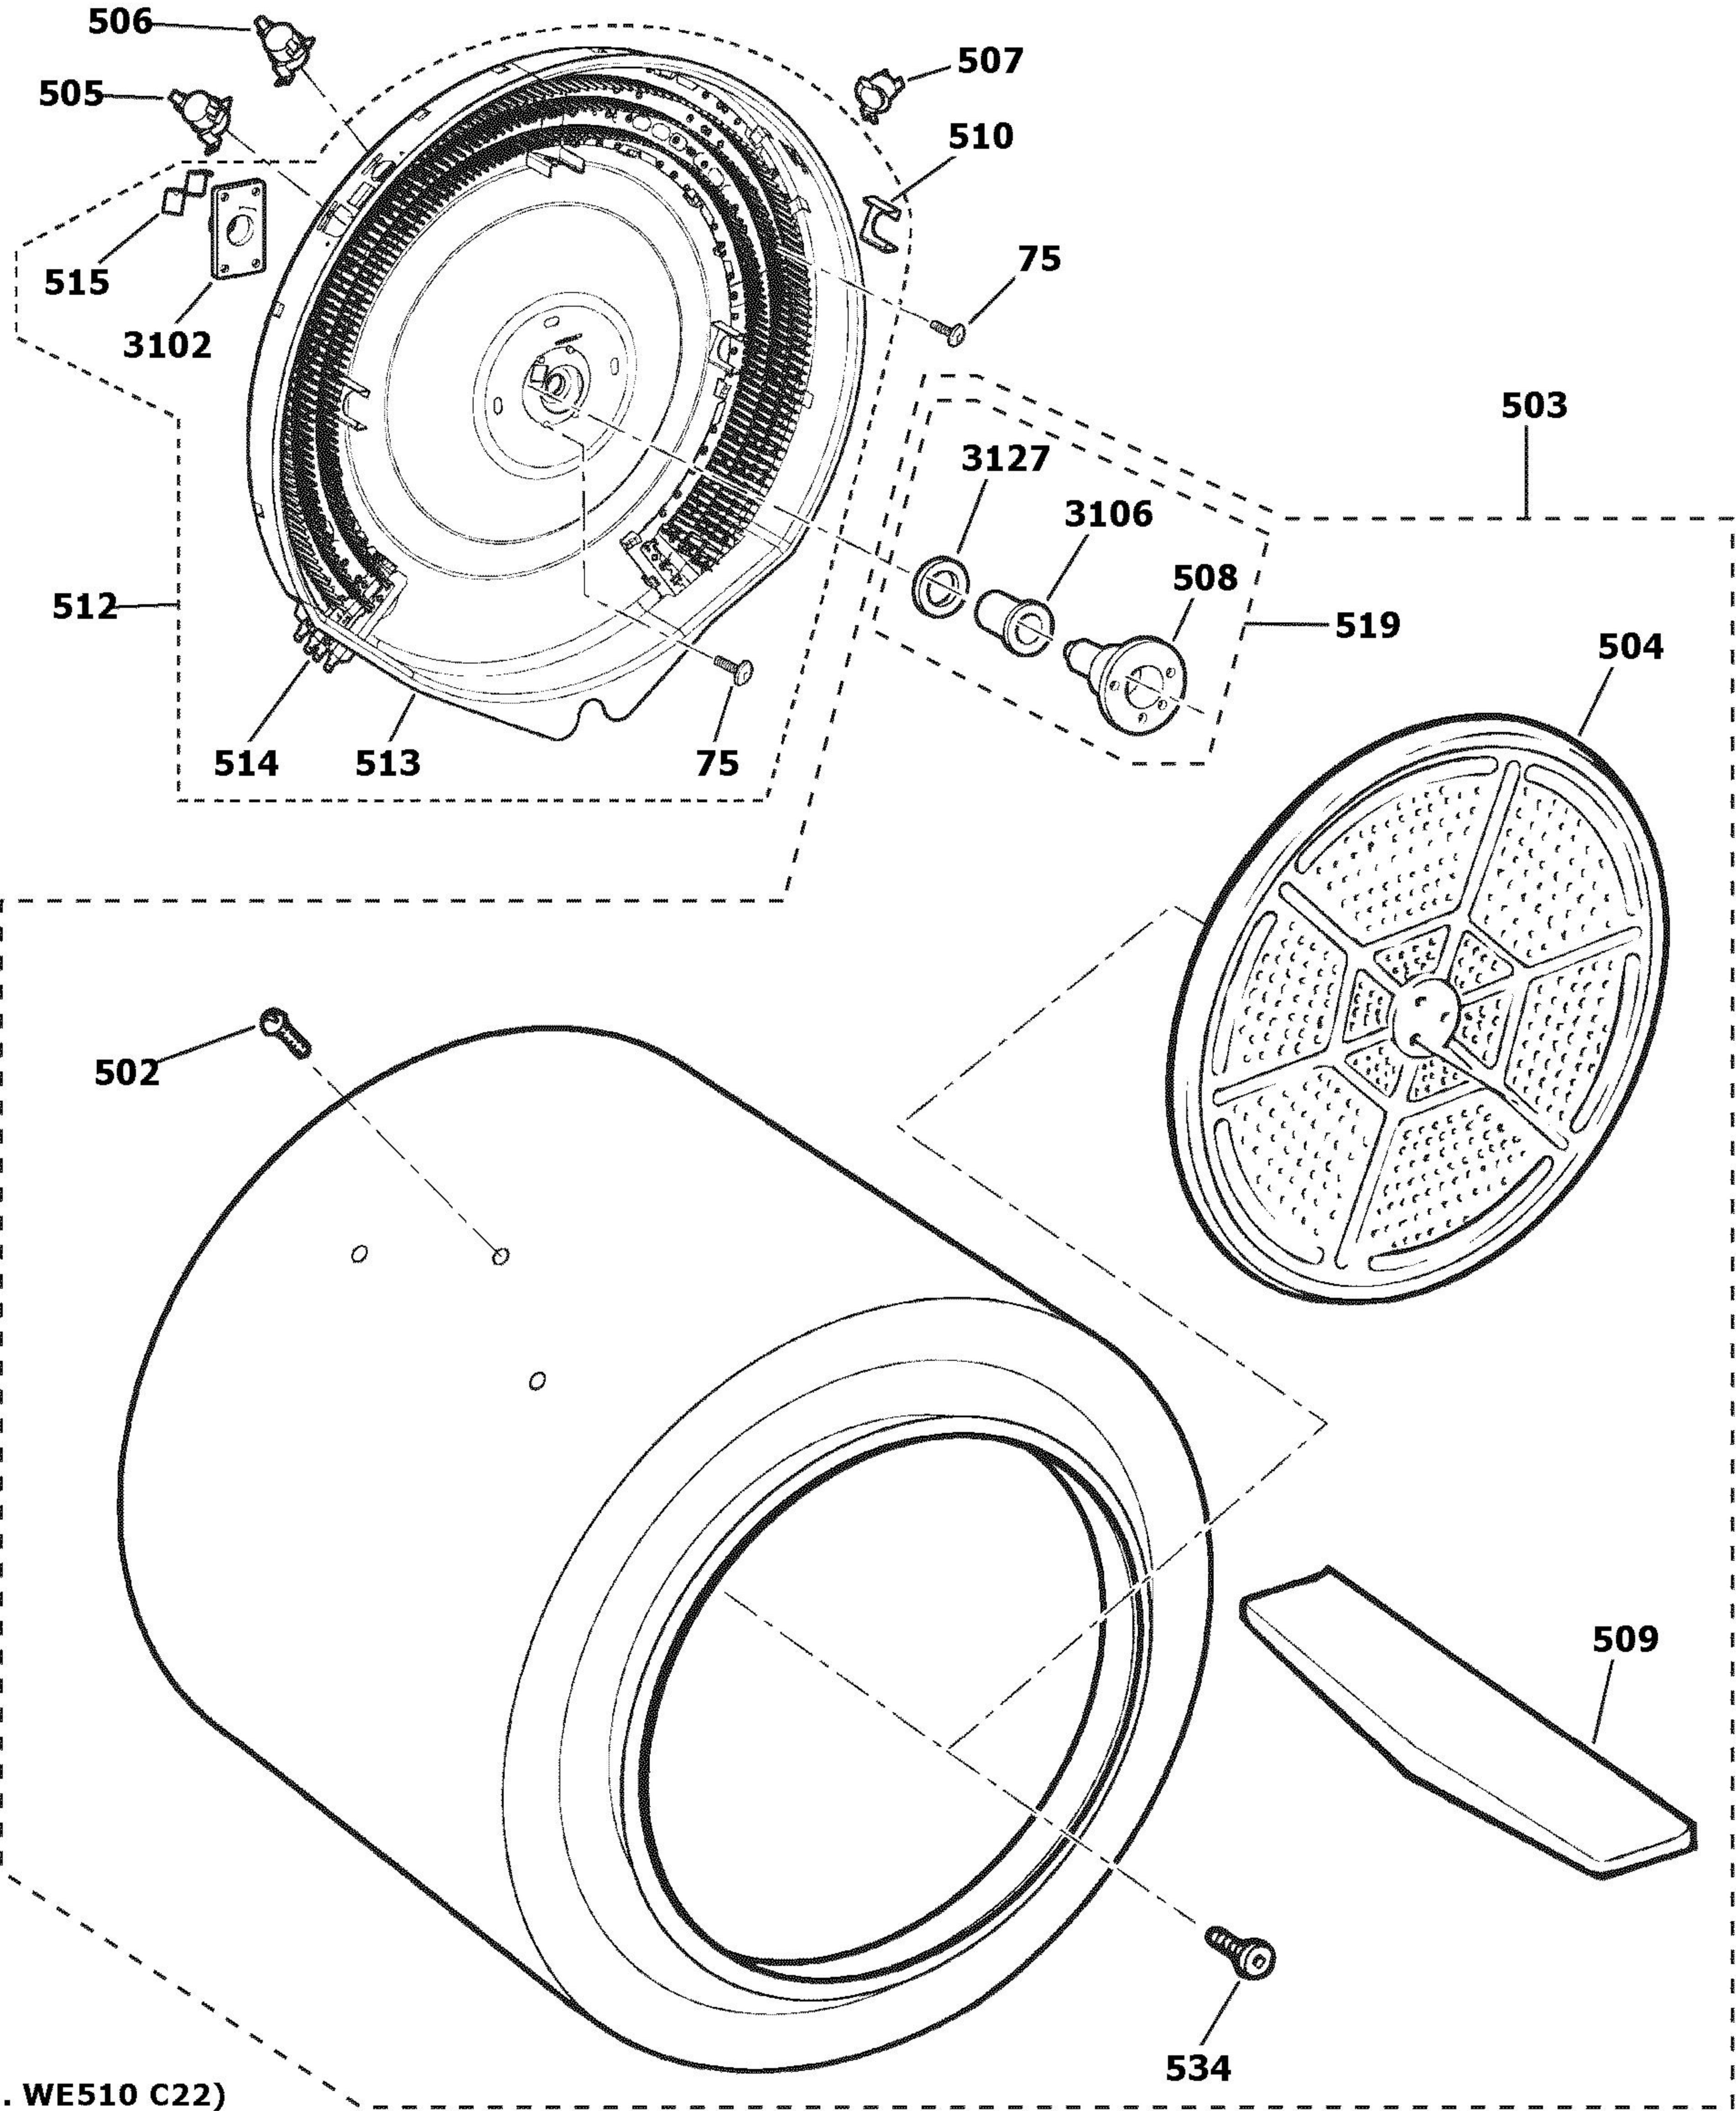

----- Manual continues below part list -----

Available Replacement Parts for GE GTD42EASJ2WW

WE1M462	DRYER DRUM SLEEVE
WE4M325	TERM BLK & GRND STRAP
WE1M1007	COVER FUSE TERMINAL
WE01X24546	TRAP DUCT SLIDES
WE01X24552	Knob Main Asm
WE04X24550	Timer

(ART NO. WE634 C54)

(ART NO. WE674 C56)

(ART NO. WE596 C4)

(ART NO. WE510 C22)