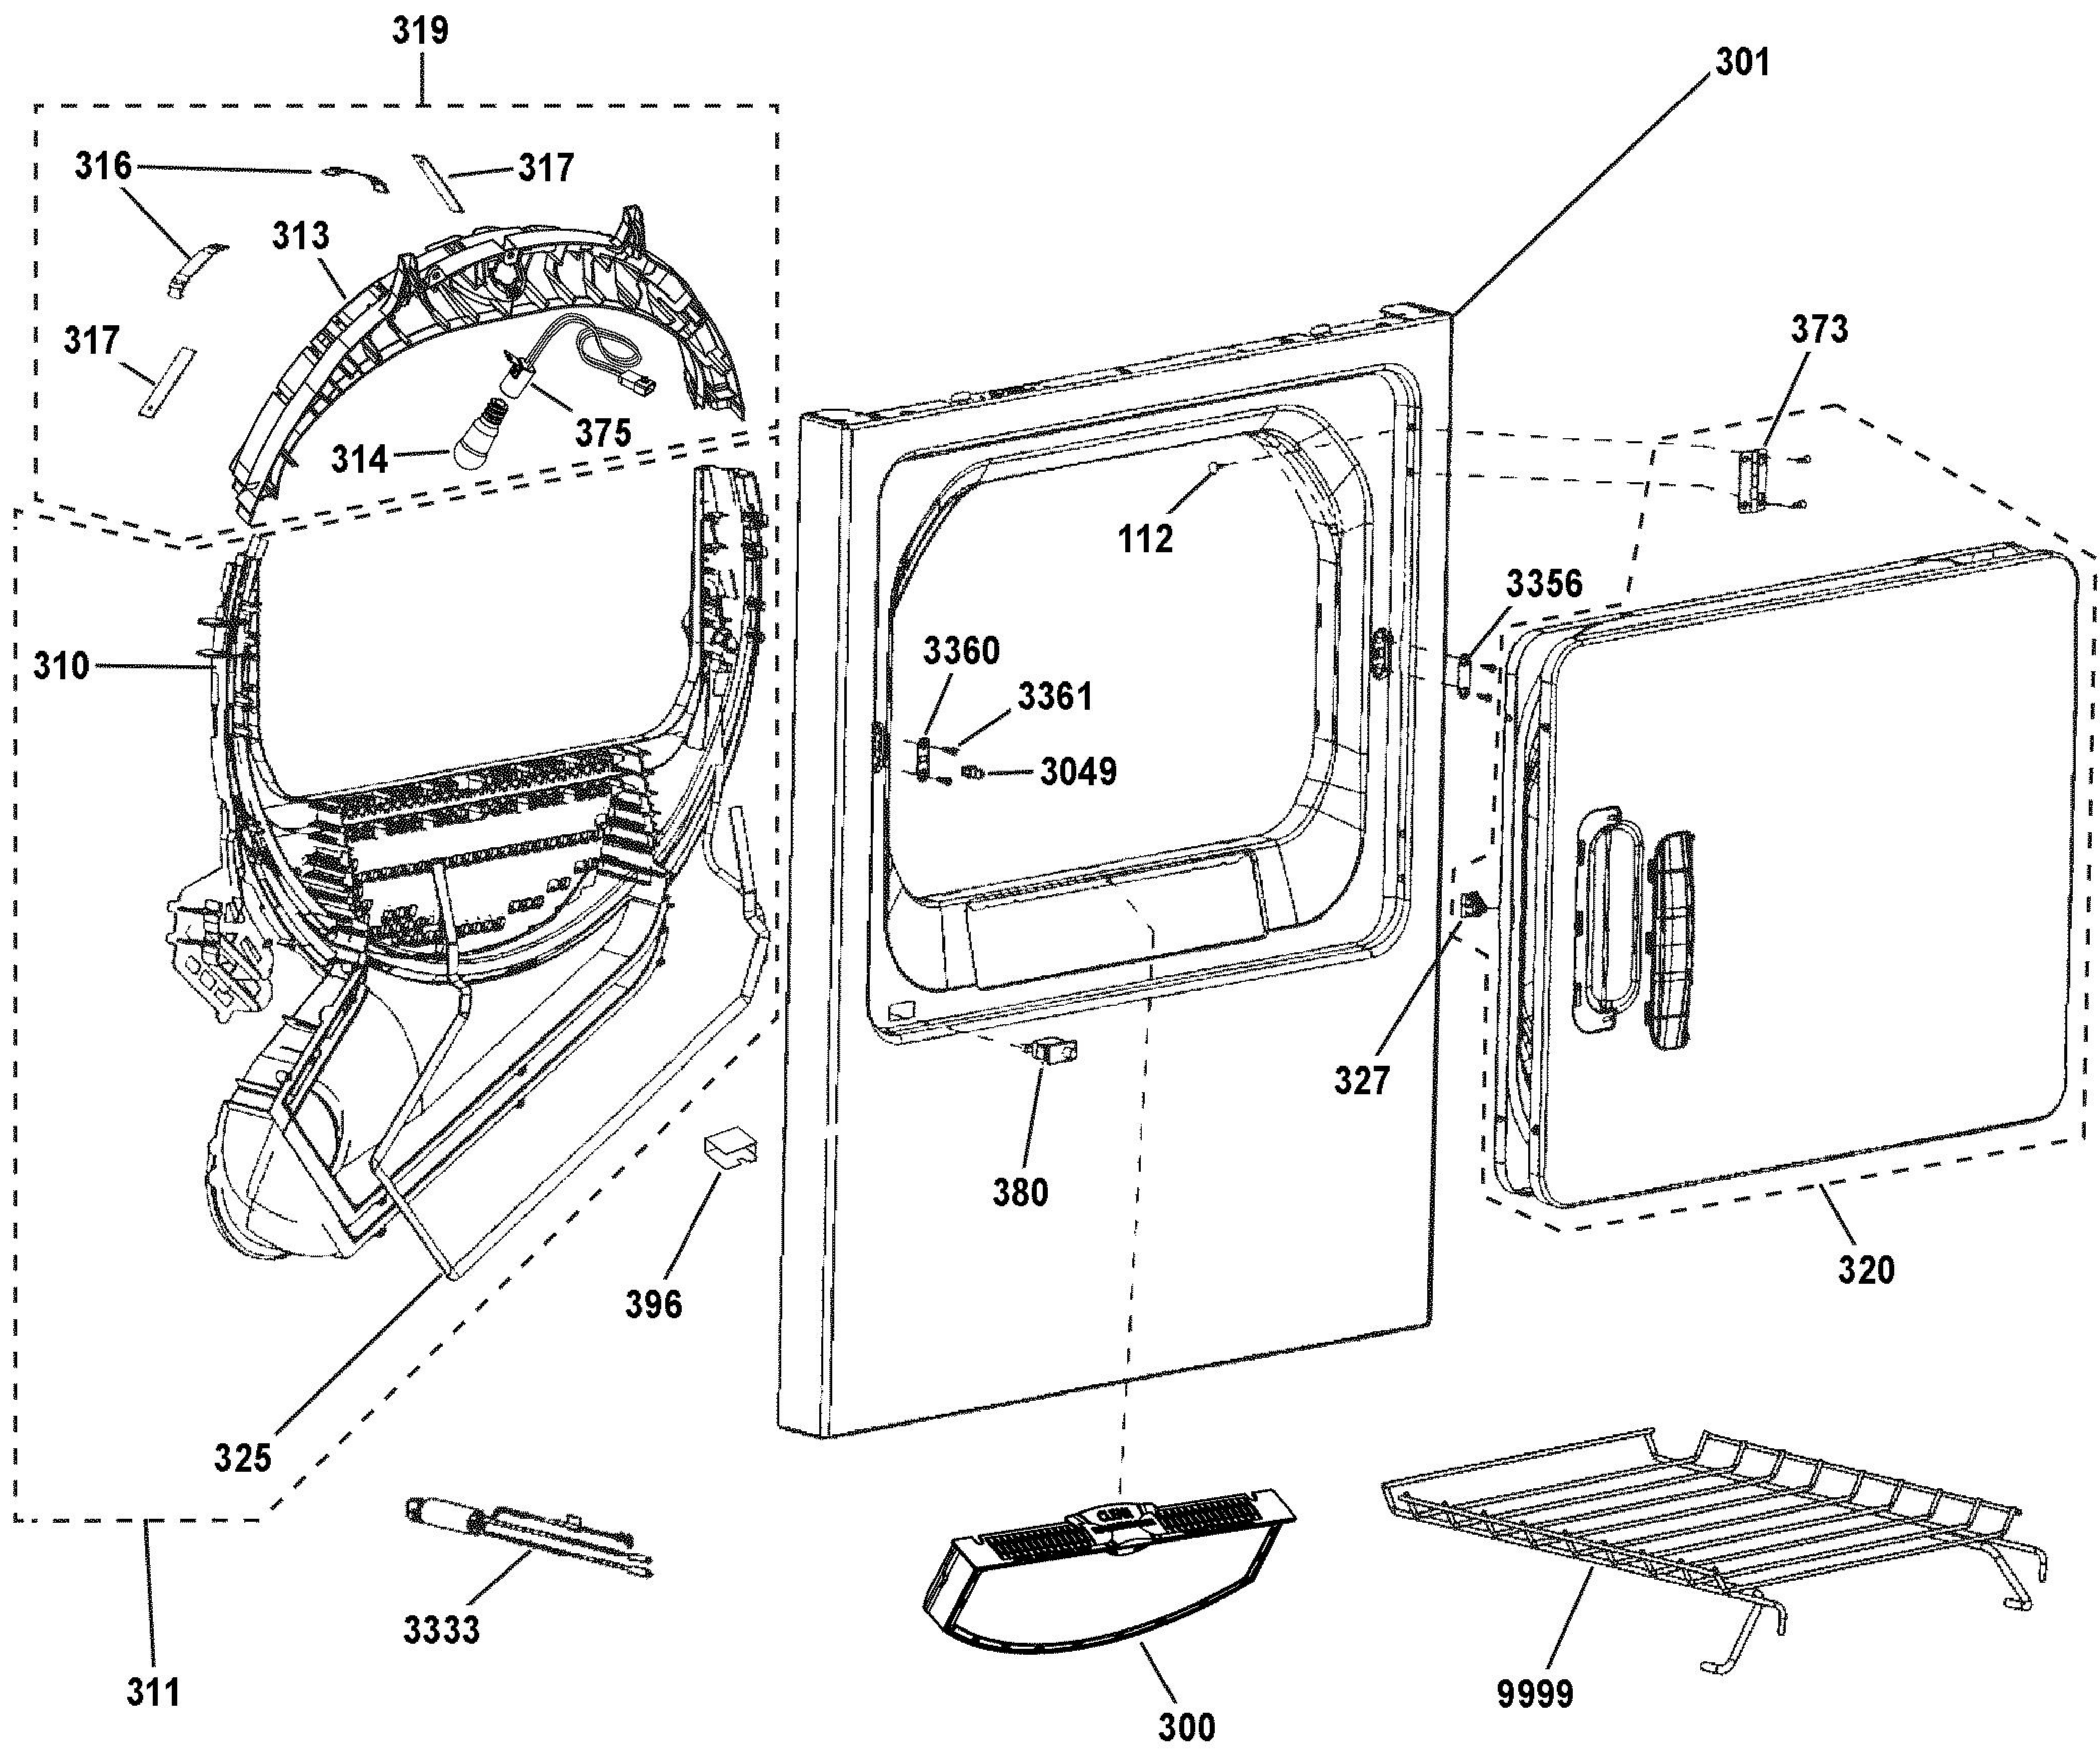

(ART NO. WE674 C56)