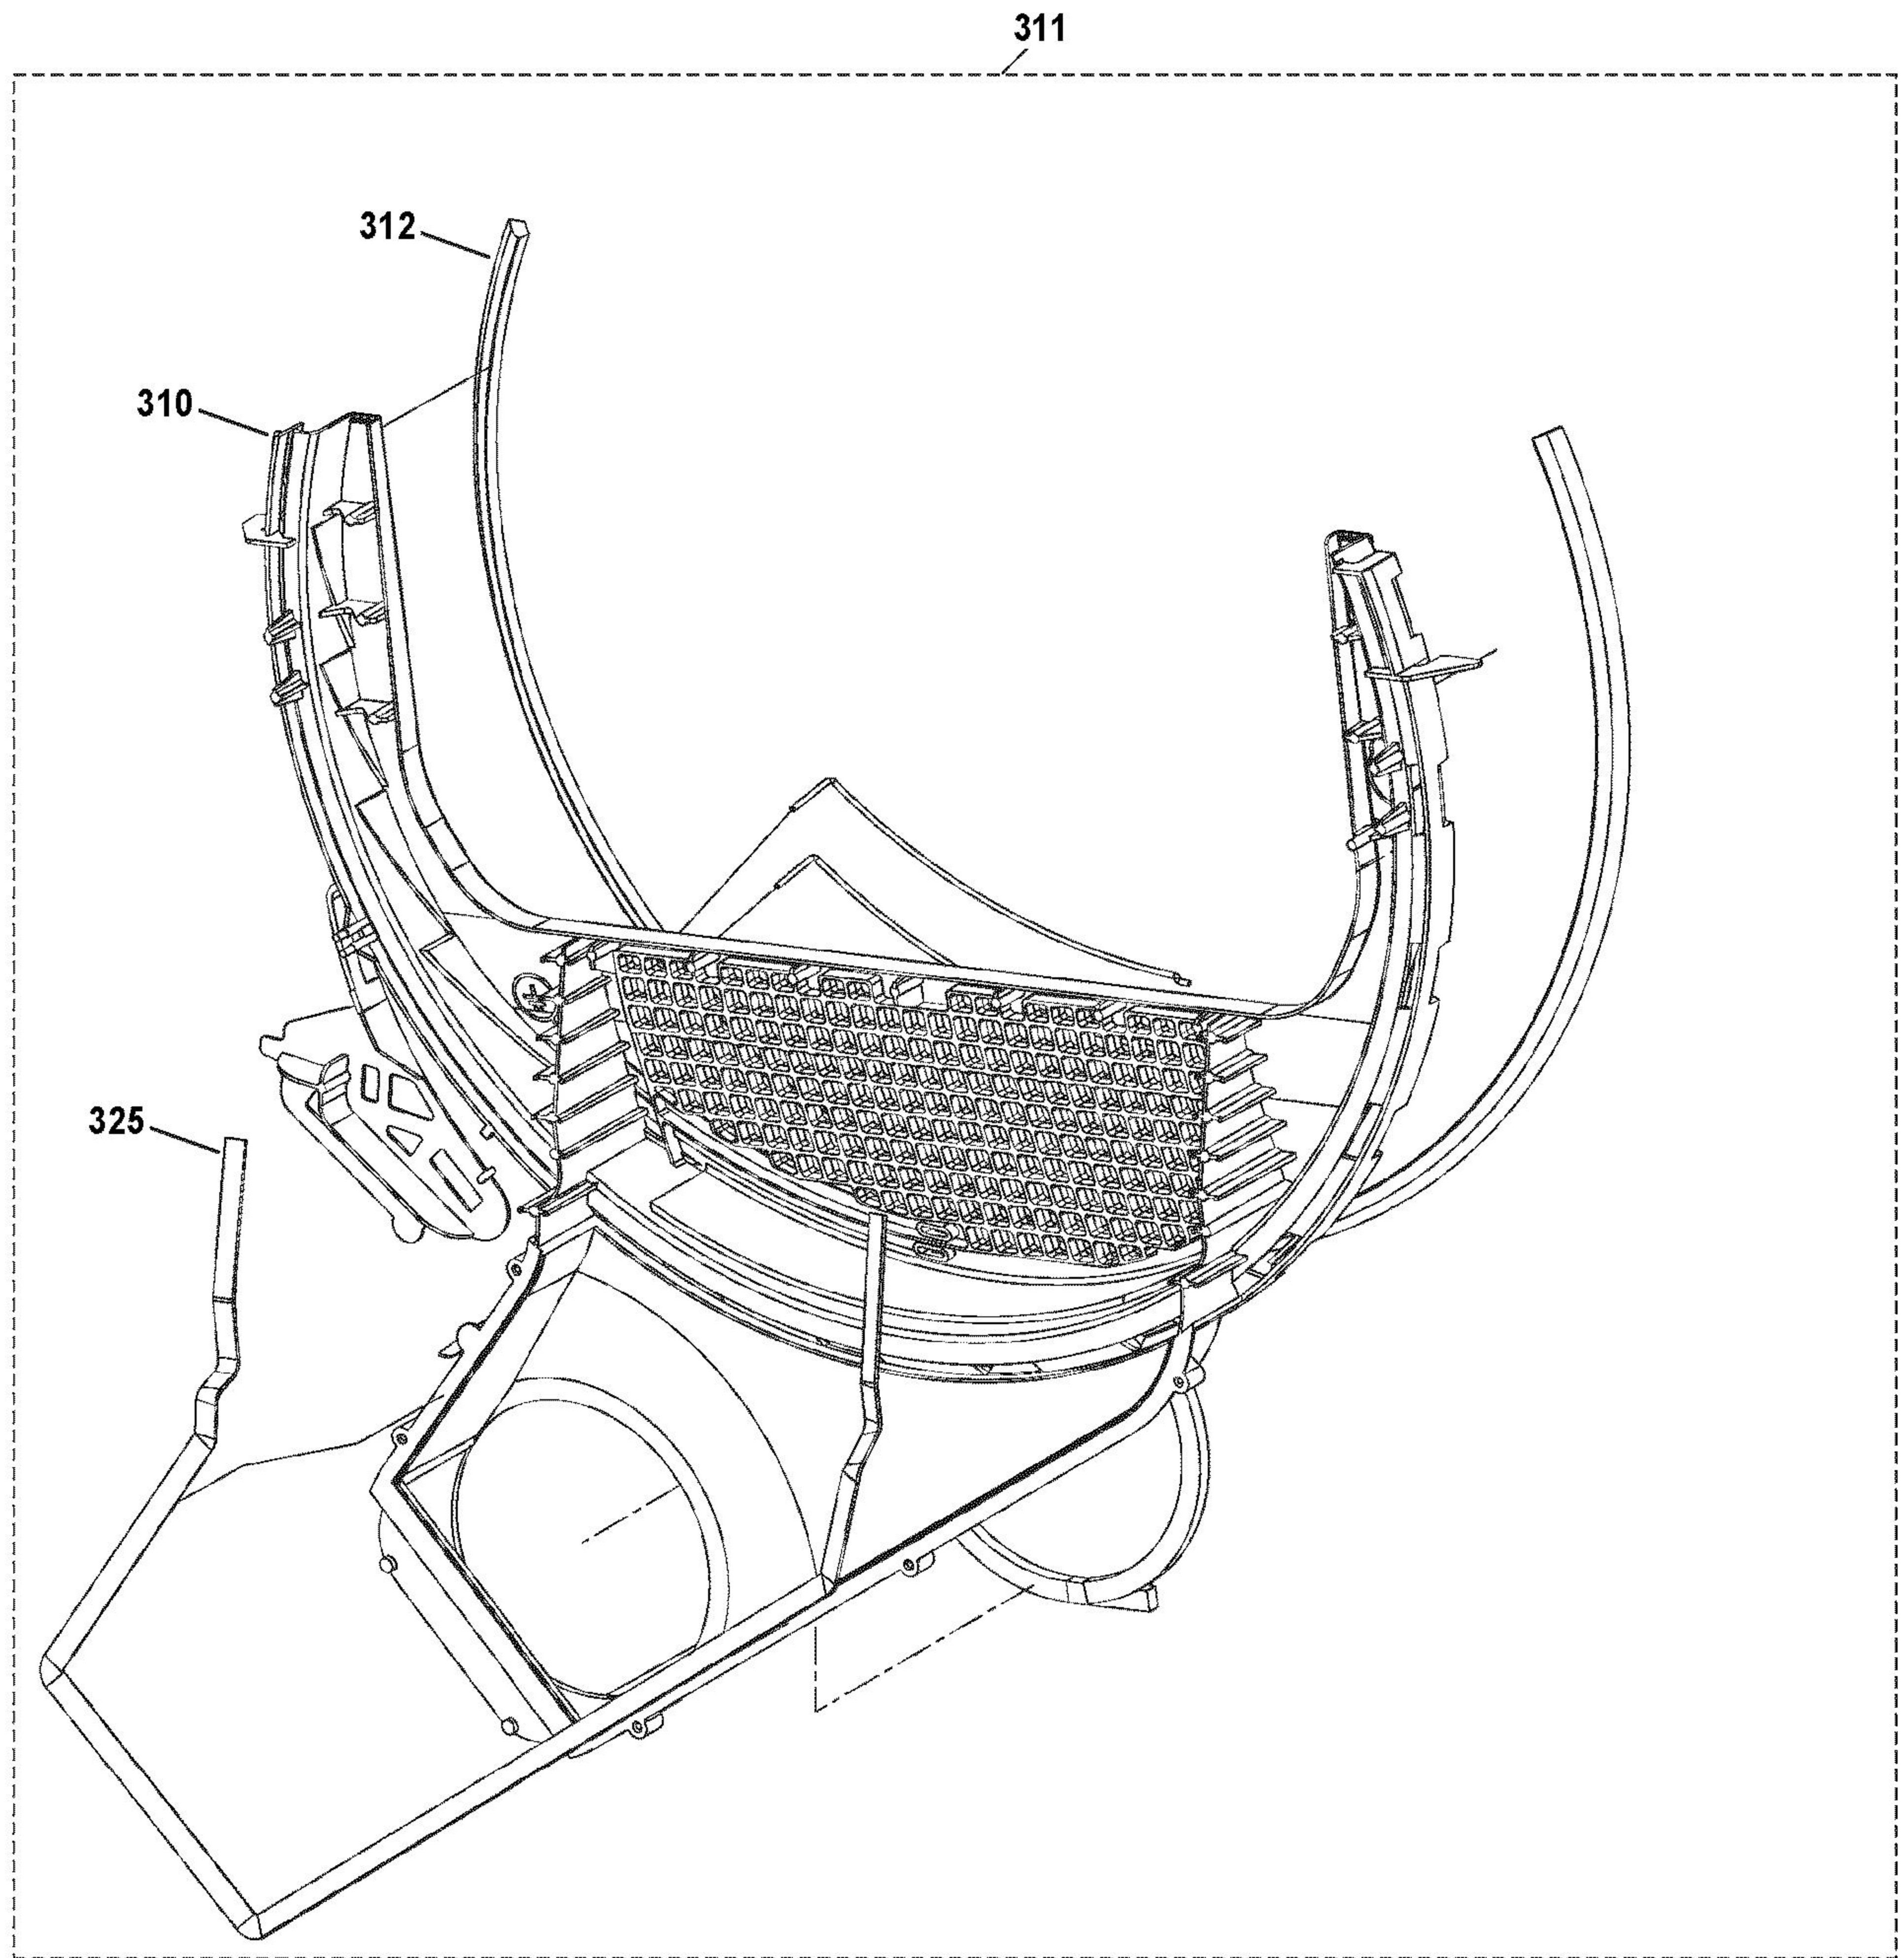

(ART NO. WE596 C4)