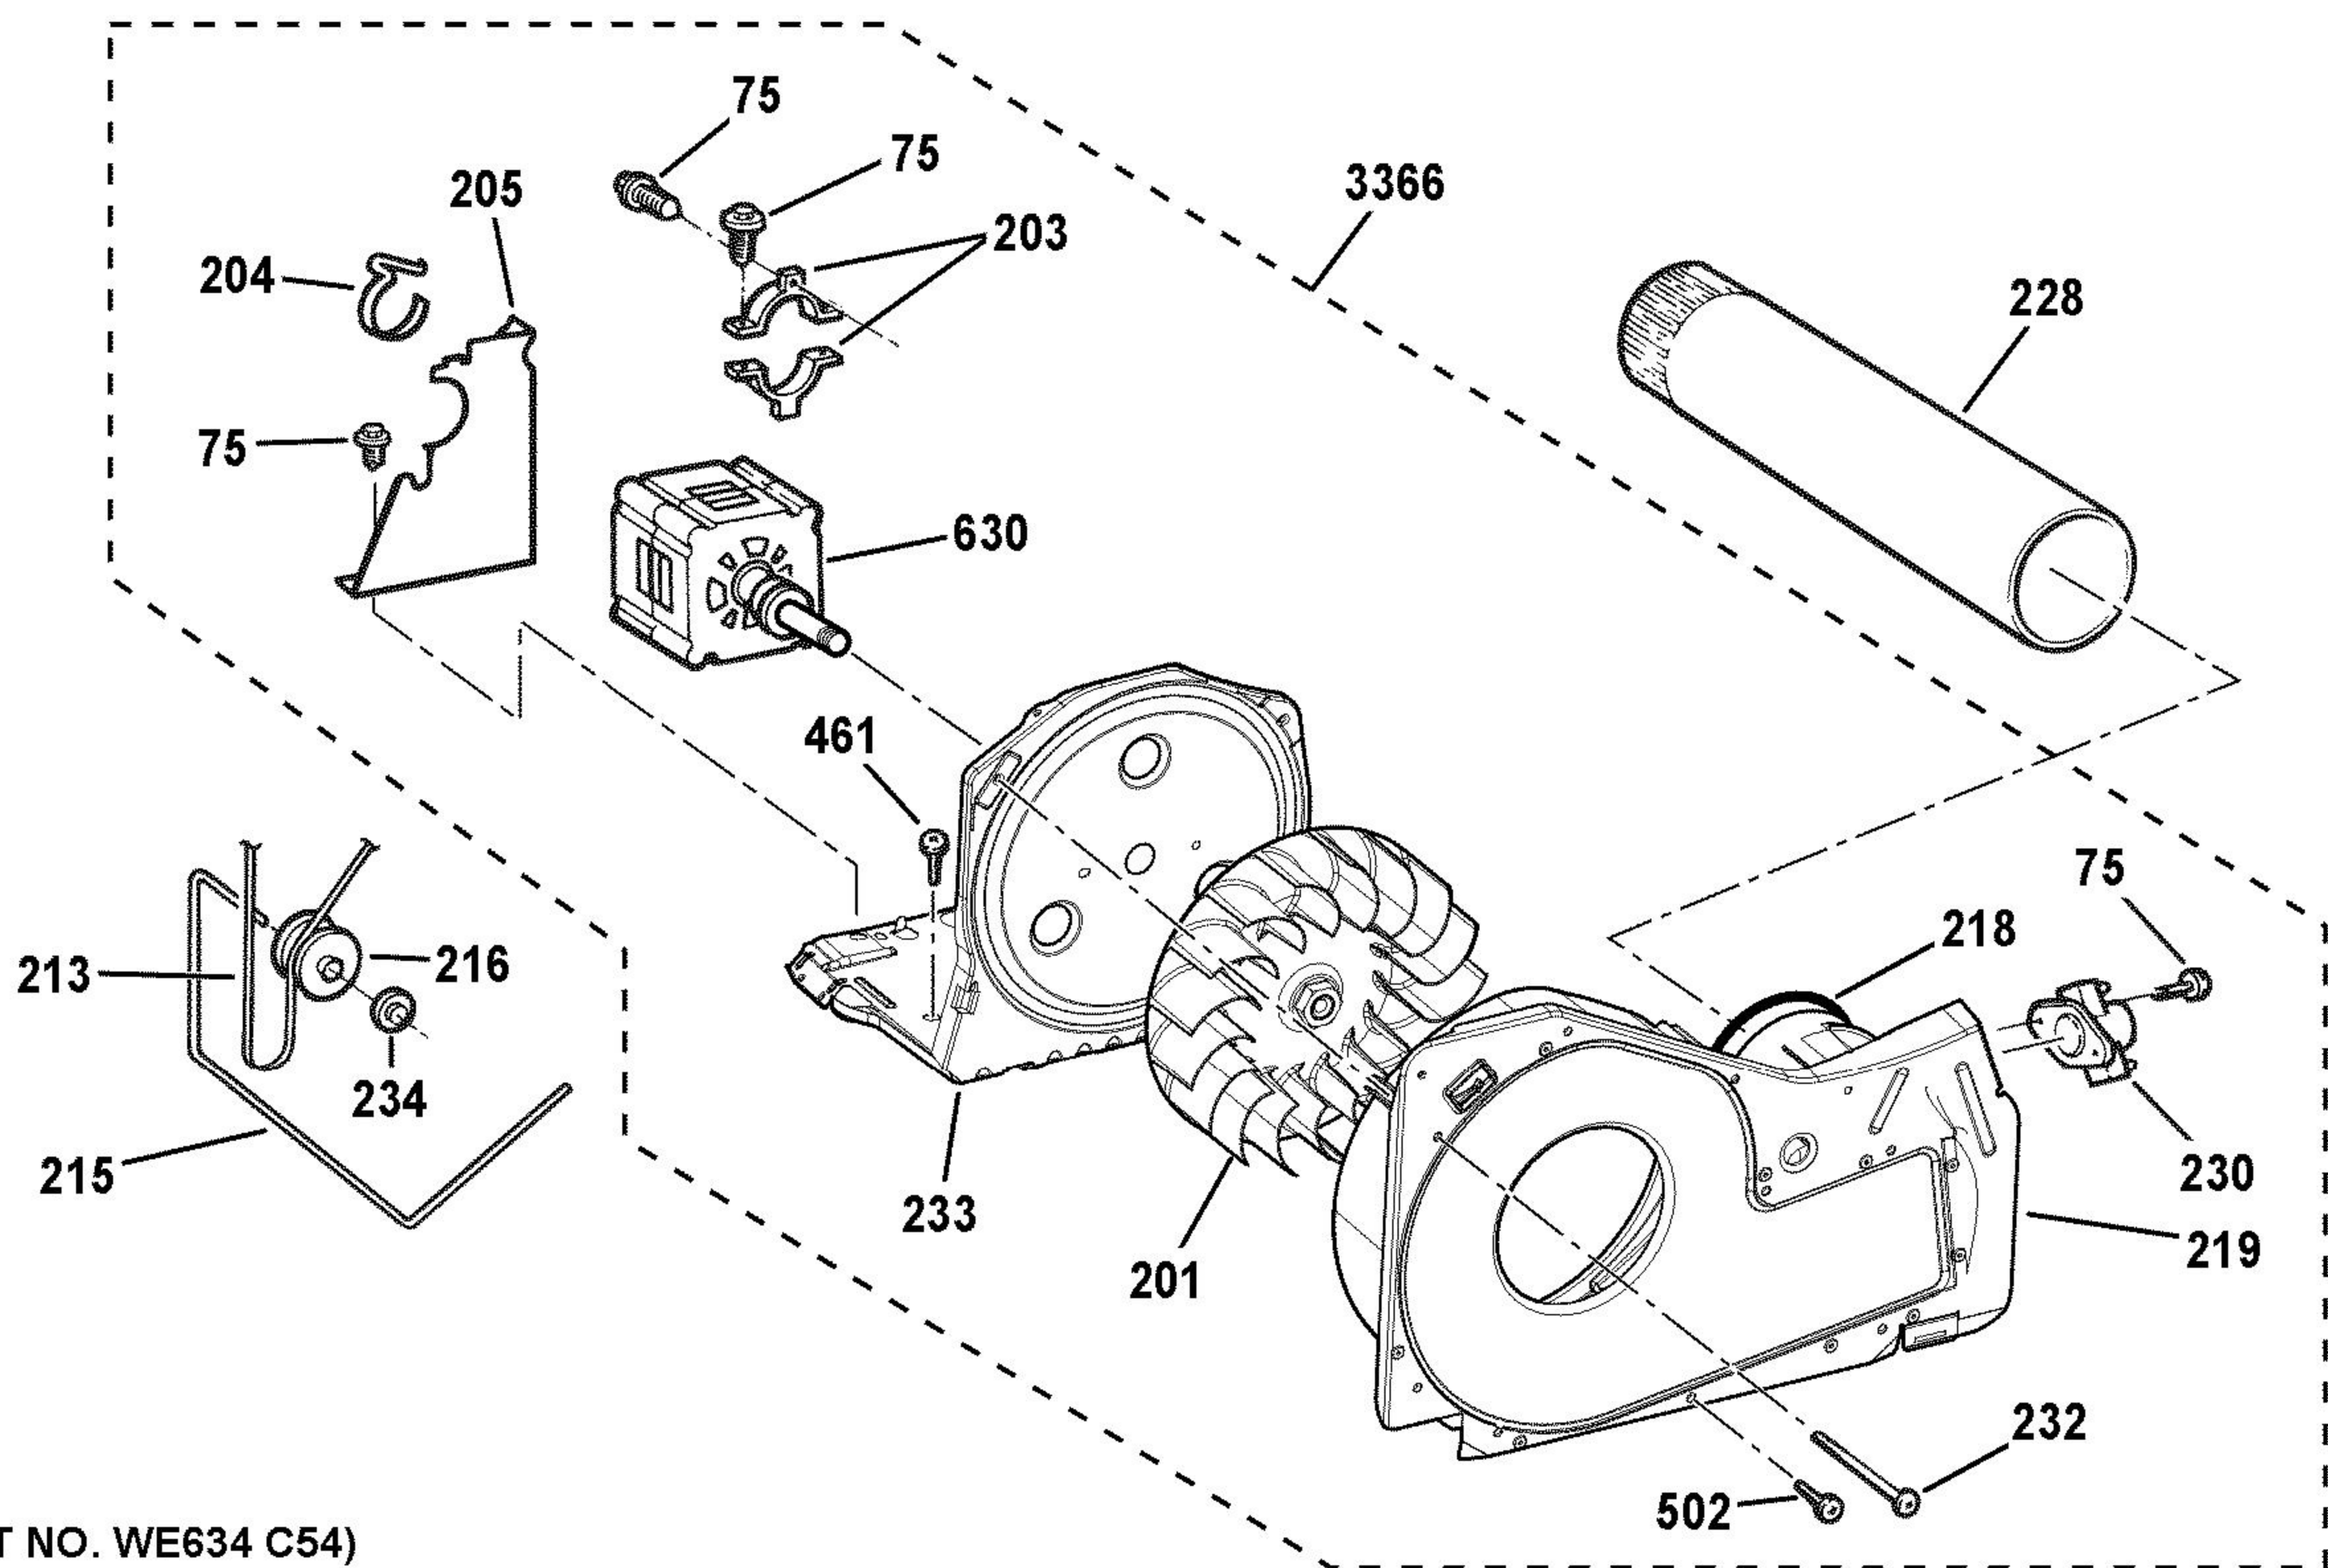

This Owner's Manual is provided and hosted by [Appliance Factory Parts](#).

GE GTD42EASJ2WW Owner's Manual

[Shop genuine replacement parts for GE
GTD42EASJ2WW](#)

[Find Your GE Dryer Parts - Select From 3391 Models](#)

----- Manual continues below part list -----

Available Replacement Parts for GE GTD42EASJ2WW

WE1M462	DRYER DRUM SLEEVE
WE4M325	TERM BLK & GRND STRAP
WE1M1007	COVER FUSE TERMINAL
WE01X24546	TRAP DUCT SLIDES
WE01X24552	Knob Main Asm
WE04X24550	Timer

(ART NO. WE634 C54)

(ART NO. WE674 C56)

(ART NO. WE596 C4)

(ART NO. WE510 C22)