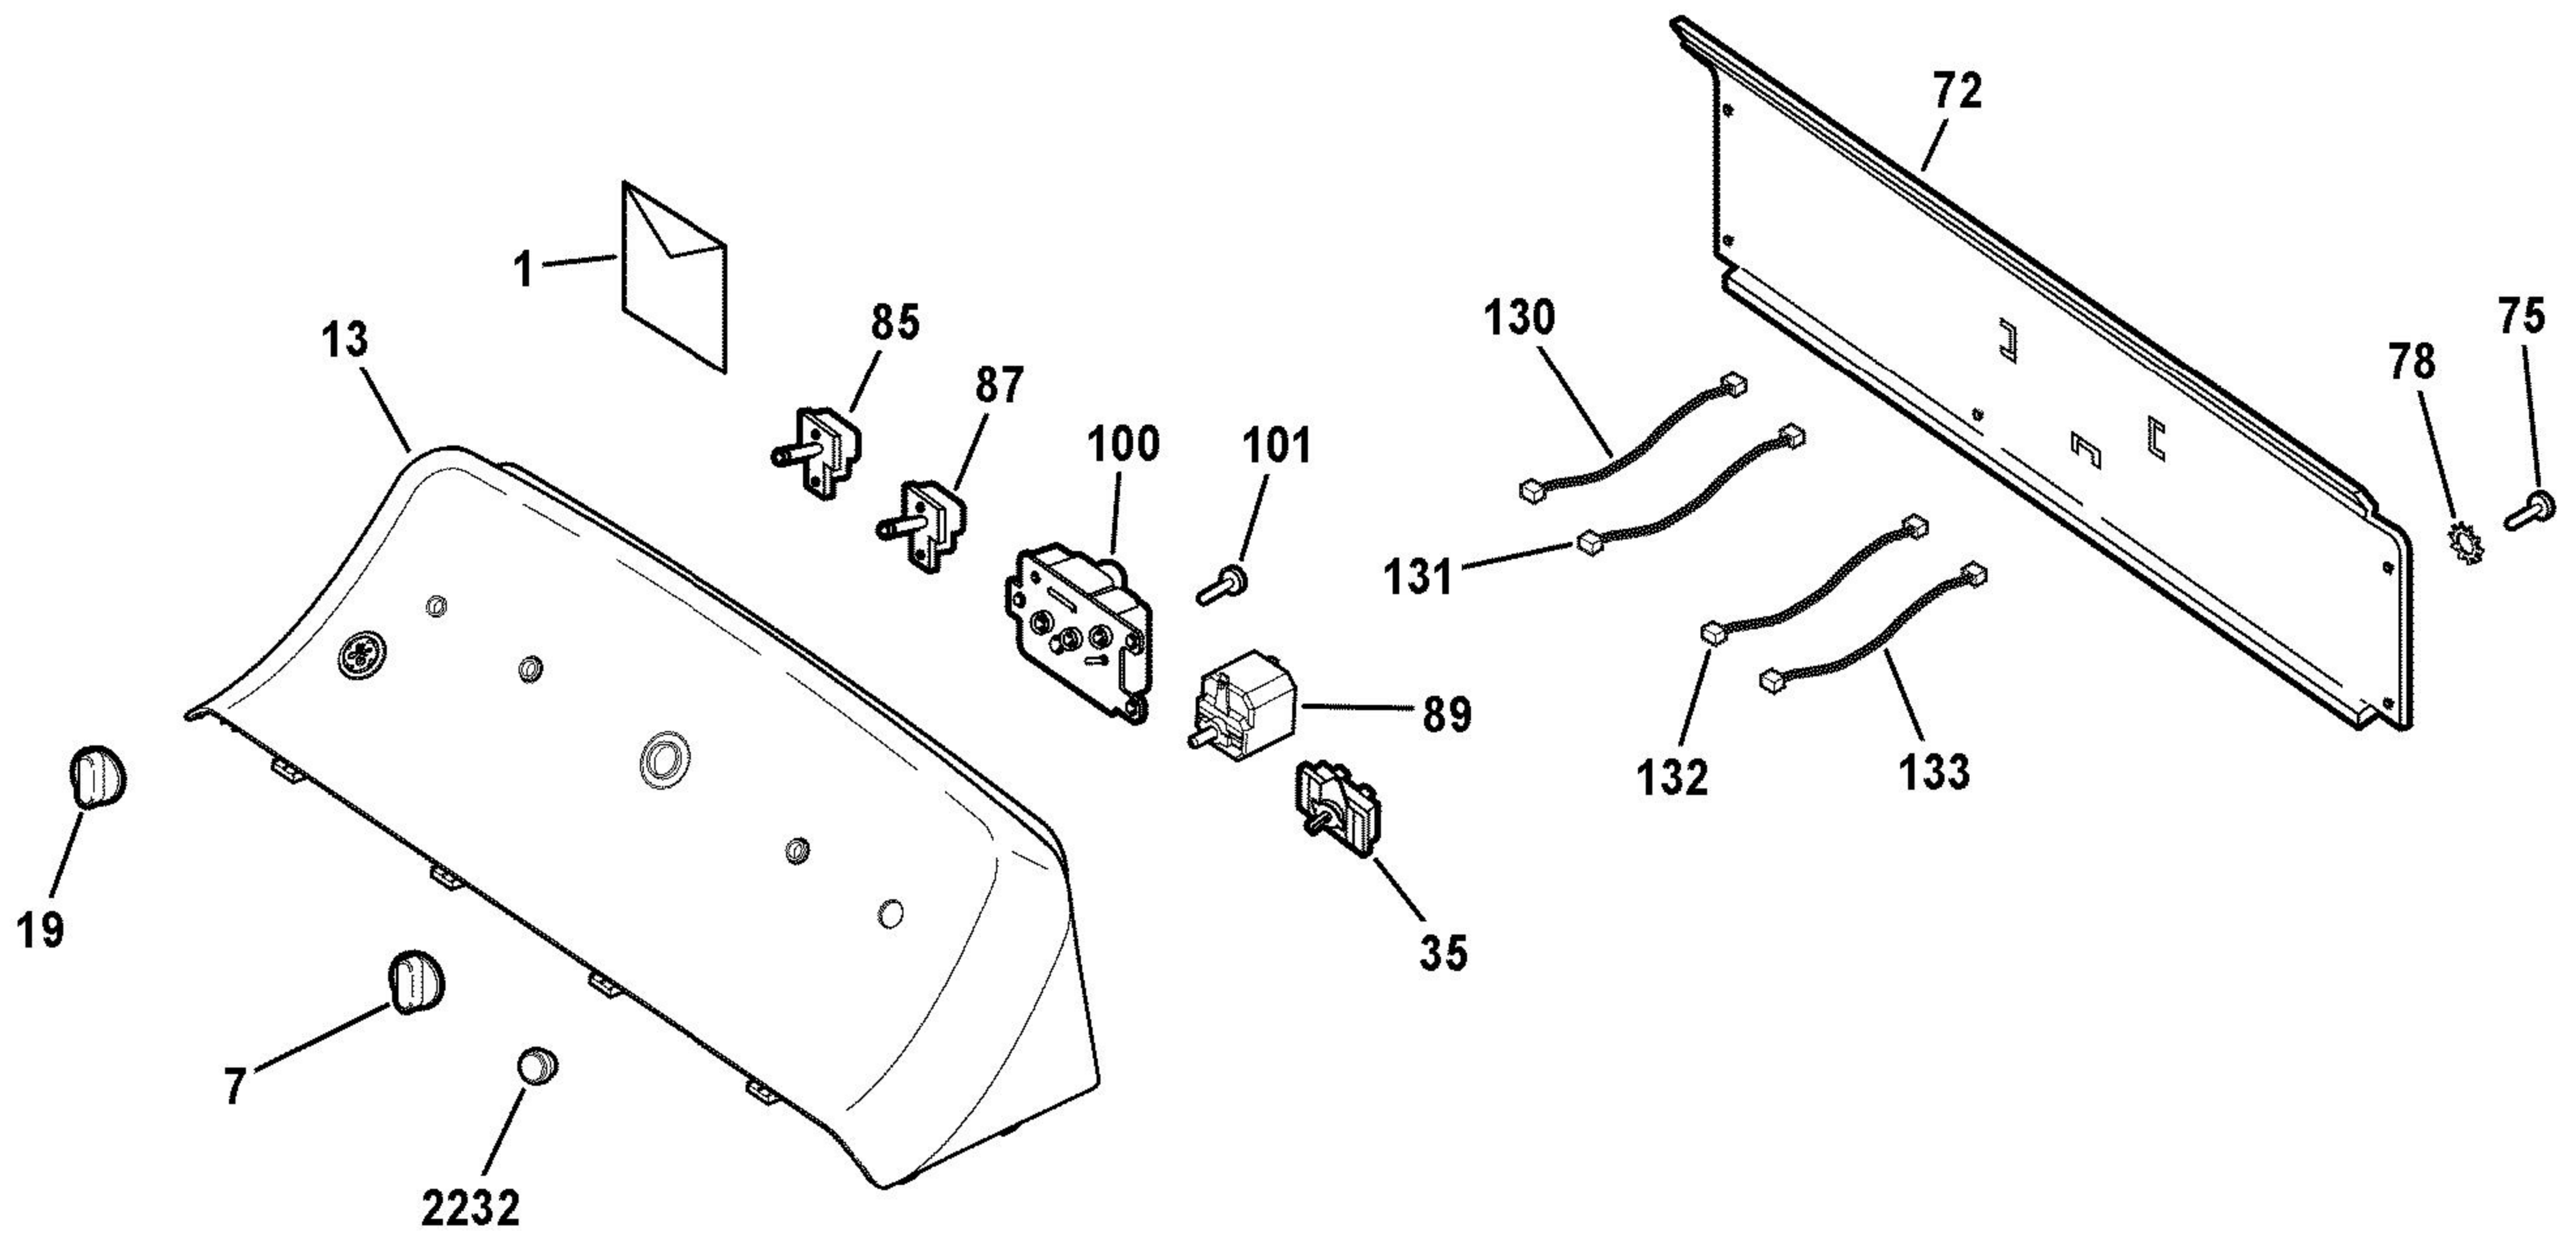

This Owner's Manual is provided and hosted by [Appliance Factory Parts](#).

GE GTD42EASJ2WW Owner's Manual

[Shop genuine replacement parts for GE
GTD42EASJ2WW](#)

[Find Your GE Dryer Parts - Select From 3391 Models](#)

----- Manual continues below part list -----

Available Replacement Parts for GE GTD42EASJ2WW

WE1M462	DRYER DRUM SLEEVE
WE4M325	TERM BLK & GRND STRAP
WE1M1007	COVER FUSE TERMINAL
WE01X24546	TRAP DUCT SLIDES
WE01X24552	Knob Main Asm
WE04X24550	Timer