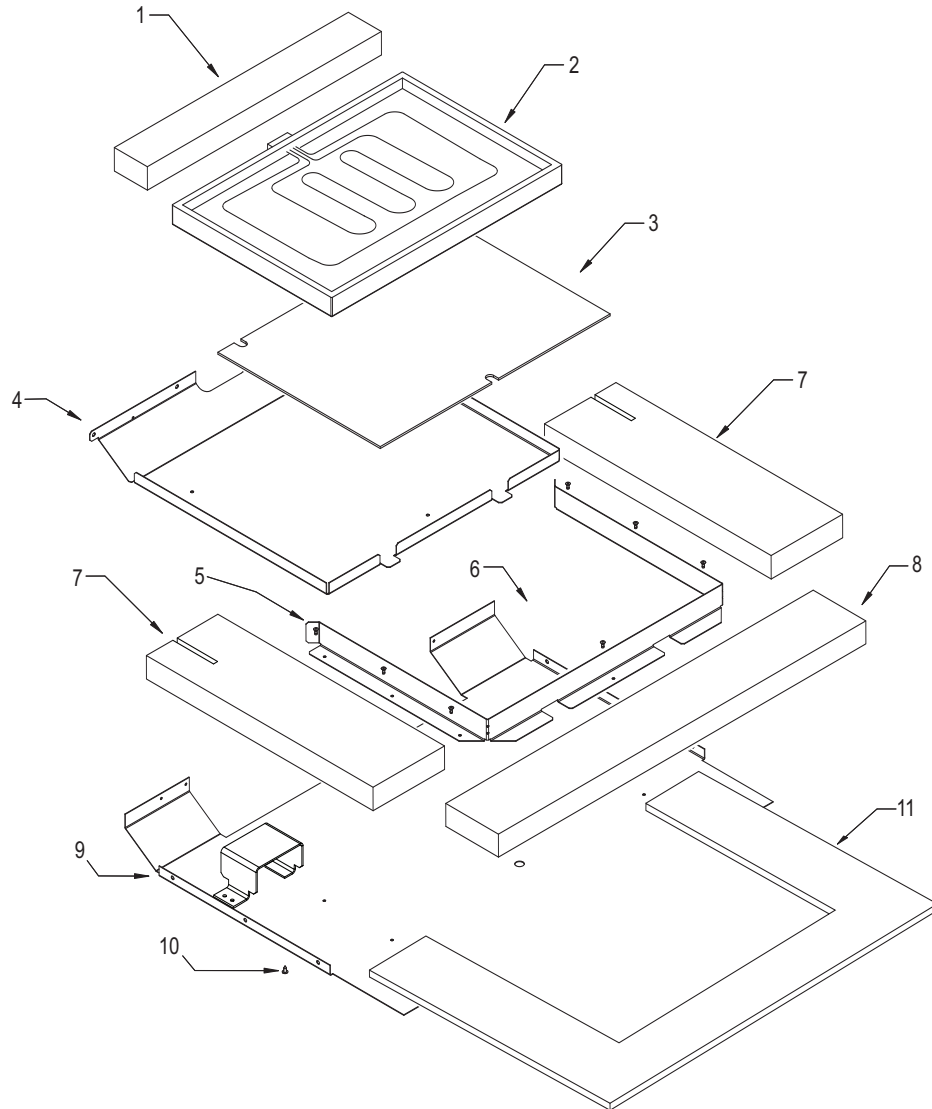

**Bake Pan Assembly Exploded View  
Single and Double Oven**

**30" Bake Pan Parts List  
Single and Double Oven**

<u>Ref #</u>	<u>Part #</u>	<u>Description</u>
1	806598	Insulation, Bake Element , Behind
2	800360	Element, Bake
3	806597	Insulation, Bake Element, Under
4	800359	Pan, Bake Element
5	800358	Bracket, Bake Element
6	801542	Screw, 8-18x3/8"
7	806604	Insulation, Base, Sides
8	806634	Insulation, Base, Rear
9	807671	Enclosure, Bottom, 30"
10	801553	Screw, 6-20x3/8"
11	808038	Insulation, Cavity Btm, Thin, 30"

**36" Bake Pan Parts List  
Single Oven**

<u>Ref #</u>	<u>Part #</u>	<u>Description</u>
1	806598	Insulation, Bake Element , Behind
2	800360	Element, Bake
3	806597	Insulation, Bake Element, Under
4	800359	Pan, Bake Element
5	800358	Bracket, Bake Element
6	801542	Screw, 8-18x3/8"
7	806620	Insulation, Base, Sides
8	806621	Insulation, Base, Rear
9	807672	Enclosure, Bottom, 36"
10	801553	Screw, 6-20x3/8"
11	808043	Insulation, Cavity Btm, Thin, 36"