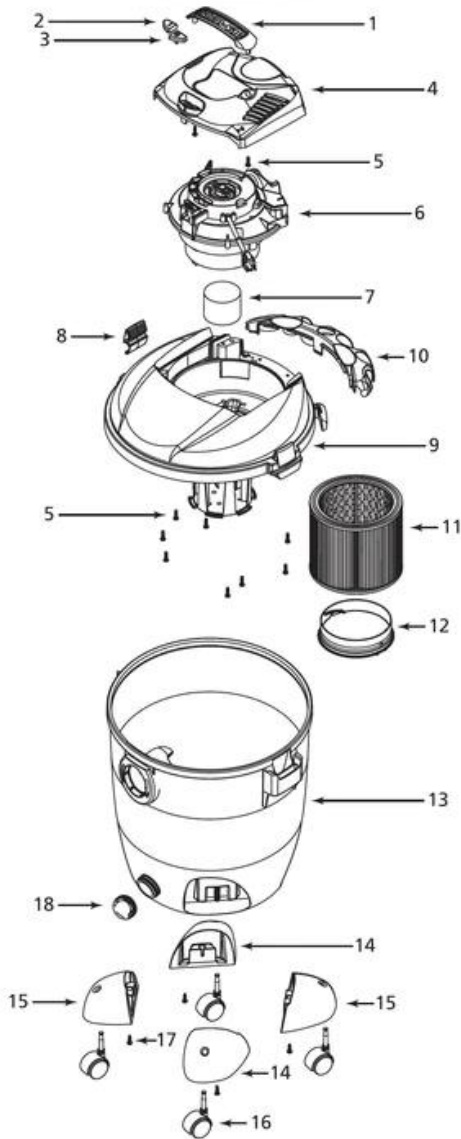

86 Series

Model 86L450

ITEM	DESCRIPTION	PART NO.
1	Handle	3751010
2	Switch Button – I	7414201
3	Switch Button – O	7414211
4	Motor Cover Assembly	1944090
5	Screw 10 x 3/4" Trilobe Twin Lead	1517699
6	Power Unit Assembly	8132997
7	Float	3545000
8	Lid Latch	7444500
9	Lid Cage and Latch Assembly	1944204
10	Tool Holder	8412000
11	Cartridge Filter	90304
12	Filter Retainer	3008000
13	Tank Assembly	1027397
14	Caster Foot A	8568000
15	Caster Foot B	8658010
16	Caster	6774200
17	Screw 10 x 3/4" SL Hex Head	1503999
18	Drain Cover	7446804