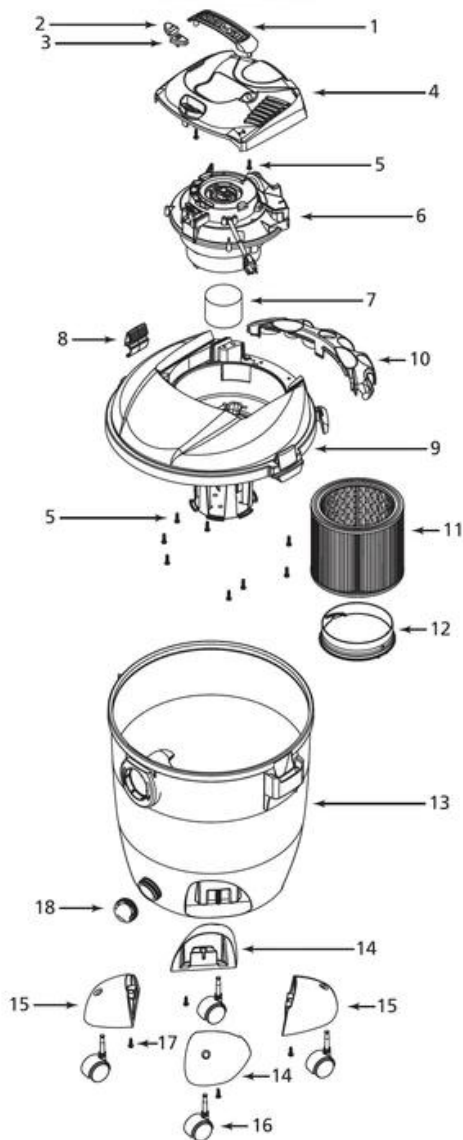

This Owner's Manual is provided and hosted by [Appliance Factory Parts](#).

Shop Vac 86L450 Owner's Manual

[Shop genuine replacement parts for Shop Vac 86L450](#)

[Find Your Shop Vac Vacuum Cleaner Parts - Select From 487 Models](#)

----- Manual continues below -----

86 Series

Model 86L450

ITEM	DESCRIPTION	PART NO.
1	Handle	3751010
2	Switch Button – I	7414201
3	Switch Button – O	7414211
4	Motor Cover Assembly	1944090
5	Screw 10 x ¾" Trilobe Twin Lead	1517699
6	Power Unit Assembly	8132997
7	Float	3545000
8	Lid Latch	7444500
9	Lid Cage and Latch Assembly	1944204
10	Tool Holder	8412000
11	Cartridge Filter	90304
12	Filter Retainer	3008000
13	Tank Assembly	1027397
14	Caster Foot A	8568000
15	Caster Foot B	8658010
16	Caster	6774200
17	Screw 10 x ¾" SL Hex Head	1503999
18	Drain Cover	7446804