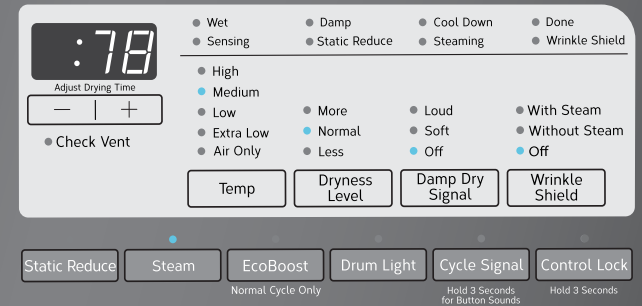

L'aspect peut varier selon le modèle.

Guide de démarrage rapide

Comment utiliser votre sècheuse haute efficacité

1 NETTOYER LE FILTRE À CHARPIE

2 CHARGER LA SÈCHEUSE

3 APPUYER SUR POWER (MISE SOUS TENSION) POUR METTRE LA SÈCHEUSE EN MARCHÉ

4 SÉLECTIONNER LE PROGRAMME SOUHAITÉ POUR LA CHARGE*

5 AJUSTER LES RÉGLAGES DE PROGRAMME SI DÉSIRÉ*

6 SÉLECTIONNER TOUTE OPTION SUPPLÉMENTAIRE*

7 OPTION ECOBOOST™ (PUISSANCE ÉCO)

Activer l'option EcoBoost™ (puissance éco) pour augmenter les économies d'énergie. Cette option diminue légèrement le niveau de chaleur et allonge la durée du programme.

Activer pour réaliser des économies d'énergie optimales. Désactiver pour optimiser la durée des programmes.
L'option EcoBoost™ est seulement disponible pour le cycle NORMAL.
REMARQUE : Les économies d'énergie peuvent varier en fonction des charges.

7 APPUYER SANS RELÂCHER SUR START/PAUSE (DÉMARRER/PAUSE) POUR DÉMARRER LE PROGRAMME

*REMARQUE : Voir le "Guide des programmes" du Guide d'utilisation et d'entretien pour plus d'informations sur les programmes, les réglages et les options. Certains programmes, réglages et options ne sont pas disponibles sur certains modèles. Lire le Guide d'utilisation et d'entretien avant d'utiliser la sècheuse.