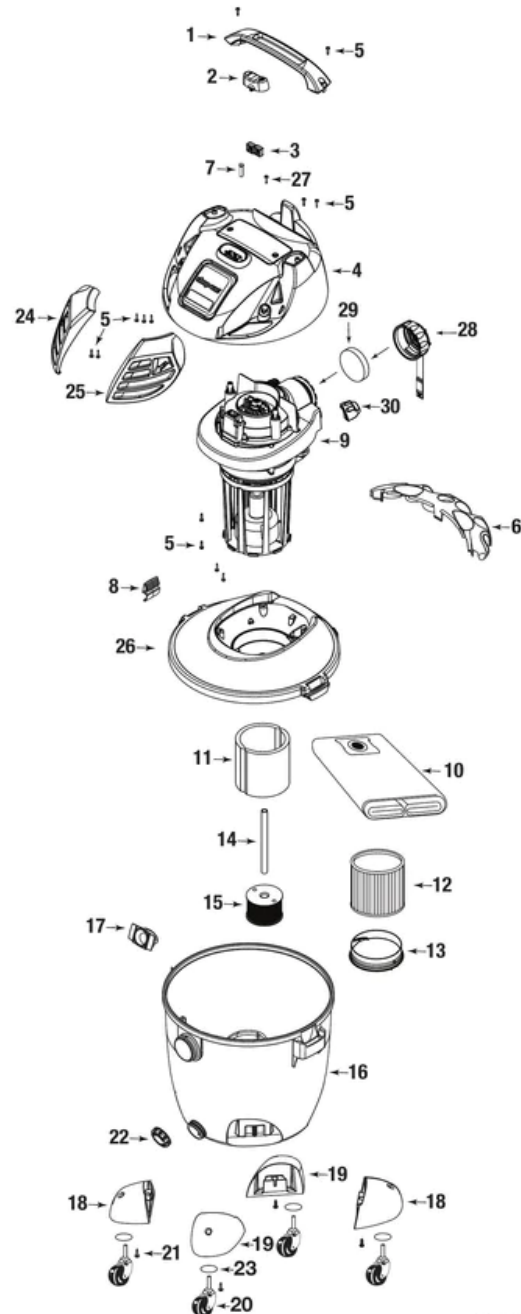

shop.vac®

Mod. SEP16-600C

SEP SERIES

ITEM	DESCRIPTION	PART NO.
1	Handle	3756406
2	Switch Rocker	8230421
3	Switch Extension	7414254
4	Motor Cover Assembly (Includes 5, 24, 25 & 27)	2433590
5	Screw 10 x 3/4" Trilobe Twin Lead	1517699
6	Tool Holder	8412000
7	Switch Actuator	2431215
8	Lid Latch	7444501
9	Power Unit Assembly	8310297
10	Collection Bag	90662
11	Foam Sleeve	90585
12	Cartridge Filter	9034411
13	Filter Retainer	3008000
14	Pickup Tube	2723104
15	Pickup Cage Assembly	7412250
16	Tank Assembly	1944838
17	Inlet Deflector	7413120
18	Caster Foot A	8568006
19	Caster Foot B	8568016
20	Caster	6773900
21	Screw 10 x 3/4" SL Hex Head	1503999
22	Drain Cap	7446803
23	Flat washer	0704399
24	Left Grill	2433536
25	Right Grill	2433526
26	Lid Cage	3188161
27	Screw	2783205
28	Blower Port Cap (Includes 29)	1945188
29	Foam Diffuser	1290530
30	Pump Out Cap	1945023

SV5825411 Rev 08/15