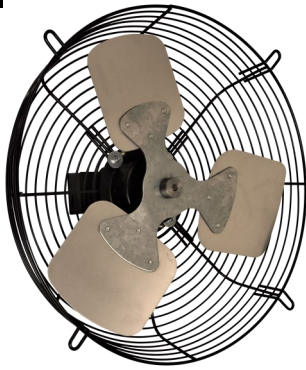

This Owner's Manual is provided and hosted by [Appliance Factory Parts](#).

HESSAIRE 8GFV Owner's Manual

[Shop genuine replacement parts for HESSAIRE 8GFV](#)

[Find Your HESSAIRE Fan Parts - Select From 27 Models](#)

----- Manual continues below -----

SHUTTER MOUNT EXHAUST FANS

Features:

- High efficiency, quiet operating
- Variable speed capable
- Guards feature industrial gray polyester powder coating
- OSHA spacing on guards
- Motor type: TEAO, IP55 rating
- All fans: 115v

Model:	High CFM	Rough-In Opening	Prop Dia.	Prop Type	HP	Ph	Volts	High Amps	Spd	Approx. Area Coverage	Pallet Qty's	Fan Weight
8GFV	300	8.5" X 8.5"	8"	5 wing	1/25	1	115	.6	Variable Capable	150 sq/ft	80	6 lbs
10GFV	650	10.5" X 10.5"	10"	5 wing	1/25	1	115	.6	Variable Capable	200 sq/ft	63	8 lbs
12GFV	900	12.5" X 12.5"	12"	3 wing	1/15	1	115	1.0	Variable Capable	250 sq/ft	45	13 lbs
14GFV	1350	14.5" X 14.5"	14"	5 wing	1/10	1	115	1.0	Variable Capable	325 sq/ft	36	18 lbs
16GFV	1400	16.5" X 16.5"	16"	3 wing	1/10	1	115	1.0	Variable Capable	350 sq/ft	24	21 lbs
18GFV75	1785	18.5" X 18.5"	18"	3 wing	1/10	1	115	1.0	Variable Capable	400 sq/ft	24	21 lbs
20GFV180	3340	20.5" X 20.5"	20"	3 wing	1/4	1	115	2.8	Variable Capable	900 sq/ft	24	27 lbs
24GFV180	4450	24.5" X 24.5"	24"	3 wing	1/3	1	115	3.2	Variable Capable	1300 sq/ft	20	36 lbs
30GFV	5895	30.5" X 30.5"	30"	3 wing	1/3	1	115	3.8	1	1750 sq/ft	5	51 lbs
36GFV	8860	36.5" X 36.5"	36"	3 wing	1/2	1	115	5.6	1	2200 sq/ft	5	65 lbs