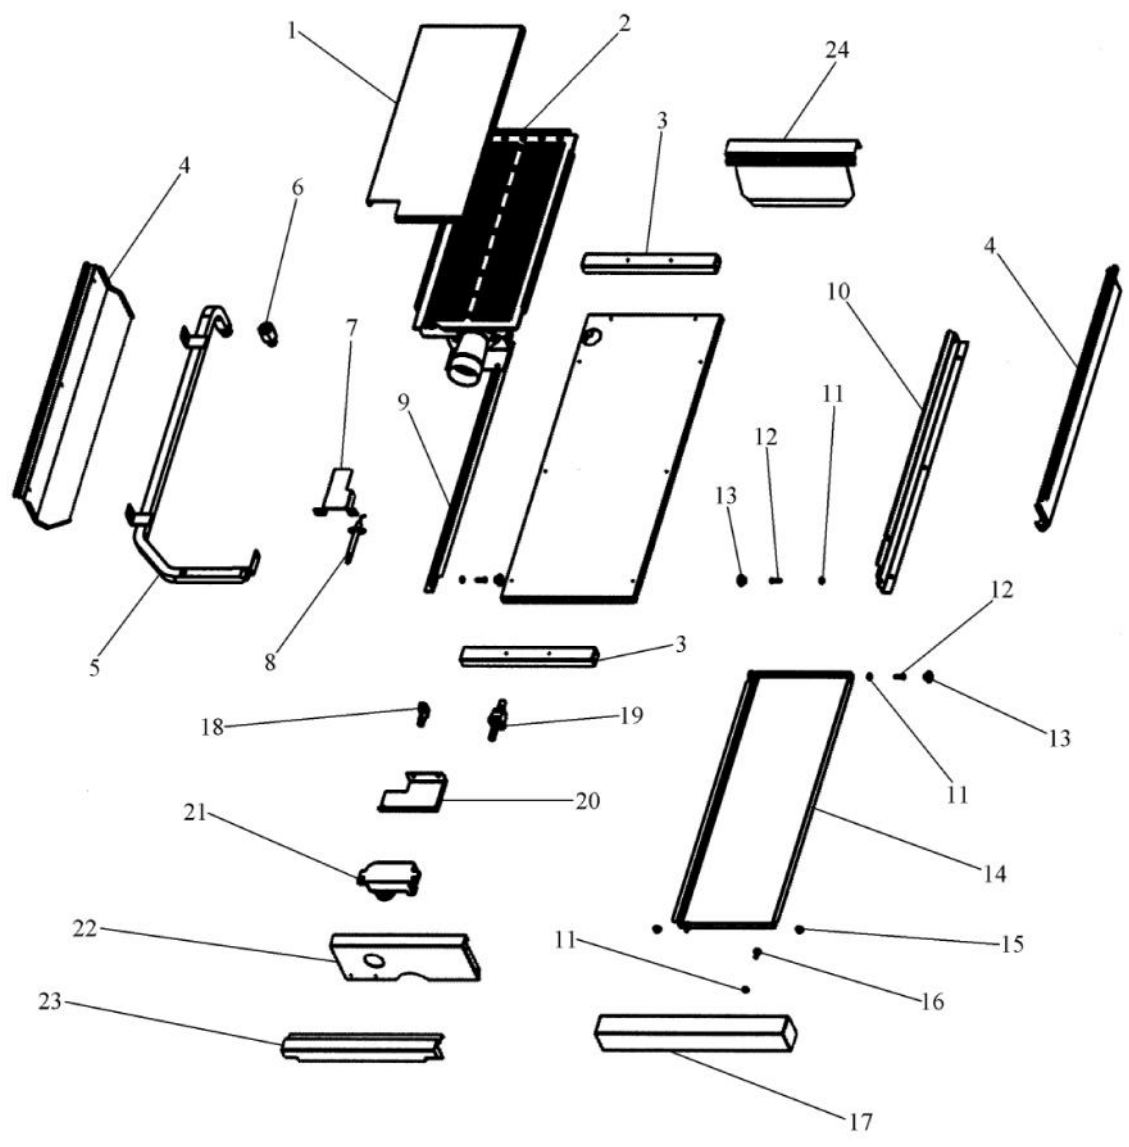

----- Manual continues below -----

Ref #	Part Number	Qty.	Description
1	PE030042		BURNR COVER HANDL.BBQ48/CHNO.P44-1010
2	PD020058		8-32 X 3/8 PAN PH MS SS
3	B20012236		GRATE COVER
4	G32012224		GRATE COVER ASSY, VGIB
5	PA060068		FULL GRATE XSSX
6	B2005339		SIDE BURNER REAR TRIM
7	B2005332		SIDE BURNER BOX BACK PHASE 2
8	B2006306		GRILL BOX SIDE RH NON-ROTIS
9	B2005204		PANEL, GRL, LH
10	B92012241		CONTROL PANEL, VGIB151
11	PD030006		CAPPED WASHER PAL NUT
12	PB010208		BEZEL, CHROME PLATE
	PB010209		BEZEL BRASS
13	PB010163		OVEN LIGHT SWITCH KNOB BK
14	PE010142		3 LOGO XBKXXCHROME
	PE010143		3 LOGO BK/BR
15	PA010140		OUTDOOR IR GRILL KNOB
16	G3005335		LANDING LEDGE ASSY- S/BURNER (PH2)

Ref #	Part Number	Qty.	Description
1	B2008943		GREASE SCREEN
2	G32012223		IR BURNER ASSY, VGIB
3	B20012235		BURNER SUPPORT BRACKET
4	B20012237		GREASE DIVERTER
5	PA050111		MANIFOLD, VGIB
6	PB040167		MALE COUPLER (PHASE 1 GRILL)
7	B2008939		IR SPARK IGNITOR COVER
8	PB040176		IGNITER
9	G3005214		DRIP TRAY SLIDE - LH
10	G3005215		DRIP TRAY SLIDE - RH
11	PD030044		10-24 KEPS NUT SS
12	PD020082		10 X 24 COUNTERSUNK S.S. SCREW
13	PC020025		DRIP TRAY WHEEL
14	B2005336		SIDE BURNER DRIP TRAY
15	PD040004		GROMMET BUMPER
16	PD020056		NO.10-24 X 1/2 PH.TR. M.S. SS
17	B3005337		SIDE BURNER DRIP TRAY HANDLE
18	PE050063		SPARKER SWITCH
19	PA010141		SUB TO 003554-000 - I/R BURNER VALVE (NAT)
20	B20012222		BRACKET, SPARK MODULE
21	PA020036		SPARK MODULE
22	B20012239		GRILL BOX FRONT, IR SB
23	B20012240		FRONT GRATE SUPPORT
24	B20012238		REAR GRATE SUPPORT
No.	G3004936		REGULATOR ASSY - NAT (P1 GRILL)
No.	G3004937		REGULATOR ASSY - L.P. W/HOSE