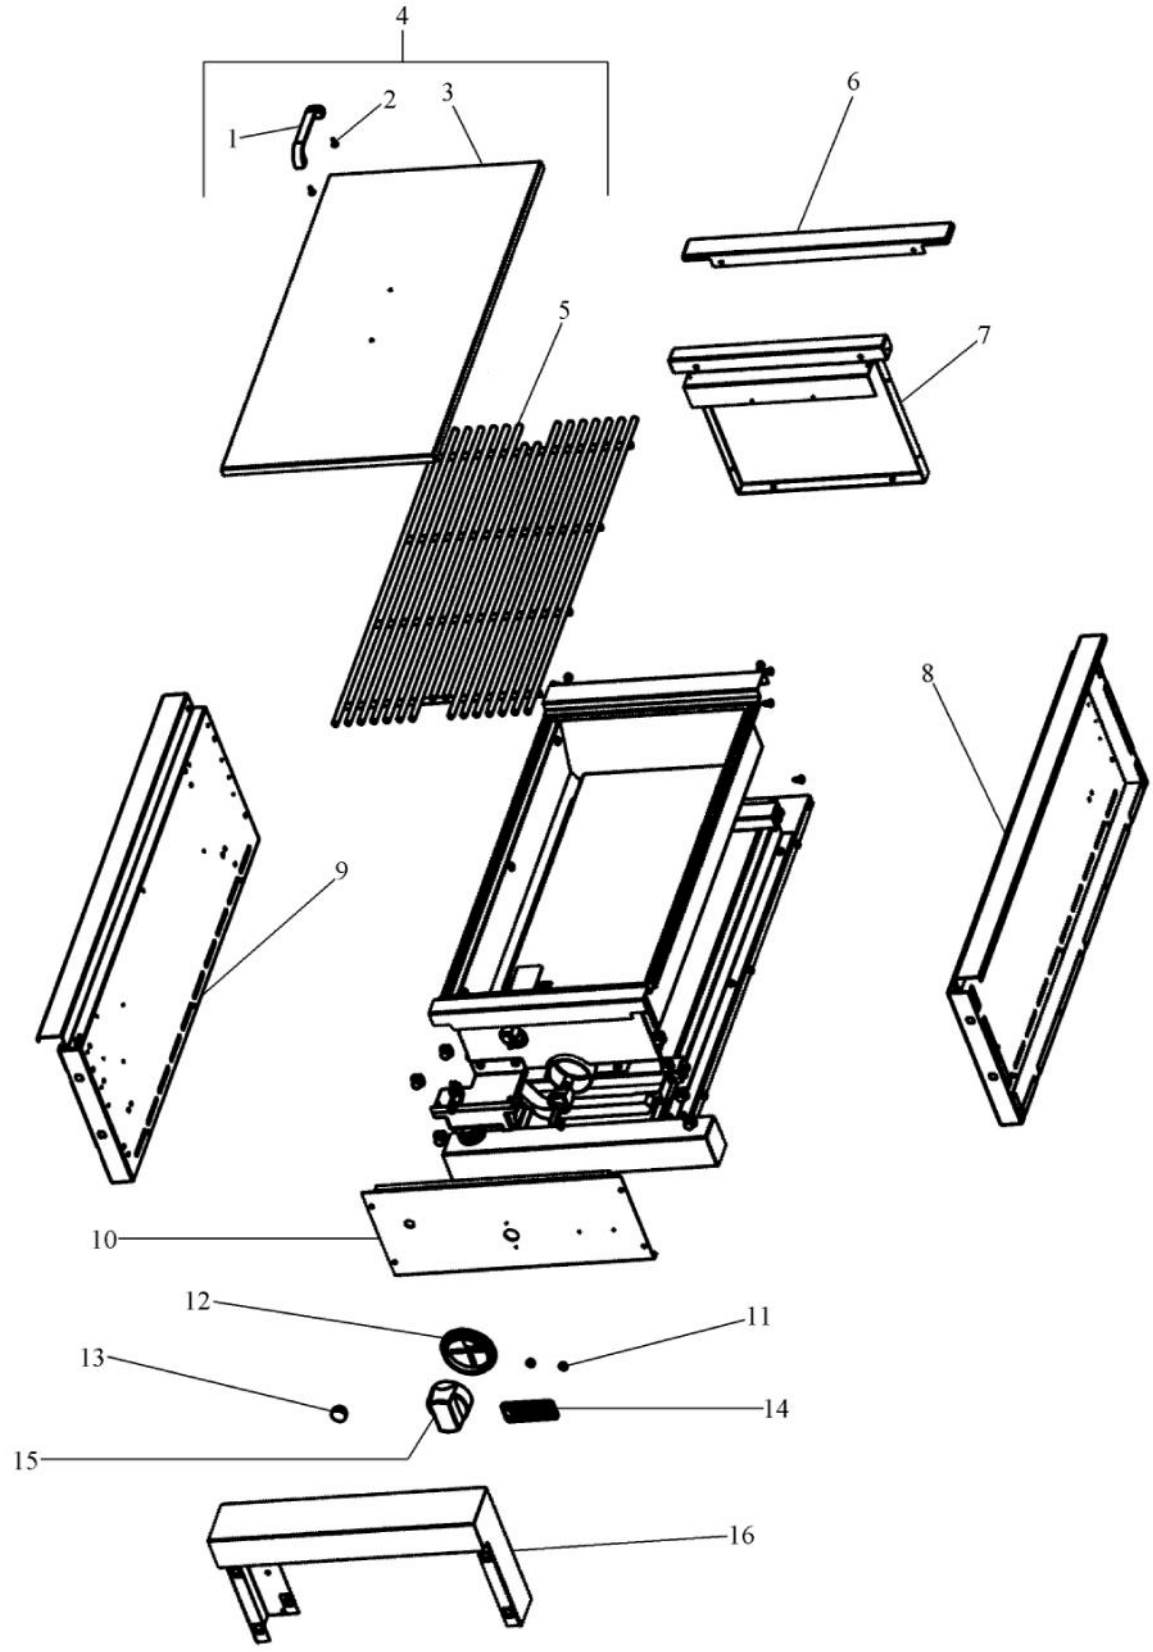

----- Manual continues below -----

Ref #	Part Number	Qty.	Description
1	PE030042		BURNR COVER HANDL.BBQ48/CHNO.P44-1010
2	PD020058		8-32 X 3/8 PAN PH MS SS
3	B20012236		GRATE COVER
4	G32012224		GRATE COVER ASSY, VGIB
5	PA060068		FULL GRATE XSSX
6	B2005339		SIDE BURNER REAR TRIM
7	B2005332		SIDE BURNER BOX BACK PHASE 2
8	B2006306		GRILL BOX SIDE RH NON-ROTIS
9	B2005204		PANEL, GRL, LH
10	B92012241		CONTROL PANEL, VGIB151
11	PD030006		CAPPED WASHER PAL NUT
12	PB010208		BEZEL, CHROME PLATE
	PB010209		BEZEL BRASS
13	PB010163		OVEN LIGHT SWITCH KNOB BK
14	PE010142		3 LOGO XBKXXCHROME
	PE010143		3 LOGO BK/BR
15	PA010140		OUTDOOR IR GRILL KNOB
16	G3005335		LANDING LEDGE ASSY- S/BURNER (PH2)

Ref #	Part Number	Qty.	Description
1	B2008943		GREASE SCREEN
2	G32012223		IR BURNER ASSY, VGIB
3	B20012235		BURNER SUPPORT BRACKET
4	B20012237		GREASE DIVERTER
5	PA050111		MANIFOLD, VGIB
6	PB040167		MALE COUPLER (PHASE 1 GRILL)
7	B2008939		IR SPARK IGNITOR COVER
8	PB040176		IGNITER
9	G3005214		DRIP TRAY SLIDE - LH
10	G3005215		DRIP TRAY SLIDE - RH
11	PD030044		10-24 KEPS NUT SS
12	PD020082		10 X 24 COUNTERSUNK S.S. SCREW
13	PC020025		DRIP TRAY WHEEL
14	B2005336		SIDE BURNER DRIP TRAY
15	PD040004		GROMMET BUMPER
16	PD020056		NO.10-24 X 1/2 PH.TR. M.S. SS
17	B3005337		SIDE BURNER DRIP TRAY HANDLE
18	PE050063		SPARKER SWITCH
19	PA010141		SUB TO 003554-000 - I/R BURNER VALVE (NAT)
20	B20012222		BRACKET, SPARK MODULE
21	PA020036		SPARK MODULE
22	B20012239		GRILL BOX FRONT, IR SB
23	B20012240		FRONT GRATE SUPPORT
24	B20012238		REAR GRATE SUPPORT
No.	G3004936		REGULATOR ASSY - NAT (P1 GRILL)
No.	G3004937		REGULATOR ASSY - L.P. W/HOSE