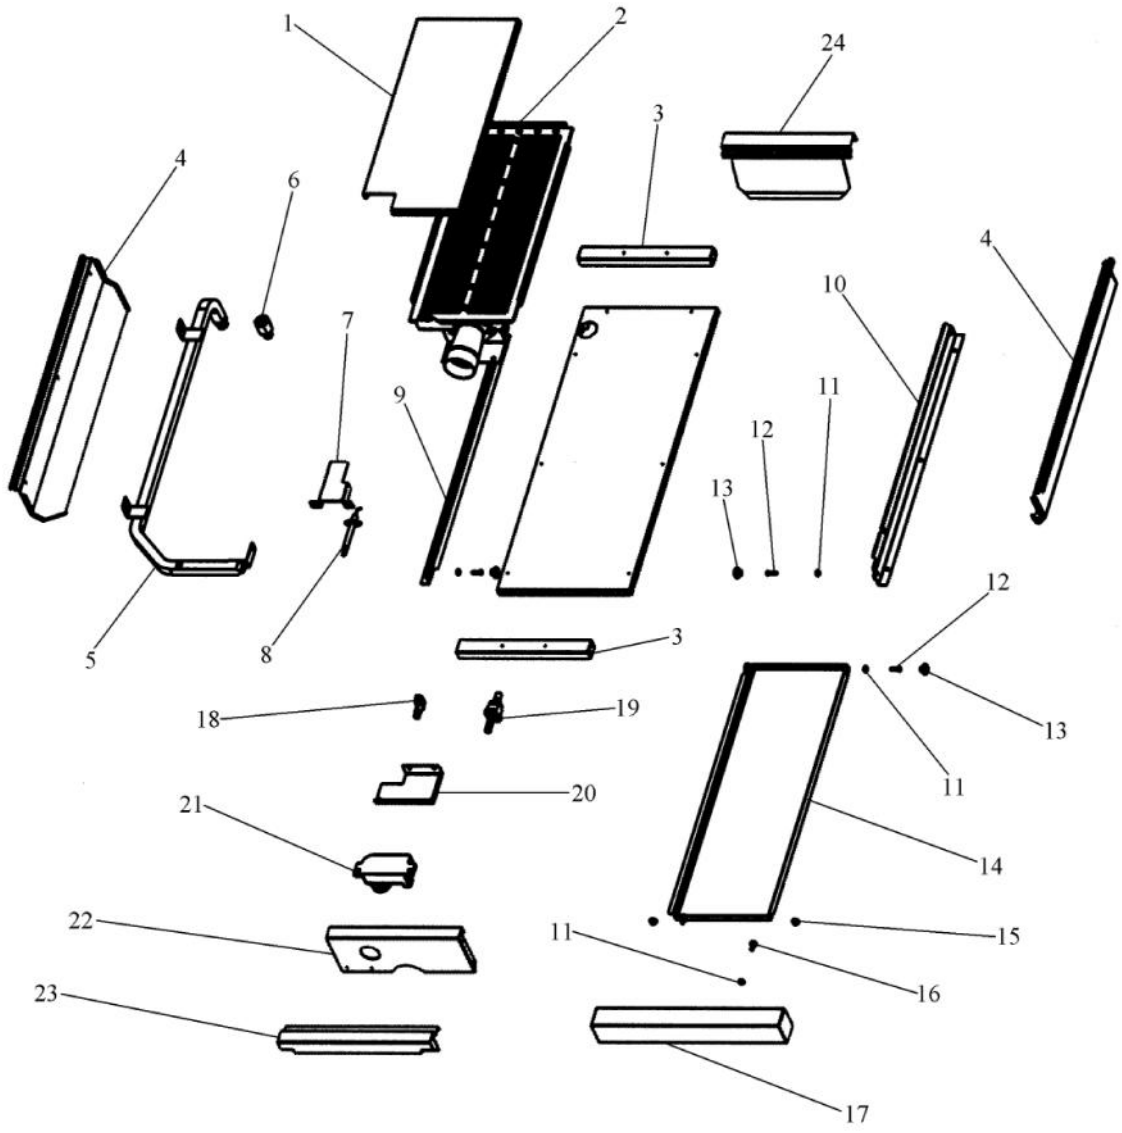

Ref #	Part Number	Qty.	Description
1	PE030042		BURNR COVER HANDL.BBQ48/CHNO.P44-1010
2	PD020058		8-32 X 3/8 PAN PH MS SS
3	B20012236		GRATE COVER
4	G32012224		GRATE COVER ASSY, VGIB
5	PA060068		FULL GRATE XSSX
6	B2005339		SIDE BURNER REAR TRIM
7	B2005332		SIDE BURNER BOX BACK PHASE 2
8	B2006306		GRILL BOX SIDE RH NON-ROTIS
9	B2005204		PANEL, GRL, LH
10	B92012241		CONTROL PANEL, VGIB151
11	PD030006		CAPPED WASHER PAL NUT
12	PB010208		BEZEL, CHROME PLATE
	PB010209		BEZEL BRASS
13	PB010163		OVEN LIGHT SWITCH KNOB BK
14	PE010142		3 LOGO XBKXXCHROME
	PE010143		3 LOGO BK/BR
15	PA010140		OUTDOOR IR GRILL KNOB
16	G3005335		LANDING LEDGE ASSY- S/BURNER (PH2)

Ref #	Part Number	Qty.	Description
1	B2008943		GREASE SCREEN
2	G32012223		IR BURNER ASSY, VGIB
3	B20012235		BURNER SUPPORT BRACKET
4	B20012237		GREASE DIVERTER
5	PA050111		MANIFOLD, VGIB
6	PB040167		MALE COUPLER (PHASE 1 GRILL)
7	B2008939		IR SPARK IGNITOR COVER
8	PB040176		IGNITER
9	G3005214		DRIP TRAY SLIDE - LH
10	G3005215		DRIP TRAY SLIDE - RH
11	PD030044		10-24 KEPS NUT SS
12	PD020082		10 X 24 COUNTERSUNK S.S. SCREW
13	PC020025		DRIP TRAY WHEEL
14	B2005336		SIDE BURNER DRIP TRAY
15	PD040004		GROMMET BUMPER
16	PD020056		NO.10-24 X 1/2 PH.TR. M.S. SS
17	B3005337		SIDE BURNER DRIP TRAY HANDLE
18	PE050063		SPARKER SWITCH
19	PA010141		SUB TO 003554-000 - I/R BURNER VALVE (NAT)
20	B20012222		BRACKET, SPARK MODULE
21	PA020036		SPARK MODULE
22	B20012239		GRILL BOX FRONT, IR SB
23	B20012240		FRONT GRATE SUPPORT
24	B20012238		REAR GRATE SUPPORT
No.	G3004936		REGULATOR ASSY - NAT (P1 GRILL)
No.	G3004937		REGULATOR ASSY - L.P. W/HOSE