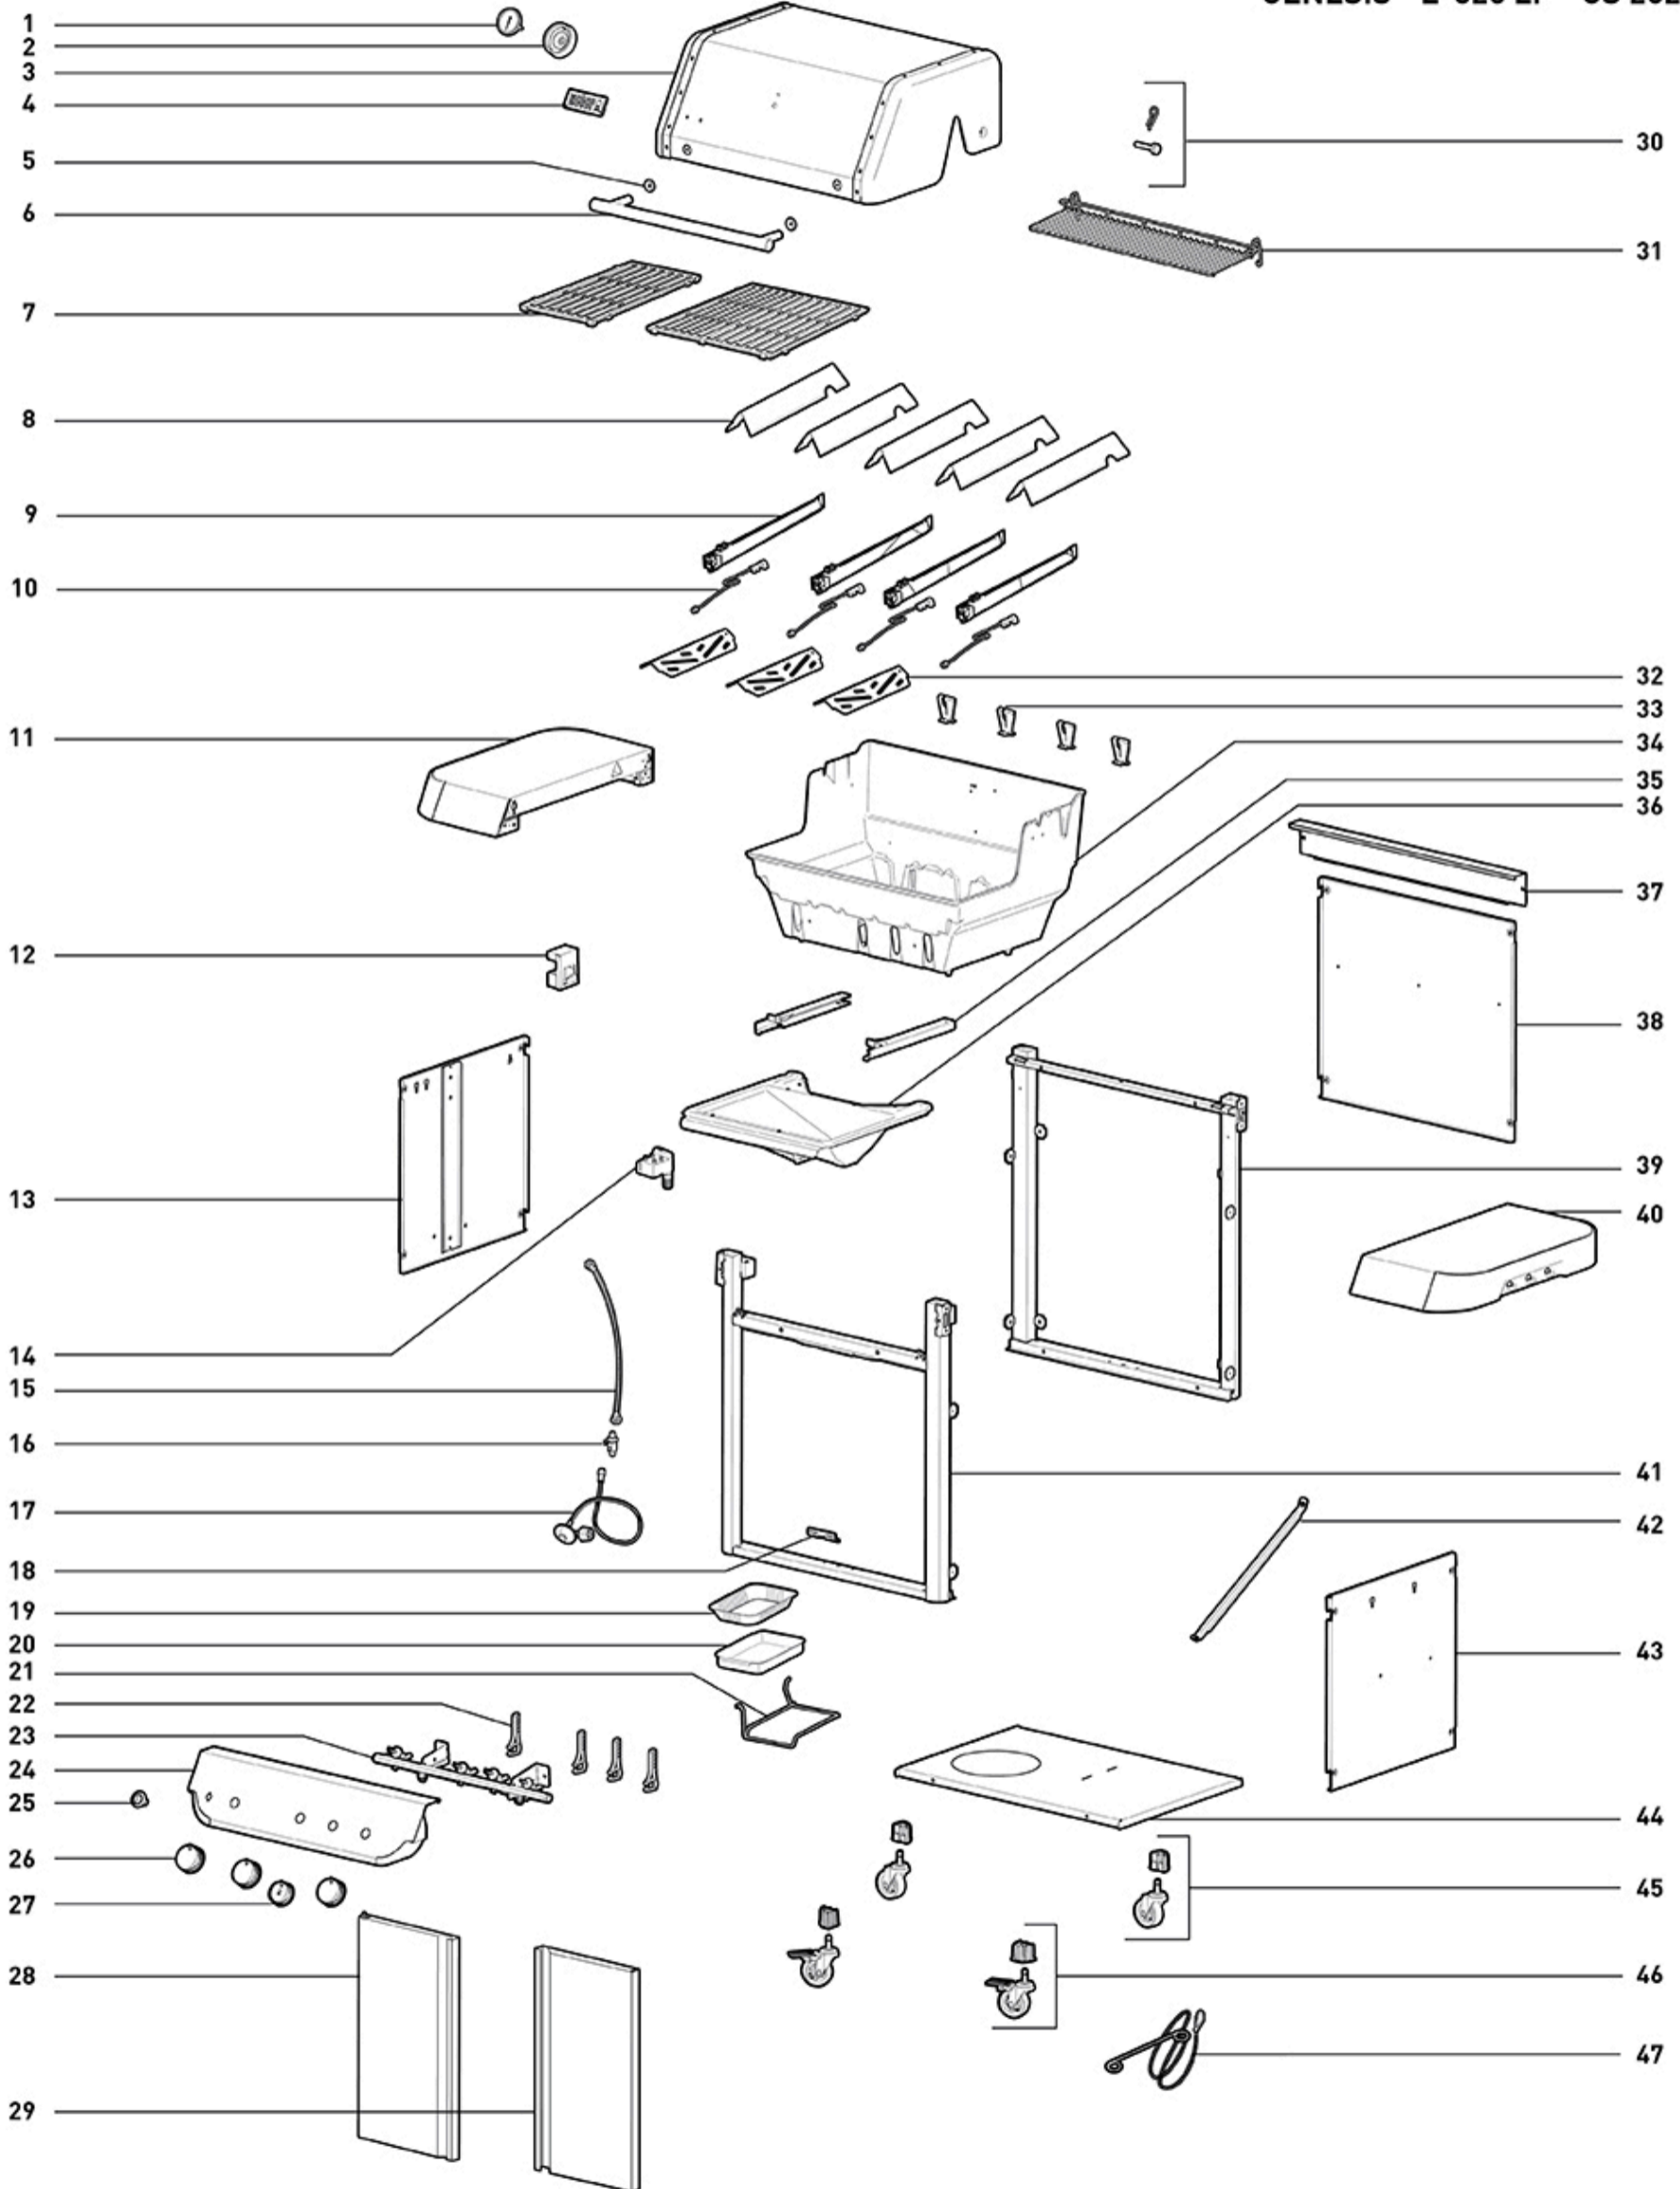

GENESIS - E-325 LP - US 2023

1	63822	Thermometer, Genesis '22
2	64545	Thermometer bezel, Genesis/Summit
3	77320	Lid hardware, Genesis '22
3	2400148	Lid assembly, black, Genesis 315
3	66061	Lid bumpers (qty 2)
4	64650	Logo Plate, SS
5	64546	Handle spacer, Genesis (2022) (qty 2)
6	64547	Lid handle, Genesis 3 burner, (2022)
7	64480	Set of porcelain enamel cast iron grates, 3 burner, Genesis (2022)
8	66795	Stainless steel flavorizer bars, Genesis II LX 340 (qty 5)
9	64557	Burner tube kit, Genesis 3 burner, LP (2022)
10	64423	Igniter electrode w/wire, 28", blue
10	69658	Igniter electrode w/wire, 23", black
10	64424	Igniter electrode w/wire, 33", green
10	64403	Igniter Kit '22 Genesis 3 burner
10	69657	Igniter electrode w/wire, 14", yellow
11	2400172	LHS Table Genesis 315
12	2400648	Tank holder bracket, black
13	2400649	LHS Frame panel, black
14	69640	Igniter module
15	64538	Main corrugated gas line, Genesis (2022)
16	64599	Bulkhead assembly, Genesis 325 (2022)
17	64500	QCC1 Hose and Regulator, 30"
18	64563	Door magnet plate
19	6415	Aluminum drip pans - small (10 pack)
20	64543	Aluminum catch pan kit
21	64584	Wire catch pan holder
22	64608	Clip for ignition wire routing (qty 3)
23	64564	LP manifold assembly, Genesis 325 (2022)
24	2400652	Control panel assembly, Genesis 3 burner w/sear
25	69283	Igniter/momentary switch, Genesis II '20
26	64482	Control knob set, Genesis 300 series (2022) (qty 4)
27	64482	Control knob set, Genesis 300 series (2022) (qty 4)
28	2400152	LHS Door, black, Genesis 315
29	2400153	RHS Door, black, Genesis 315
30	2400149	Lid hardware, Genesis 315
31	2400175	Warming Rack Genesis 315
32	64641	Heat deflector, SS, Genesis (2022) (qty. 3)
33	64559	Burner tube clamp set, Genesis 300 series (2022) (qty 4)
!	2400685	Cookbox, black, Genesis 3 burner w/sear