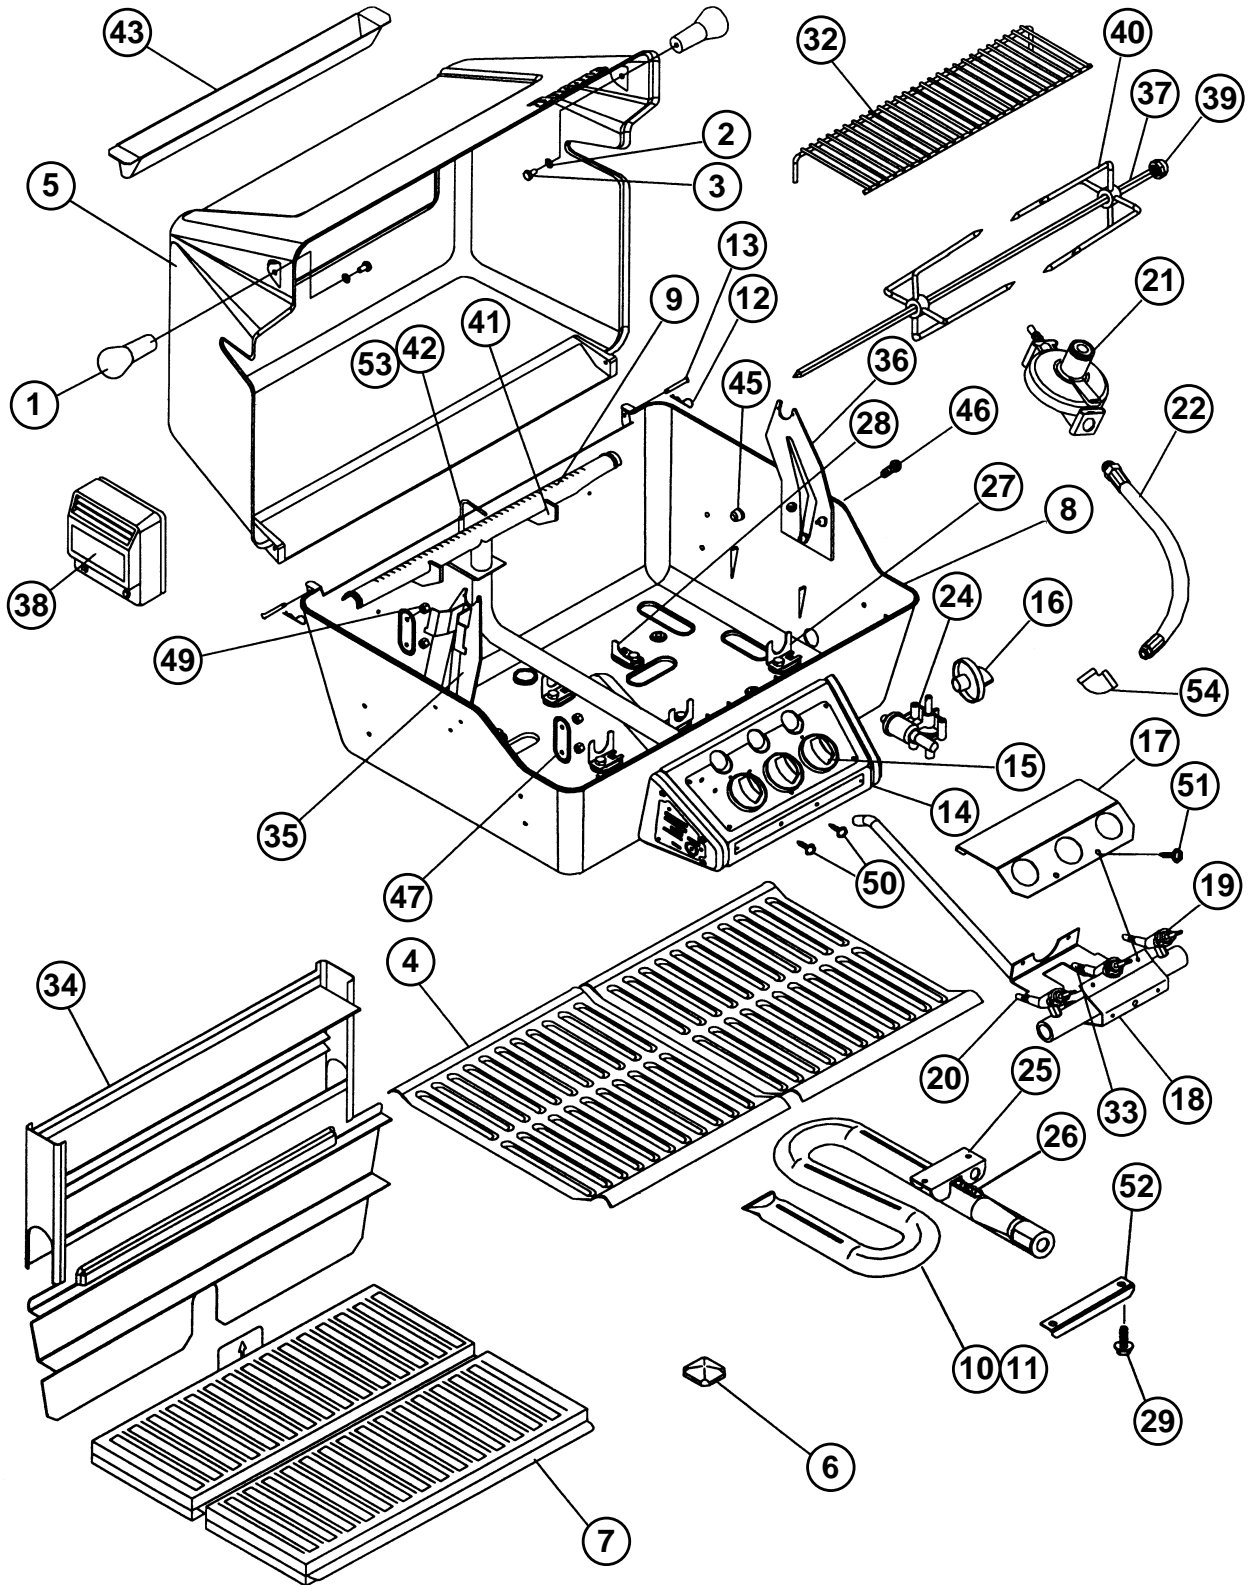

## GRILL HEAD PARTS LIST

No.	Part Name	Part Number
1	Hood Knob	G1125350
2	Lockwasher	B1008919
3	1/4-20 X 1/2 Hex Head Screw	T1009088
4	SEAR GRID® Set (2 Pieces Per Set)	20172302
5	Hood with Nameplate	20174204
6	Briquettes (Box)	20172202
7	LA-VA-GRATE®	20172503
8	Burner Box Sub-Assembly	20174502
9	Burner, ROTIS-A-GRATE®	20175902
10	Burner, Right Hand "S" Style	G4263651
11	Burner, Left Hand "S" Style	G4263615
12	Hair Pin Clip	G1026609
13	Clevis Pin	20175601
14	Control Box	20174801
15	Control Knob	20173202
16	Ignitor Knob	20173101
17	Manifold Support, Upper, w/Gasket	20174901
18	Manifold Assembly, w/Gasket	20175802
19	Gas Valve	20175401
20	Gas Orifice, Main Burner	G1031095
21	LP Gas Regulator	G4364024
22	Gas Connector Hose	G1129203
23	Fill Plug Adaptor (Not Shown)	G1136142
24	Rotary Ignitor	20173001
25	Electrode & Collector Box Assembly	G4313758
25A	Main Burner Electrode	G1129990
25B	#8 X 5/16 Hex Washer Head Screw (SS)	B1008795
25C	#8 X 1/2 Hex Washer Head Screw (SS)	G1031157
25D	Collector Box	G4163670
25E	Collector Box Strap	G4163698
26	Glow Wire	G4313301
27	"U" Burner Support	20175501
28	"C" Burner Support	G4162359
29	5/16-18 Self Tapping Screw	G1031406
32	Cooking Rack	G4313794
33	Gas Orifice, Rotis Burner	G1026743
34	ROTIS-A-GRATE®	20176101
35	Left Hand Spit Rod Support	G4260574