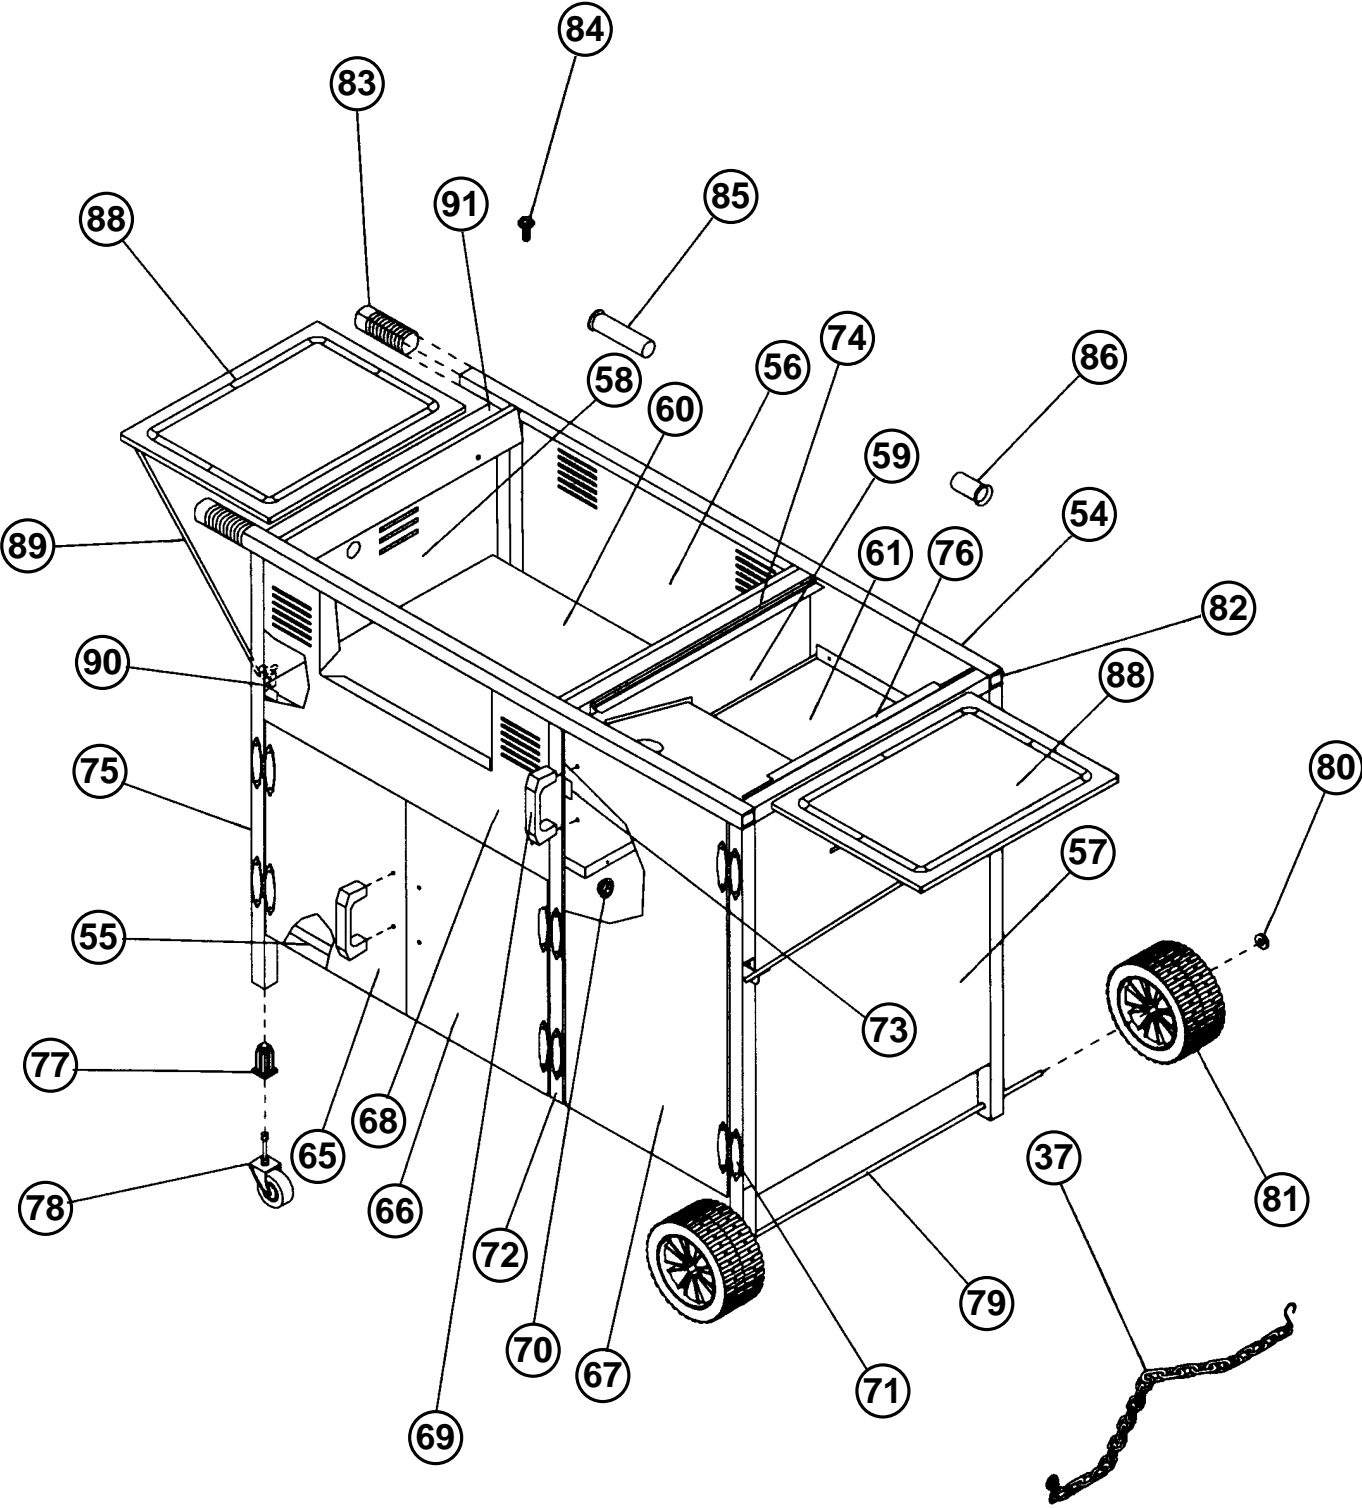

GRILL CABINET EXPANDED VIEW

CABINET ASSEMBLY PARTS LIST

No.	Part Name	Part Number
54	Top Frame	20179601
55	Bottom Shelf	20179701
56	Back Panel	20179801
57	Side Panel, Right Hand	20179901
58	Side Panel, Left Hand	20180001
59	Partition	20180101
60	Shield, Storage Compartment	20180201
61	Shield, Side Compartment	20180301
65	Bottom Door, Left Hand	20179301
66	Bottom Door, Right Hand	20179302
67	Side Door	20180401
68	Front Panel	20179202
69	Door Handle with Screws	G4312142
70	Plastic Bushing	G1026145
71	Door Hinge with Screws	G4312151
72	Center Post	20180501
73	Latch Plate	G4161476
74	Left Support for Side Cooker	20181001
75	Legs (Set of 4)	20180601
76	Right Support for Side Cooker	20181101
77	Caster Plug	G1125074
78	Swivel Caster, Locking Type	G1125065
79	Axle 1/2 Dia. X 29"	20180701
80	Hub Cap, 1/2"	G1125592
81	Wheel, 6" Dia.	G1127101
82	Tubing End Cap	G1026010
83	Handle Grip	G1125038
84	#10 X 5/8 Hex Washer Head Screw	G1045124
85	Lighter Hole Tube (Long)	20180901
86	Lighter Hole Tube (Short)	20180902
87	Chain Bottle Retaining	G1127125
88	Folding Side Shelf	G4312786
89	Support Rod, Shelf	G1125369
90	Support Bracket	G4161654
91	Bracket, Burner Box Support	20179505
92	Hickory Wood Chips (Not Shown)	G4312820
93	Mesquite Wood Chips (Not Shown)	G4312839