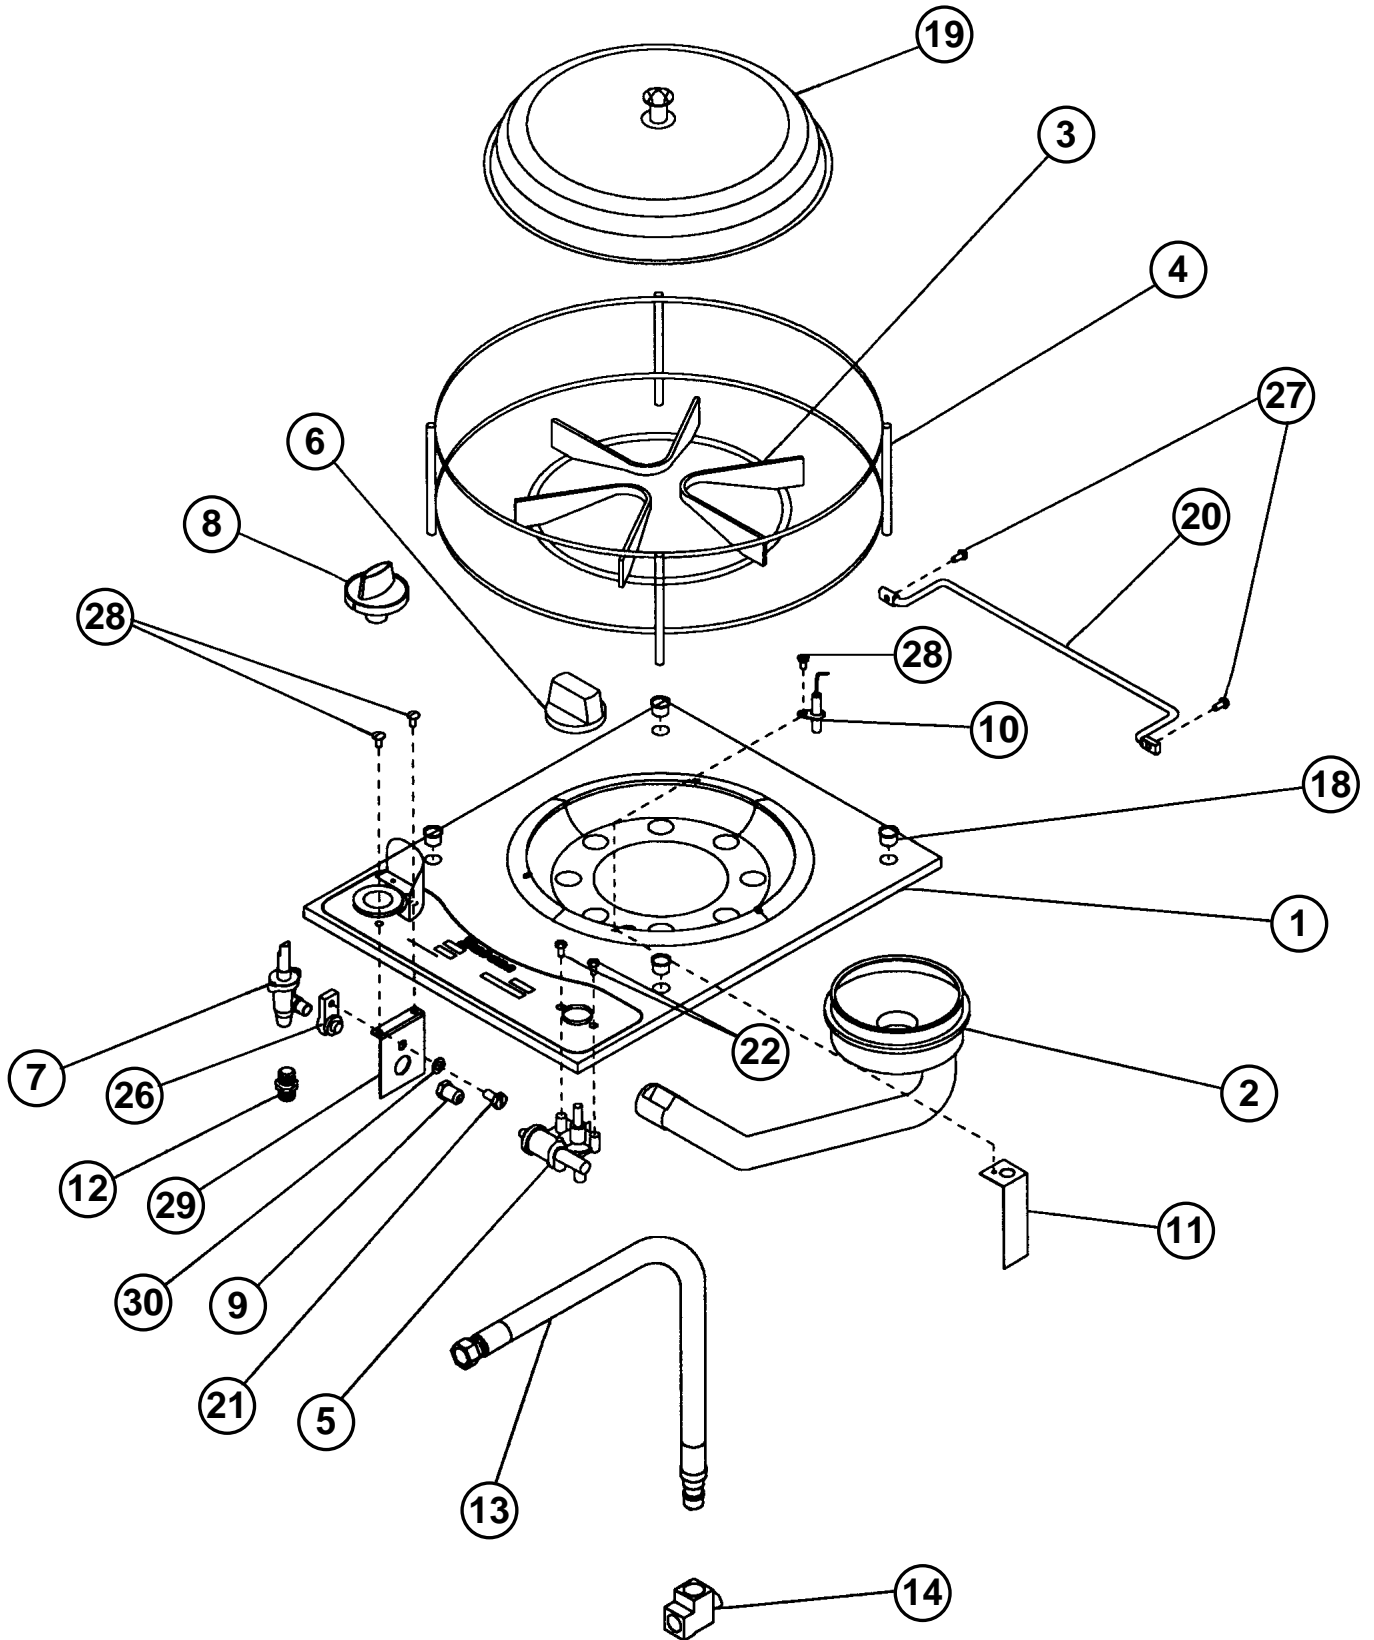

SIDE-ORDER COOKER® EXPANDED VIEW

SIDE-ORDER COOKER® PARTS LIST

No.	Part Name	Part Number
1	Side-Order Cooker® Body	20172603
2	Burner	20172701
3	Trivet	G1136400
4	Pot Guard	G1136419
5	Rotary Ignitor	20172801
6	Knob, Ignitor	20173101
7	Gas Valve	G1827548
8	Knob, Gas Valve	20173201
9	Orifice	G1031095
10	Electrode	G1129990
11	Burner Securing Bracket	20173601
12	Flare Adaptor	G1045017
13	Hose	G1136482
14	Tee	G1045026
18	Snap Bushing	G1045044
19	Cover, Burner	20173801
20	Cover Retainer	20173901
21	Screw, 1/4-20 X 1/2 Hex Slotted Washer Head	T1009088
22	Screw, 8-32 X 3/8 Phillips Pan Head	20173501
24	Heat-Resistant Mitt (Not Shown)	G1136884
26	Flange Fitting	G1136768
27	Screw, #8 X 1/2 Phillips Head	G1026181
28	Screw, 9-32 X 5/16 Hex Slotted Washer Head	B1008704
29	Bracket, Valve Support	20173701
30	Lockwasher	B1008919