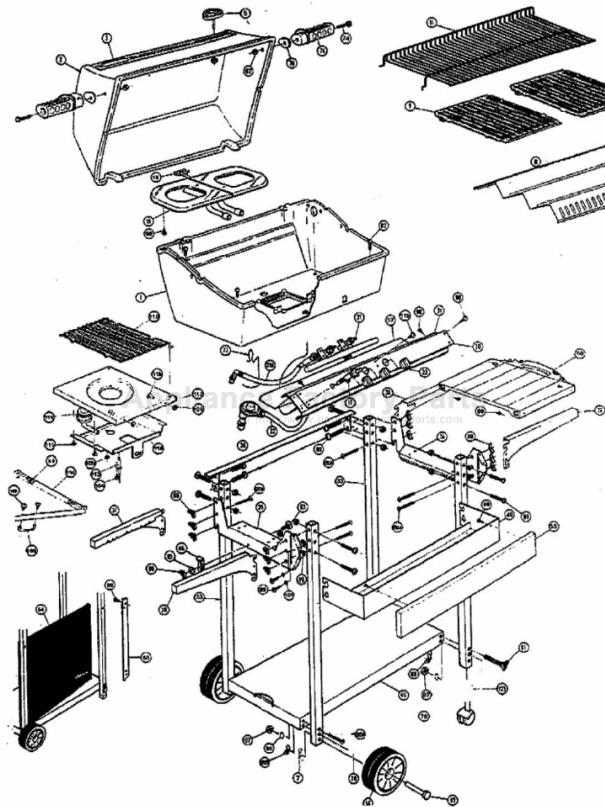

[Find Your Broil King Grill Parts - Select From 1348 Models](#)

----- Manual continues below -----