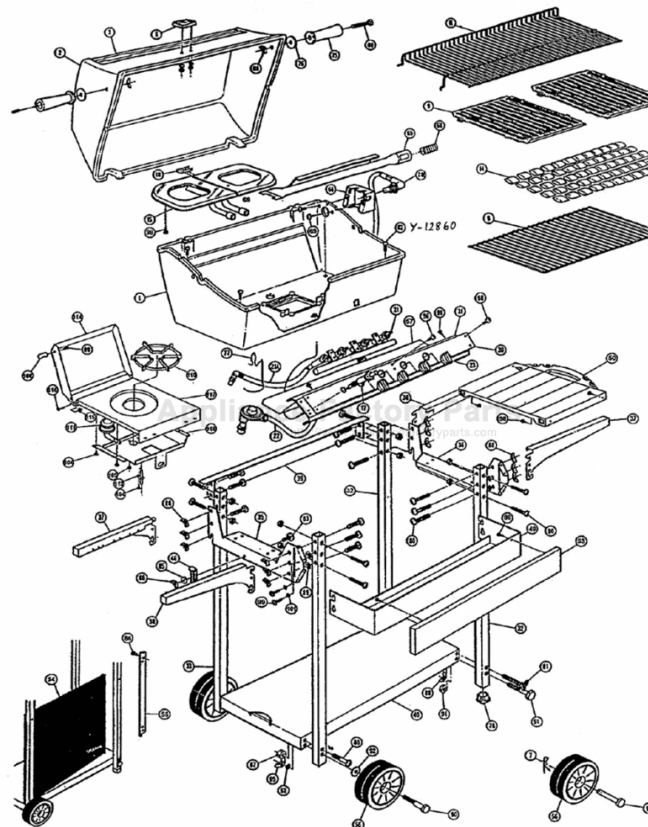

[Find Your Broil King Grill Parts - Select From 1348 Models](#)

----- Manual continues below -----