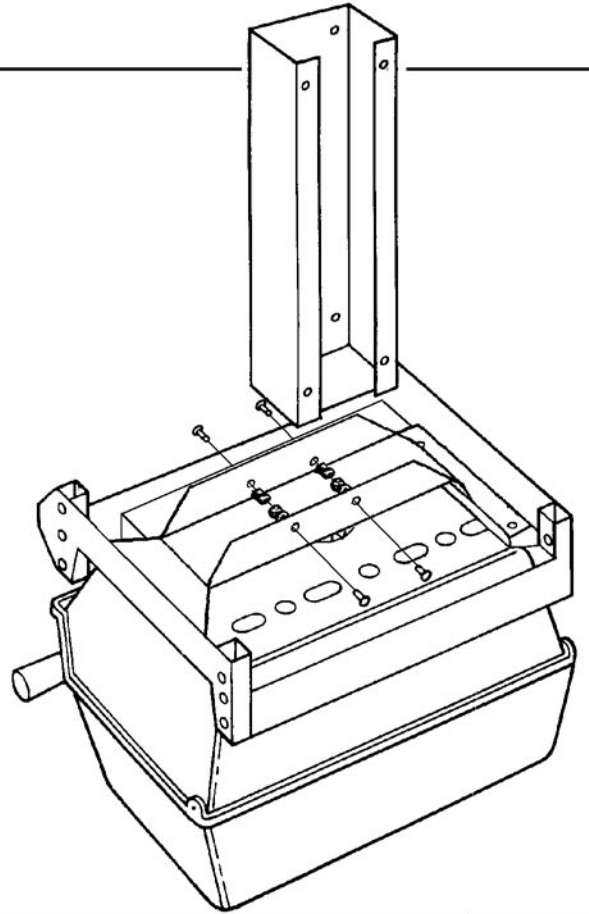

1

2

11240 IN GROUND POST
(OPTIONAL)