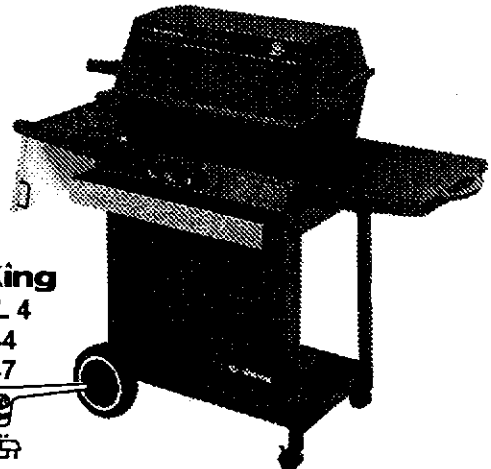

----- Manual continues below part list -----

Available Replacement Parts for Broil King 942-27

14625	warming rack universal, 15 x 6.5
119-5000-0	GGK IGNITOR
10472-K36	KNOB GAS VALVE 1 3/4 #E +
18432	INFINITY BURNER T401
10892-8NG	WHEEL 8 INCH GREY WALL
10342-T301	IGNITOR ELECTRODE ASSEMBLY 8 BURNER 1993
10222-T32	GRATE 32/35 18 INCHx11 INCH +
18013	LARGE PROBE HEAT INDICATOR
10184-K581	SHELF SUPPORT LFT BLK
10184-K591	SHELF SUPPORT RH BLK
10184-R19	TANK RETAINER-PEDESTAL-NEW
S15111	GREASE CUP HOLDER ALL P8069A +
10239-7	HANDLE GASKET TRIANGULAR 1/8
30260130	SHELF SIDE REV A +
41650	50-pc briquetts. ***Read ext info***
80012	regulator and hose READ ADD. INFO
CG-10SS	Stainless steel grid 14.5 x 17.25
10111-K45	HOSE 3/8 INCH ASSEMBLY NG 10 FOOT +

Broil King

REDDI-BILT BARBECUES

ASSEMBLY MANUAL & PARTS LIST

MANUAL DE MONTAGE & LISTE DE PIÈCES

Broil King
CROWN 2
942-24
942-27

Broil King
CROWN 4
942-44
942-47

Broil King
REGAL 2
952-24
952-27

Broil King
REGAL 4
952-44
952-47