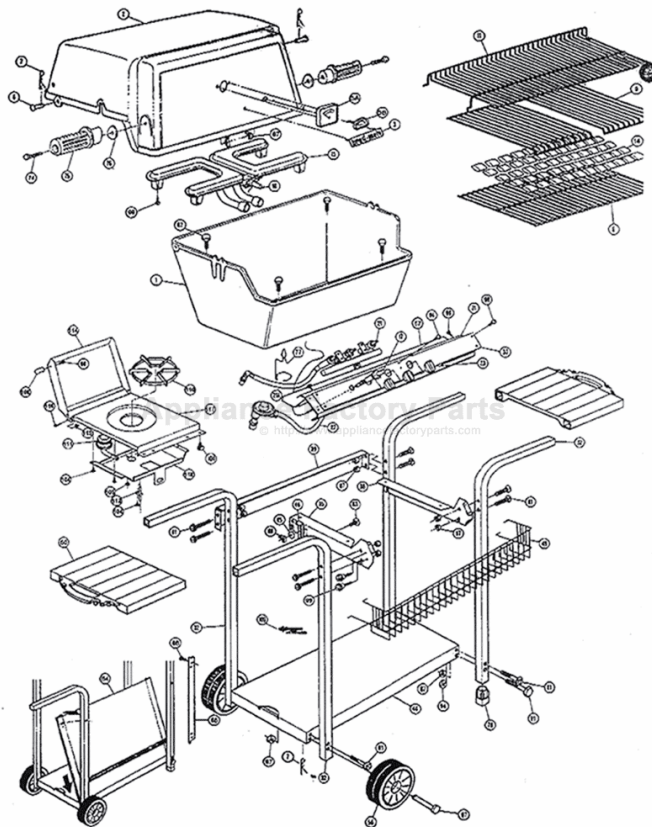

# Broil-Mate 383-4 Owner's Manual

[Shop genuine replacement parts for Broil-Mate 383-4](#)

[Find Your Broil-Mate Grill Parts - Select From 682 Models](#)

----- Manual continues below -----

### ASSEMBLY MANUAL & PARTS LIST