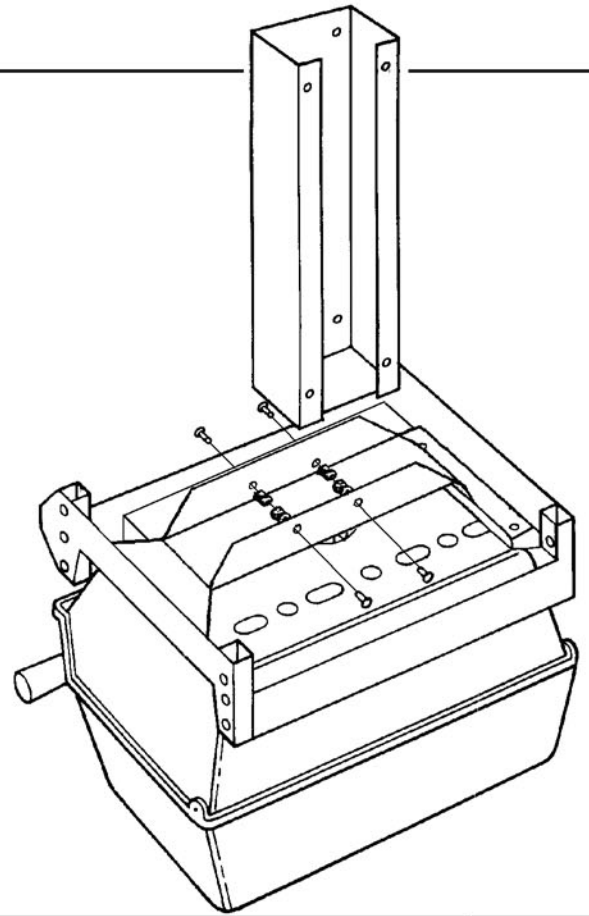

1

2

11240 IN GROUND POST
(OPTIONAL)