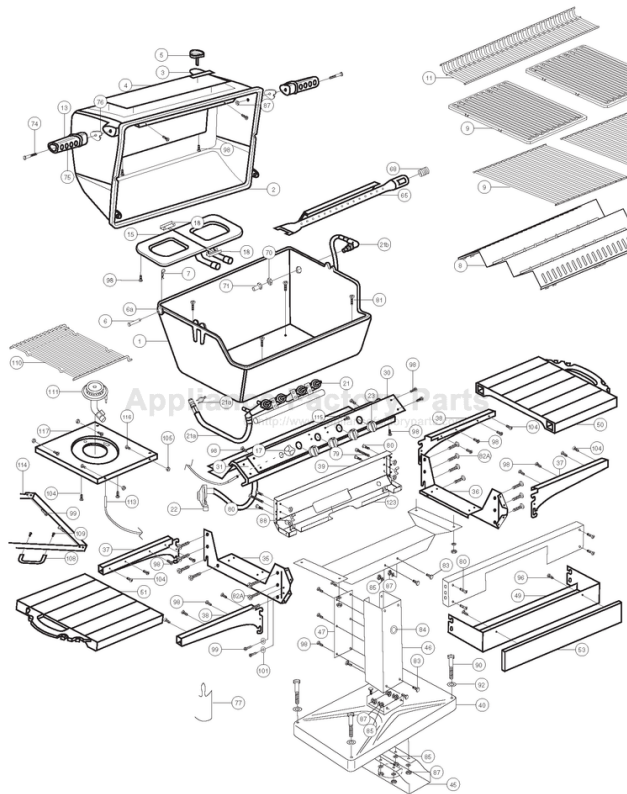

[Find Your Broil-Mate Grill Parts - Select From 682 Models](#)

----- Manual continues below part list -----