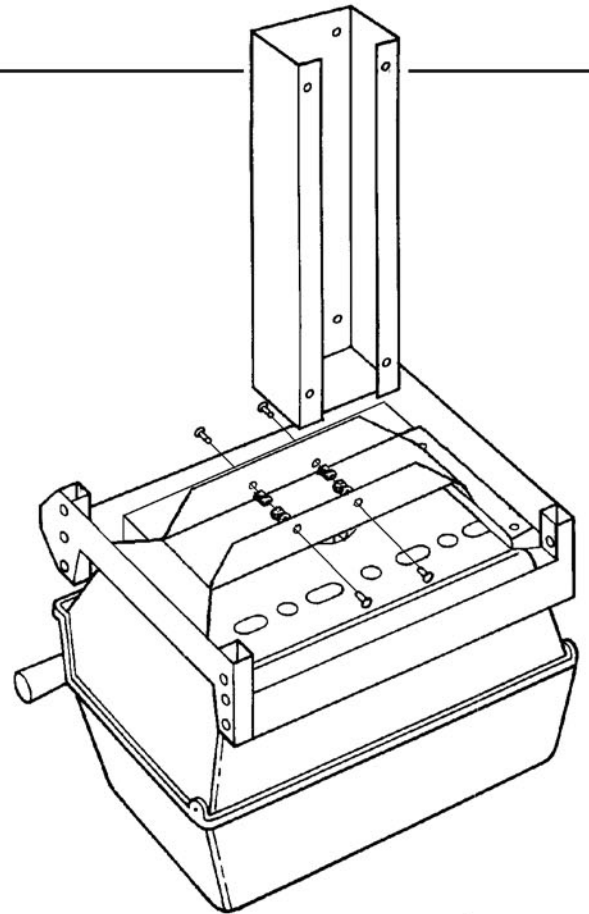

1

2

11240 IN GROUND POST
(OPTIONAL)