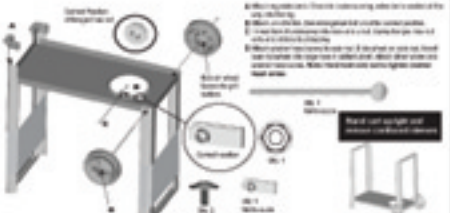

Remove the handle of the grill lid. Place the grill lid on the grill. The grill lid will be supported by the grill. The grill lid will be supported by the grill. The grill lid will be supported by the grill.

1 **INSTALLATION**
 1. Attach the grill lid to the grill. The grill lid will be supported by the grill. The grill lid will be supported by the grill. The grill lid will be supported by the grill.

2 **INSTALLATION**
 1. Attach the grill lid to the grill. The grill lid will be supported by the grill. The grill lid will be supported by the grill. The grill lid will be supported by the grill.

3 **INSTALLATION**
 1. Attach the grill lid to the grill. The grill lid will be supported by the grill. The grill lid will be supported by the grill. The grill lid will be supported by the grill.

4 **INSTALLATION**
 1. Attach the grill lid to the grill. The grill lid will be supported by the grill. The grill lid will be supported by the grill. The grill lid will be supported by the grill.