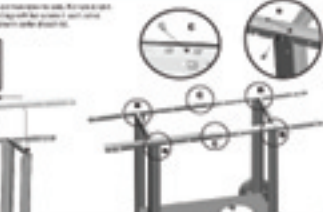

3 **INSTALLATION**
1. Attach the grill lid to the grill. The grill lid will be supported by the grill. The grill lid will be supported by the grill. The grill lid will be supported by the grill.

4 **INSTALLATION**
1. Attach the grill lid to the grill. The grill lid will be supported by the grill. The grill lid will be supported by the grill. The grill lid will be supported by the grill.