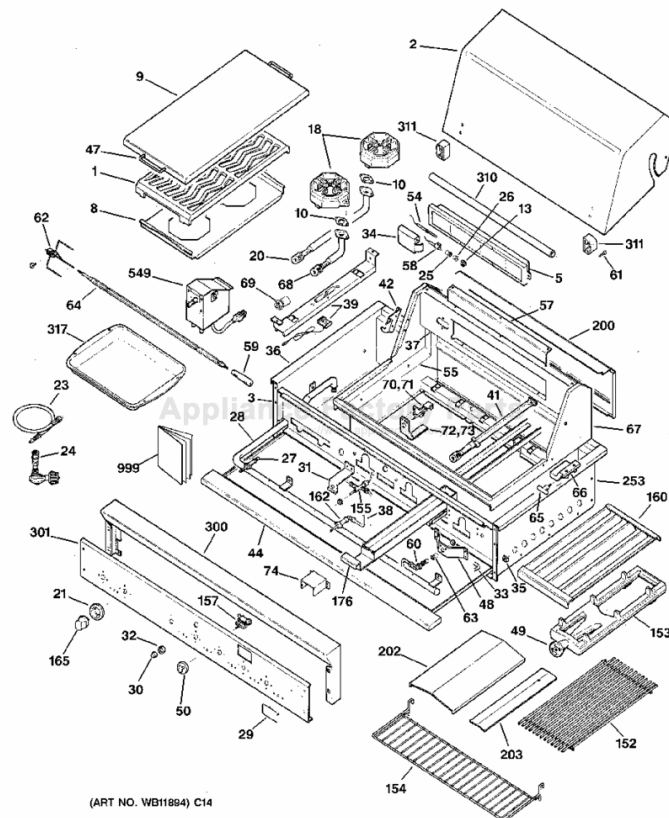

[Find Your GE Grill Parts - Select From 85 Models](#)

----- Manual continues below -----